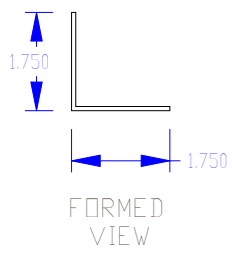

THE DATASHEET OF RASA22BK3

COMPONENT NO.
CDM52911-3
CDM52911-4

PART SHOWN →

Unless Otherwise Spec'd
Dimensions are in inches
Tolerances are:

Dwn MICHELLE BENDO

 HAMMOND MANUFACTURING CO. LTD
Enclosure Group, Guelph, Ontario, Canada