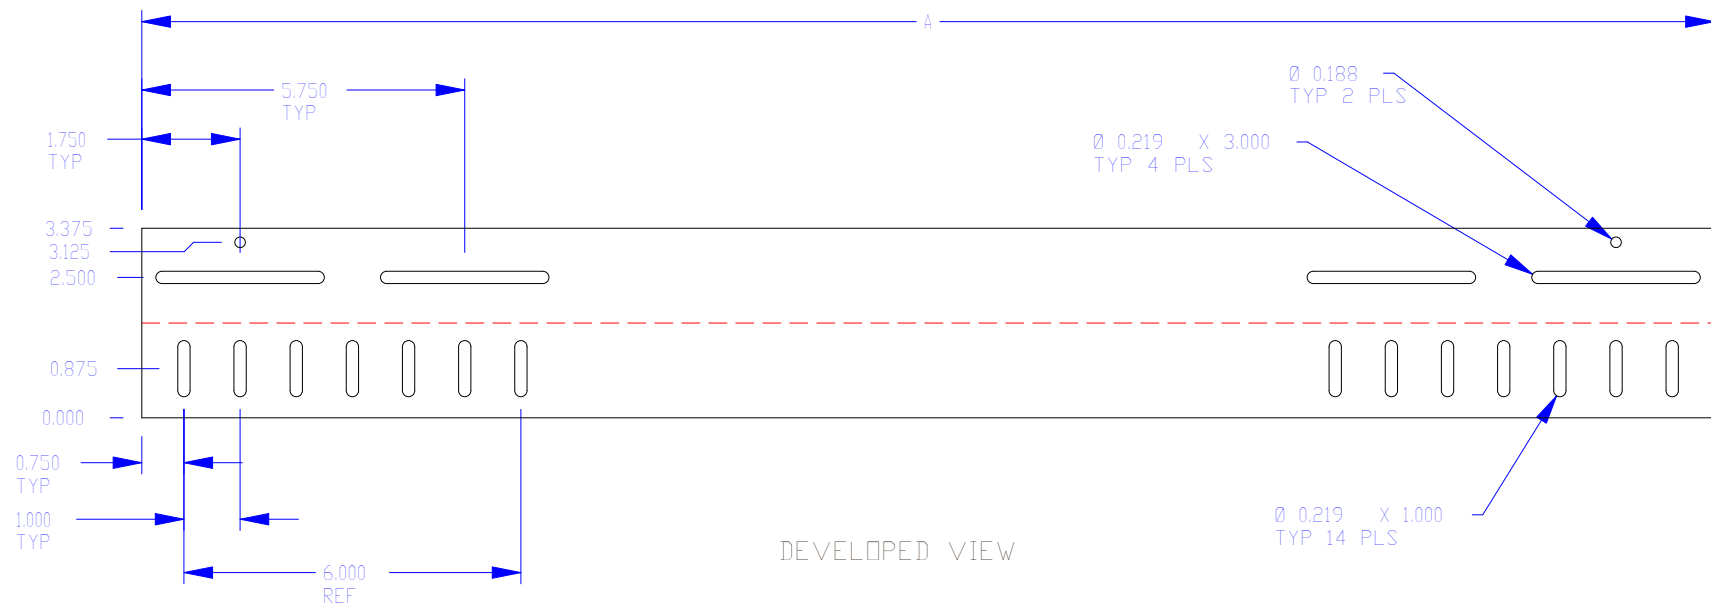

THE DATASHEET OF RASA22BK3

COMPONENT NO.
CDM52911-3
CDM52911-4

PART SHOWN →

Unless Otherwise Spec'd
Dimensions are in inches
Tolerances are:

Dwn MICHELLE BENDO

 HAMMOND MANUFACTURING CO. LTD
Enclosure Group, Guelph, Ontario, Canada

Looking for pricing, stock, or lifecycle information?

Click below to explore more details on WIN SOURCE:

-  [View RASA22BK3 on WIN SOURCE](#)
-  [Hammond Manufacturing Information](#)

Optimize Your Supply Chain with WIN SOURCE Solutions