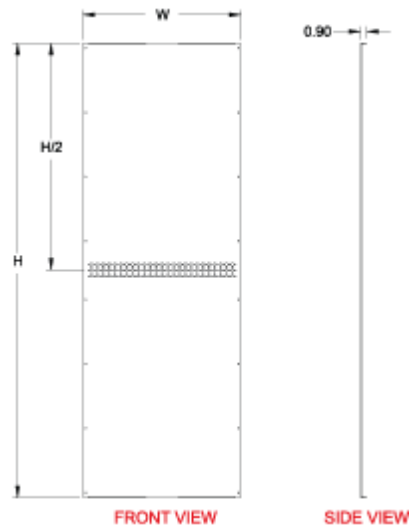

## Side Mounting Inner Panels *HMESIP Series*

- Sold individually
- Formed 14 gauge galvanized steel unpainted
- Mounts directly to frame
- Can be used in combination with depth grid straps (top and bottom)
- Allows installation of 19" mounting rails including center support
- Reduced height may allow cable pass through on ganged cabinets

Part No.	Overall		For use with Cabinet	
	H	W	H	D
HSIP145	1143	375	1400	500
HSIP146	1143	475	1400	600
HSIP148	1143	675	1400	800
HSIP165	1343	375	1600	500
HSIP166	1343	475	1600	600
HSIP168	1343	675	1600	800
HSIP184	1543	275	1800	400
HSIP185	1543	375	1800	500
HSIP186	1543	475	1800	600
HSIP188	1573	675	1800	800
HSIP204	1743	275	2000	400
HSIP205	1743	375	2000	500
HSIP206	1743	475	2000	600
HSIP208	1743	675	2000	800
HSIP225	1943	375	2200	500
HSIP226	1943	475	2200	600
HSIP228	1943	675	2200	800