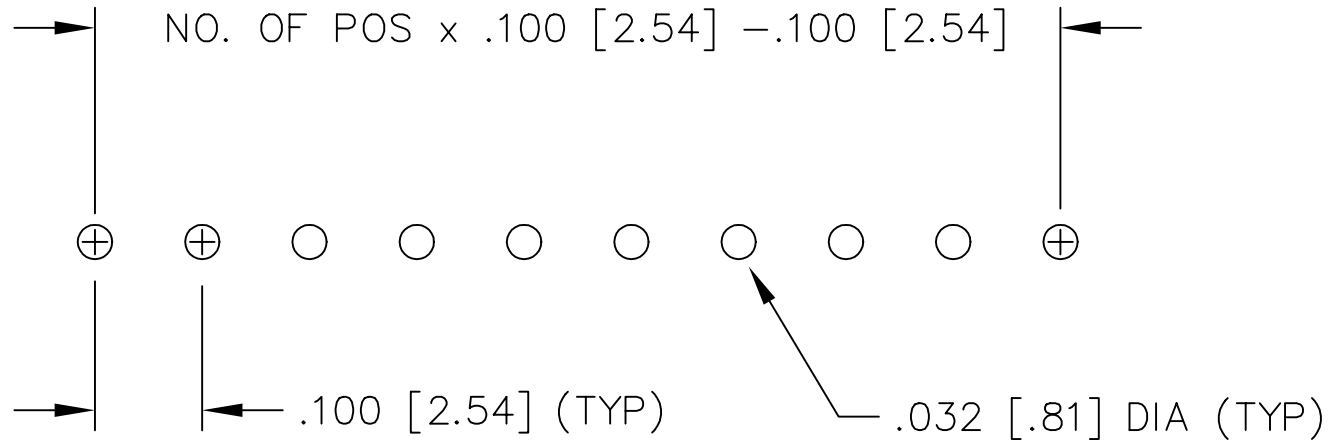

**THE DATASHEET OF
CES-130-01-T-S**

RECOMMENDED P.C.B. LAYOUT FOR CES (SINGLE)

REV. A

03/04/96

samtec

MISC\MKTG\FOOTPRINT
CES-S

810 PROGRESS BLVD. NEW ALBANY, INDIANA 47150
PHONE (812) 944-6733 P.O. BOX 1147

PLOT SCALE: 1 = .2

Looking for pricing, stock, or lifecycle information?

Click below to explore more details on WIN SOURCE:

 [View CES-130-01-T-S on WIN SOURCE](#)

 [Samtec Inc. Information](#)

Optimize Your Supply Chain with WIN SOURCE Solutions