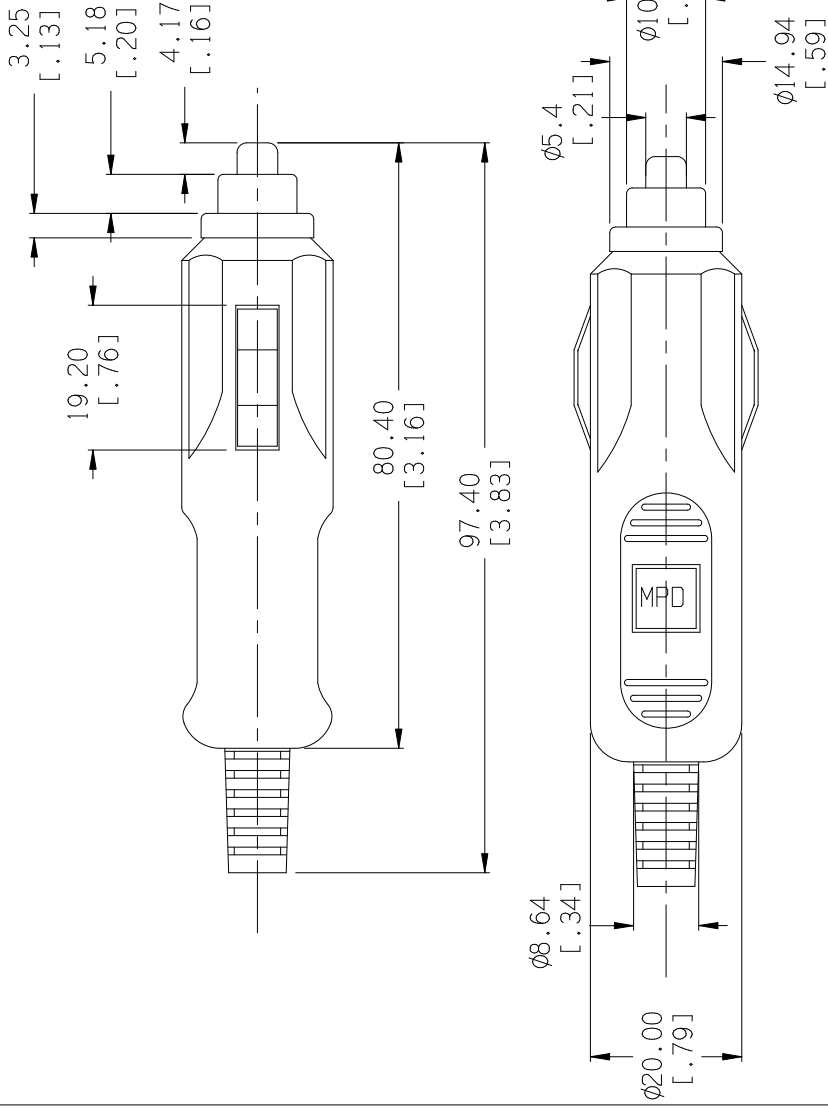

**THE DATASHEET OF
APP-003**

Date	SYM
12/01/07	C
08/28/14	D
12/15/17	E
10/07/19	F

SPECIFICATION:

BODY: HIGH IMPACT ABS, UL94-HB, FILE NO. E56070(S)
 COLOR: BLACK, NO LED
 CENTER CONTACT: BRASS, NICKEL PLATED
 SLIDING CONTACTS: PHOS. BRONZE, NICKEL PLATED
 RING: BRASS, NICKEL PLATED
 SPRING: PHOS. BRONZE WIRE
 WIRE STRAIN RELIEF: PVC
 FUSE: 250V, 3 AMP, 3AG 6.35mm x 30mm (1/4" X 1 1/4")
 RATED AT 18 HOURS, CONTINUOUS DUTY
 5 AMP'S MAX WITH CORRECT FUSE
 ROHS COMPLIANT

Tolerance (Inches)	MPD Memory Protection 200 Broad Hollow Road	Drawing No.	AF
Decimal		Date	10/07/19
±.5 (.020)		Title	CIGARETTE PLUG FOR WITH 3 AMP FUSE
Fractional			
± .8 (.030)			
Angular			
± 3°			