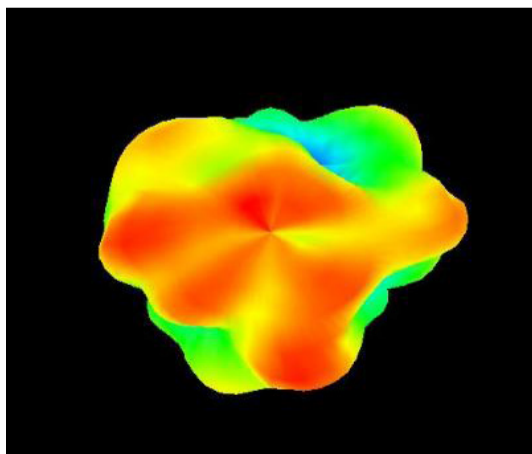

AEACBK081014-M698

Ø81.6 x 14.5 mm
RoHS/RoHS II Compliant
MSL - 1

Radiation Patterns

3D-Pattern

698 MHZ

824 MHZ

868 MHZ

960 MHZ

1710 MHZ

1850 MHZ

1990 MHZ

2170 MHZ

2690 MHZ

2x2 4G/LTE Screw Mount MIMO Antenna

AEACBK081014-M698

Ø81.6 x 14.5 mm
RoHS/RoHS II Compliant
MSL - 1