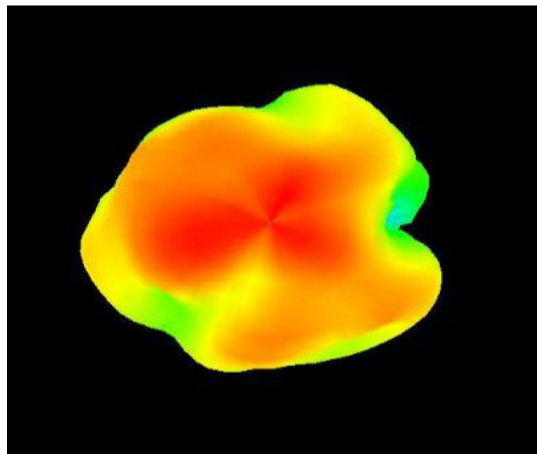

AEACBK081014-M698

Ø81.6 x 14.5 mm
RoHS/RoHS II Compliant
MSL - 1

Radiation Patterns

3D-Pattern

698 MHZ

824 MHZ

868 MHZ

960 MHZ

1710 MHZ

1850 MHZ

1990 MHZ

2170 MHZ

2690 MHZ

2x2 4G/LTE Screw Mount MIMO Antenna

AEACBK081014-M698

Ø81.6 x 14.5 mm
RoHS/RoHS II Compliant
MSL - 1