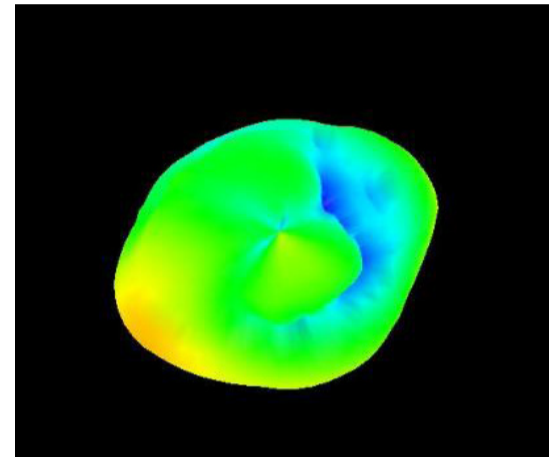

AEACBK081014-M698

Ø81.6 x 14.5 mm
RoHS/RoHS II Compliant
MSL - 1

Radiation Patterns

3D-Pattern

698 MHZ

824 MHZ

868 MHZ

960 MHZ

1710 MHZ

1850 MHZ

1990 MHZ

2170 MHZ

2690 MHZ

2x2 4G/LTE Screw Mount MIMO Antenna

AEACBK081014-M698

Ø81.6 x 14.5 mm
RoHS/RoHS II Compliant
MSL - 1