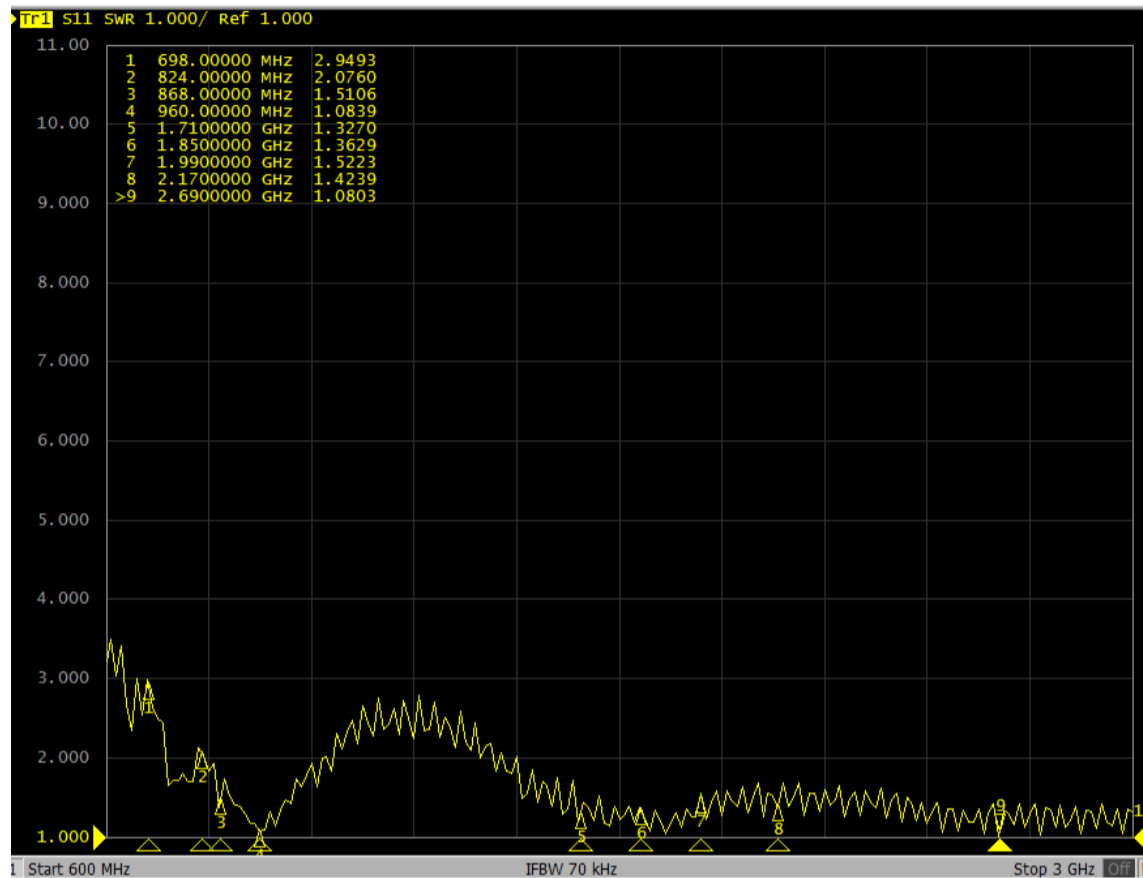

**THE DATASHEET OF
AEACBK081014-M698**

2x2 4G/LTE Screw Mount MIMO Antenna

AEACBK081014-M698

Ø81.6 x 14.5 mm
RoHS/RoHS II Compliant
MSL - 1

FEATURES

- 2 X MIMO antenna
- 4G/LTE operates in 698-2700 MHz
- IP67 rated
- Linear polarization
- Screw mounting

Mechanical Characteristics

Parameters	Description
Connector	2xSMA Male
Cable Type	2xRG174
Cable Length	3M
Material	ABS
Mount way	Screw
Dimensions	Φ81.3 x 14.6 mm

Environmental Characteristics

Parameters	Description
Waterproof	IP67
Operating Temperature	-40° to +85°C
Relative Humidity	Up to 95%
MSL Level	1
ROHS Complaint	Yes
Vibration	10 to 55Hz with 1.5mm amplitude 2hours

AEACBK081014-M698

Ø81.6 x 14.5 mm
RoHS/RoHS II Compliant
MSL - 1

Dimensions

Product Image

2x2 4G/LTE Screw Mount MIMO Antenna

AEACBK081014-M698

Ø81.6 x 14.5 mm
RoHS/RoHS II Compliant
MSL - 1

VSWR