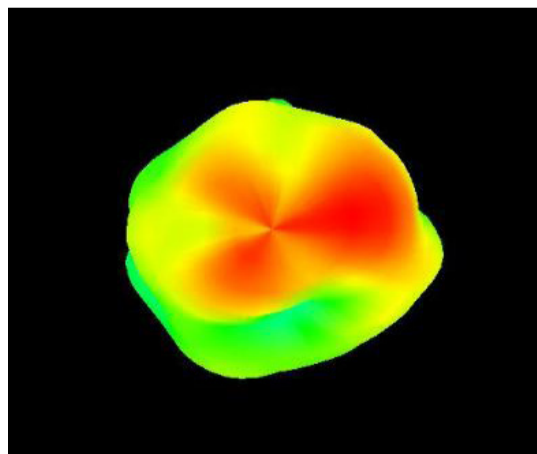

1710 MHZ

1850 MHZ

1990 MHZ

2170 MHZ

2690 MHZ

2x2 4G/LTE Screw Mount MIMO Antenna

AEACBK081014-M698

Ø81.6 x 14.5 mm
RoHS/RoHS II Compliant
MSL - 1