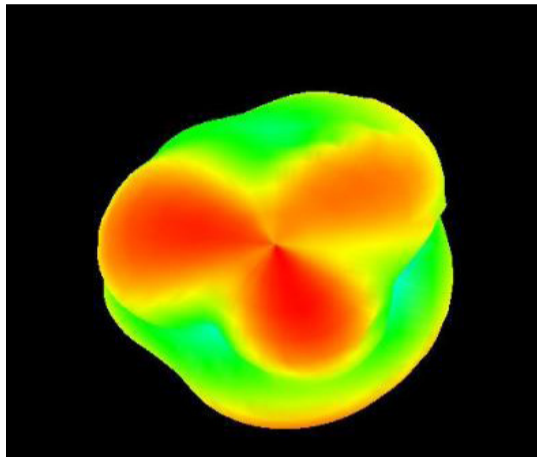

AEACBK081014-M698

Ø81.6 x 14.5 mm
RoHS/RoHS II Compliant
MSL - 1

Radiation Patterns

3D-Pattern

698 MHZ

824 MHZ

868 MHZ

960 MHZ

1710 MHZ

1850 MHZ

1990 MHZ

2170 MHZ

2690 MHZ

2x2 4G/LTE Screw Mount MIMO Antenna

AEACBK081014-M698

Ø81.6 x 14.5 mm
RoHS/RoHS II Compliant
MSL - 1