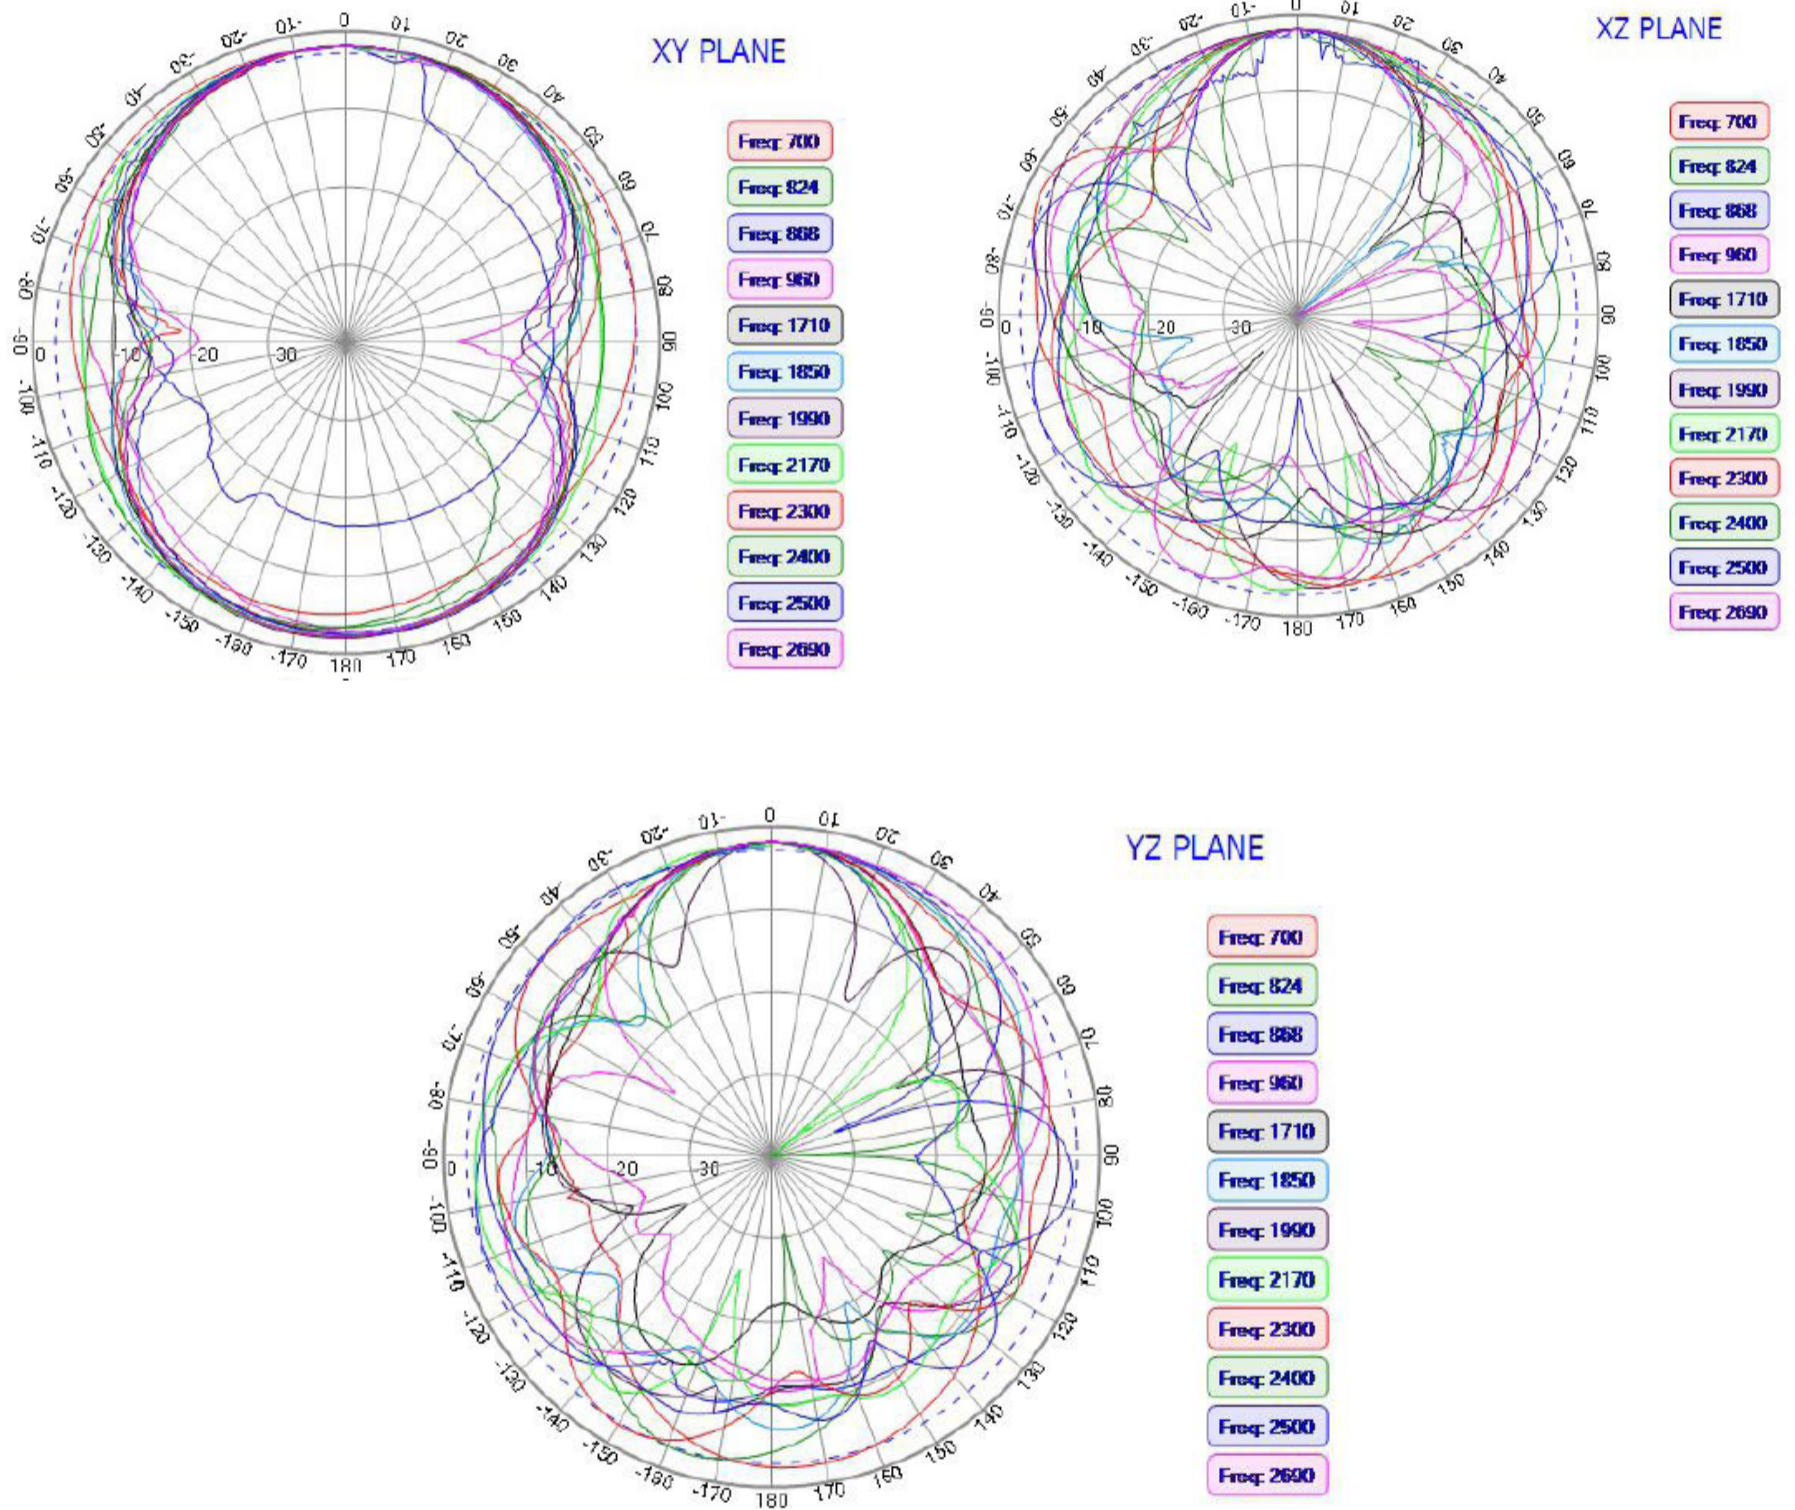

2x2 4G/LTE Screw Mount MIMO Antenna

AEACBK081014-M698

Ø81.6 x 14.5 mm
RoHS/RoHS II Compliant
MSL - 1

Radiation Patterns

LTE Antenna MAIN

5101 Hidden Creek Ln Spicewood TX 78669
Phone: 512-371-6159 | Fax: 512-351-8858
For terms and conditions of sales, please visit:
www.abracon.com

REVISED: 01.25.2019

ABRACON IS
ISO9001-2015
CERTIFIED