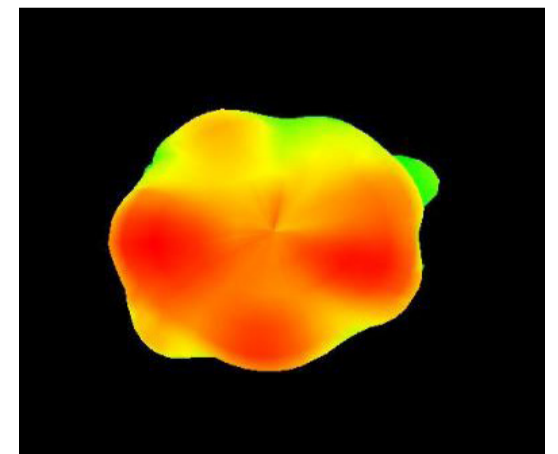

1710 MHZ

1850 MHZ

1990 MHZ

2170 MHZ

2690 MHZ

2x2 4G/LTE Screw Mount MIMO Antenna

AEACBK081014-M698

Ø81.6 x 14.5 mm
RoHS/RoHS II Compliant
MSL - 1