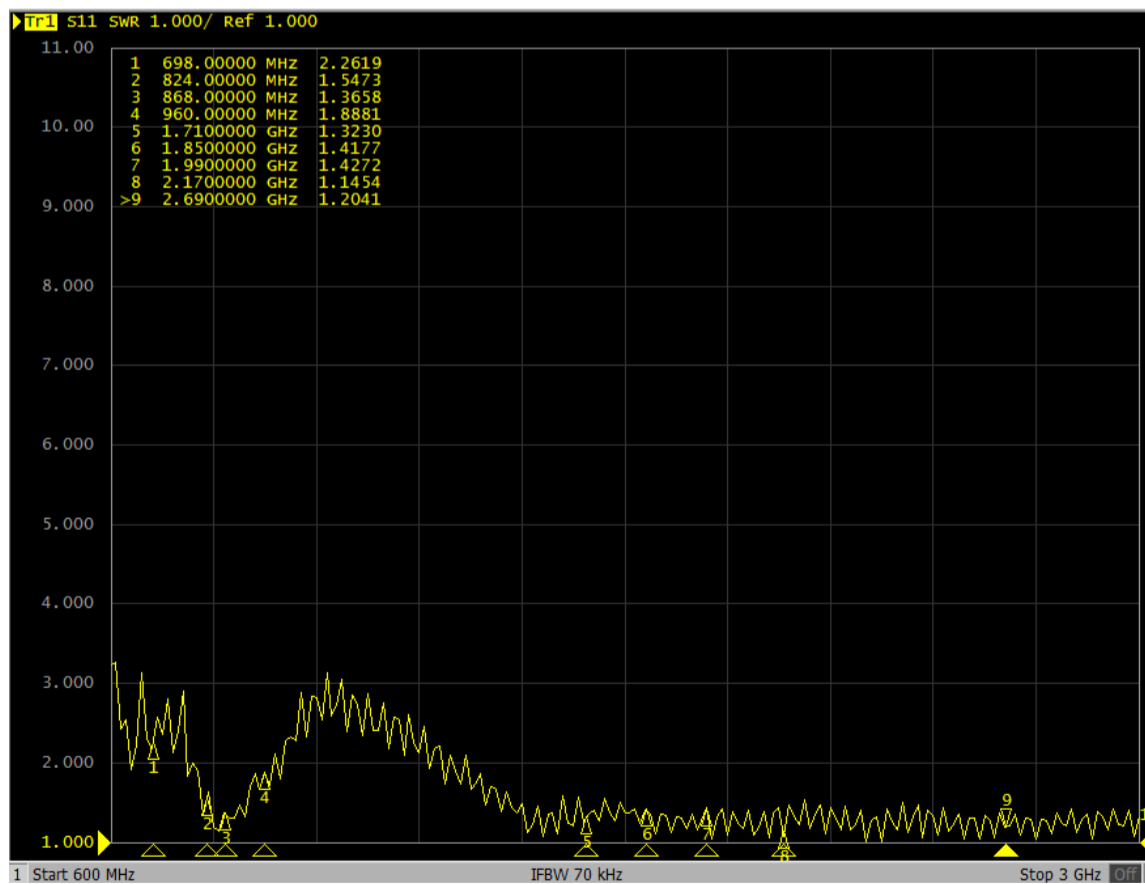

**THE DATASHEET OF
AEACBK081014-M698**

2x2 4G/LTE Screw Mount MIMO Antenna

AEACBK081014-M698

Ø81.6 x 14.5 mm
RoHS/RoHS II Compliant
MSL - 1

FEATURES

- 2 X MIMO antenna
- 4G/LTE operates in 698-2700 MHz
- IP67 rated
- Linear polarization
- Screw mounting

Mechanical Characteristics

Parameters	Description
Connector	2xSMA Male
Cable Type	2xRG174
Cable Length	3M
Material	ABS
Mount way	Screw
Dimensions	Φ81.3 x 14.6 mm

Environmental Characteristics

Parameters	Description
Waterproof	IP67
Operating Temperature	-40° to +85°C
Relative Humidity	Up to 95%
MSL Level	1
ROHS Complaint	Yes
Vibration	10 to 55Hz with 1.5mm amplitude 2hours

AEACBK081014-M698

Ø81.6 x 14.5 mm
RoHS/RoHS II Compliant
MSL - 1

Dimensions

Product Image

2x2 4G/LTE Screw Mount MIMO Antenna

AEACBK081014-M698

Ø81.6 x 14.5 mm
RoHS/RoHS II Compliant
MSL - 1

VSWR