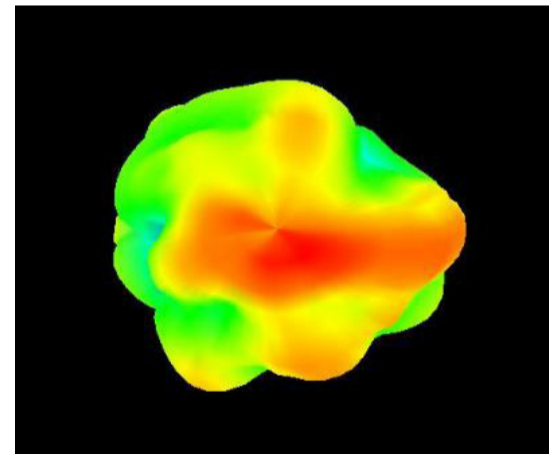

1710 MHZ

1850 MHZ

1990 MHZ

2170 MHZ

2690 MHZ

2x2 4G/LTE Screw Mount MIMO Antenna

AEACBK081014-M698

Ø81.6 x 14.5 mm
RoHS/RoHS II Compliant
MSL - 1