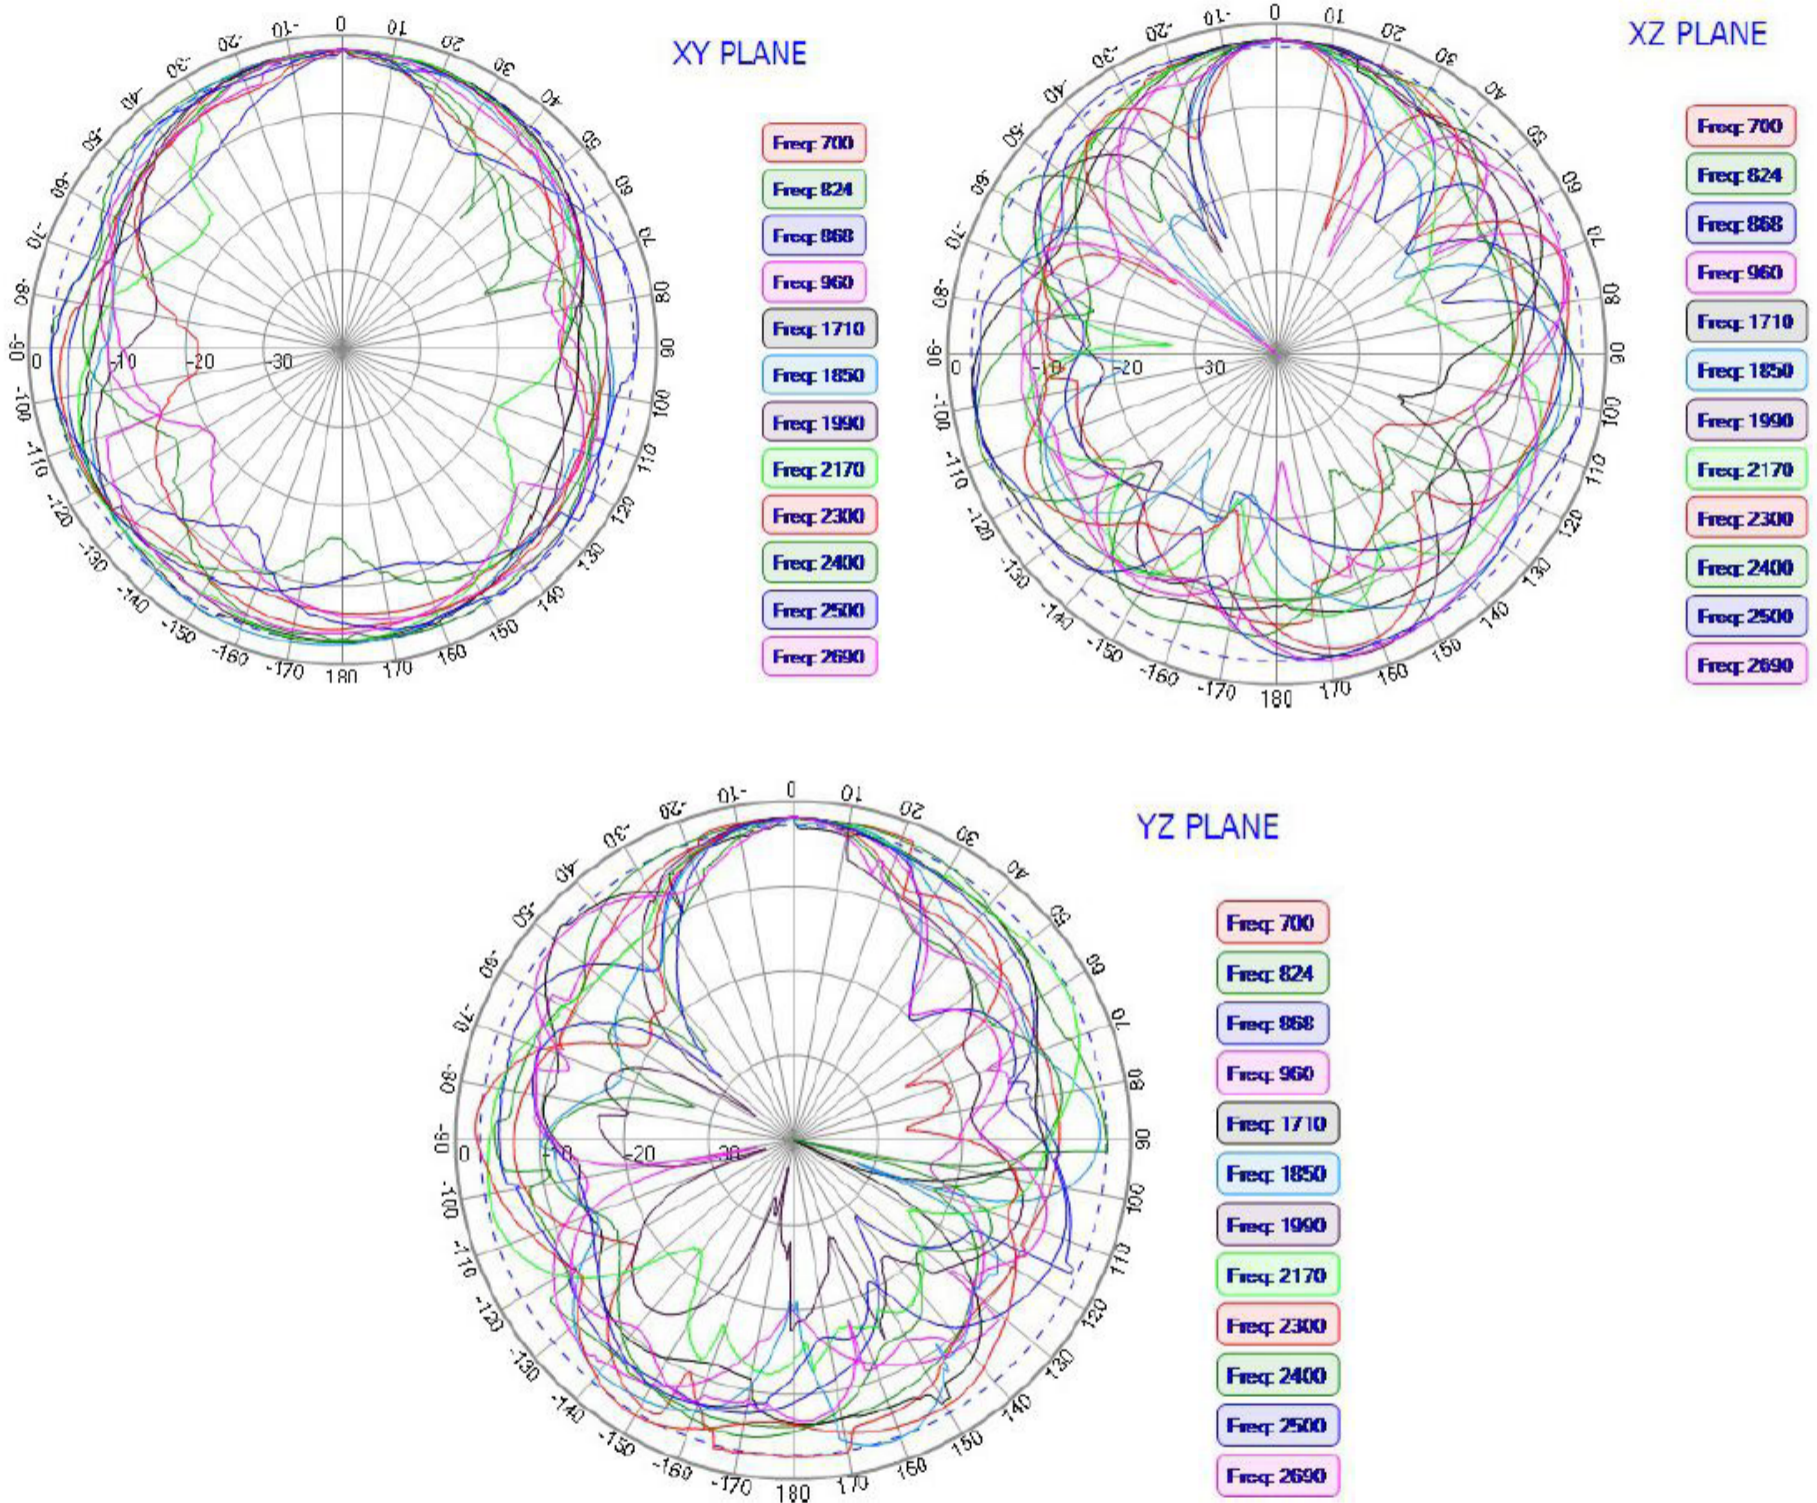

REVISED: 01.25.2019

ABRACON IS
ISO9001-2015
CERTIFIED

2x2 4G/LTE Screw Mount MIMO Antenna

AEACBK081014-M698

Ø81.6 x 14.5 mm
RoHS/RoHS II Compliant
MSL - 1

Radiation Patterns

LTE Antenna AUX

2x2 4G/LTE Screw Mount MIMO Antenna