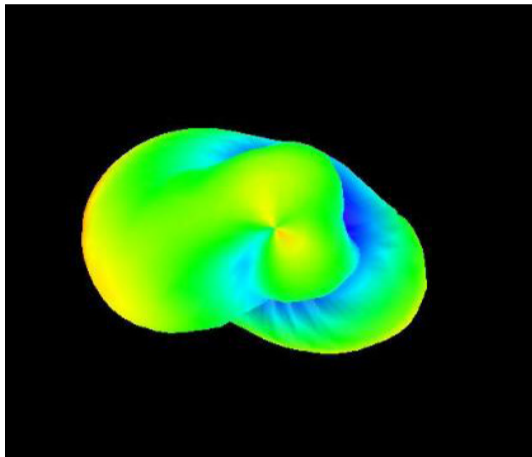

AEACBK081014-M698

Ø81.6 x 14.5 mm
RoHS/RoHS II Compliant
MSL - 1

Radiation Patterns

3D-Pattern

698 MHZ

824 MHZ

868 MHZ

960 MHZ

1710 MHZ

1850 MHZ

1990 MHZ

2170 MHZ

2690 MHZ

2x2 4G/LTE Screw Mount MIMO Antenna

AEACBK081014-M698

Ø81.6 x 14.5 mm
RoHS/RoHS II Compliant
MSL - 1