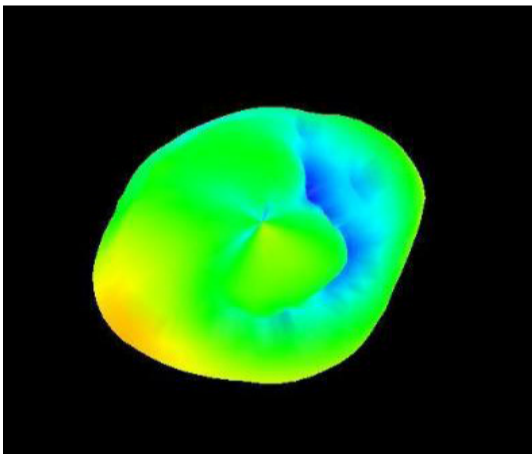

AEACBK081014-M698

Ø81.6 x 14.5 mm
RoHS/RoHS II Compliant
MSL - 1

Radiation Patterns

3D-Pattern

698 MHZ

824 MHZ

868 MHZ

960 MHZ

1710 MHZ

1850 MHZ

1990 MHZ

2170 MHZ

2690 MHZ

2x2 4G/LTE Screw Mount MIMO Antenna

AEACBK081014-M698

Ø81.6 x 14.5 mm
RoHS/RoHS II Compliant
MSL - 1