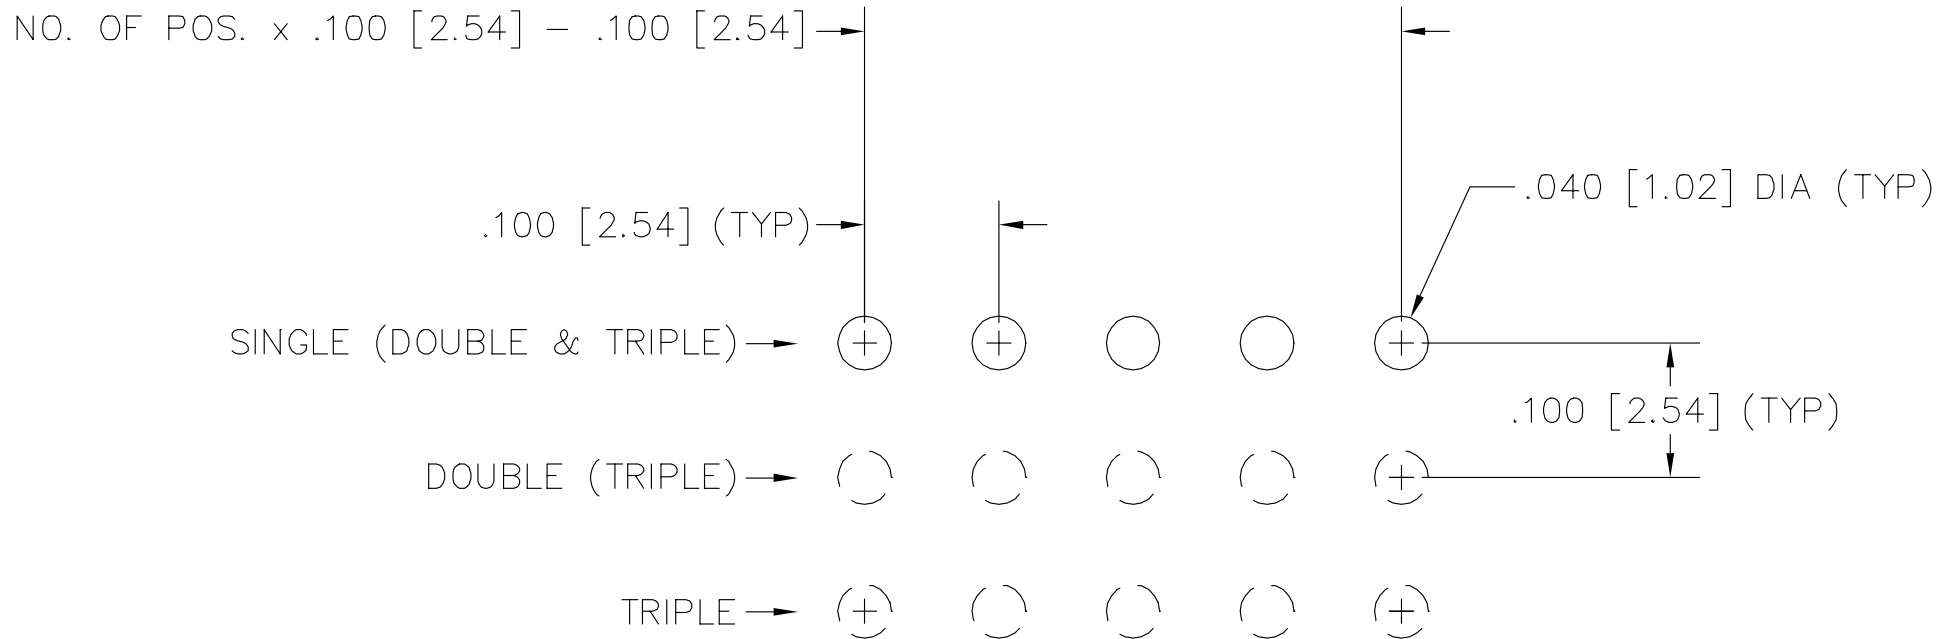

RECOMMENDED P.C. BOARD LAYOUT FOR (X)TSW SINGLE, DOUBLE, & TRIPLE (THRU-HOLE & RIGHT ANGLE)

REV A

samtec

520 PARK EAST BLVD. NEW ALBANY, INDIANA 47150
PHONE (812) 944-6733 P.O. BOX 1147

Looking for pricing, stock, or lifecycle information?

Click below to explore more details on WIN SOURCE:

 [View TSW-103-07-G-D on WIN SOURCE](#)

 [Samtec Inc. Information](#)

Optimize Your Supply Chain with WIN SOURCE Solutions

-  Global Sourcing Solution
-  Obsolete Management
-  Cost Control Management
-  Shortage Management
-  Alternative Solution
-  Excess Inventory Management