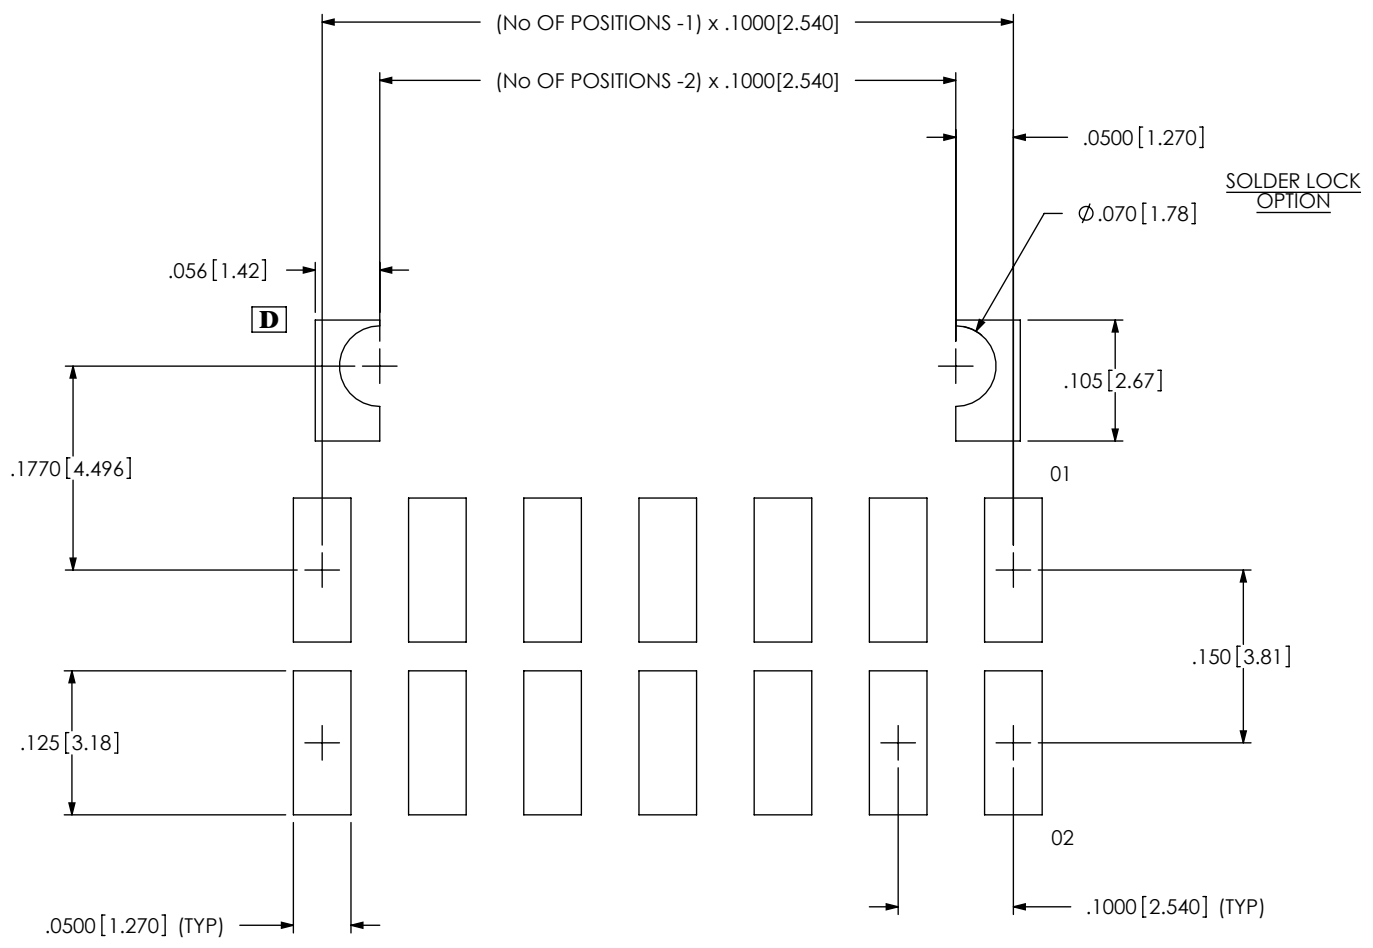

**THE DATASHEET OF  
TSM-107-01-L-DH-A-P-TR**

ALL DIMENSIONS ARE SYMMETRIC ABOUT THE CENTERLINE.

<p><b>PROPRIETARY NOTE</b>          THIS DOCUMENT CONTAINS INFORMATION CONFIDENTIAL AND PROPRIETARY TO SAMTEC, INC. AND SHALL NOT BE REPRODUCED OR TRANSFERRED TO OTHER DOCUMENTS OR DISCLOSED TO OTHERS OR USED FOR ANY PURPOSE OTHER THAN THAT WHICH IT WAS OBTAINED WITHOUT THE EXPRESSED WRITTEN CONSENT OF SAMTEC, INC.</p>	<p><b>samtec</b>          520 PARK EAST BLVD, NEW ALBANY, IN 47150          PHONE: 812-944-6733 FAX: 812-948-5047          e-Mail info@SAMTEC.com code 55322</p>
--	--

NOTE:  
STENCIL TO BE .0060[.152] THICK.

ALL DIMENSIONS ARE SYMMETRIC ABOUT THE CENTERLINE.

**PROPRIETARY NOTE**  
 THIS DOCUMENT CONTAINS INFORMATION  
 CONFIDENTIAL AND PROPRIETARY TO  
 SAMTEC, INC. AND SHALL NOT BE REPRODUCED  
 OR TRANSFERRED TO OTHER DOCUMENTS OR  
 DISCLOSED TO OTHERS OR USED FOR ANY  
 PURPOSE OTHER THAN THAT WHICH IT WAS  
 OBTAINED WITHOUT THE EXPRESSED WRITTEN  
 CONSENT OF SAMTEC, INC.