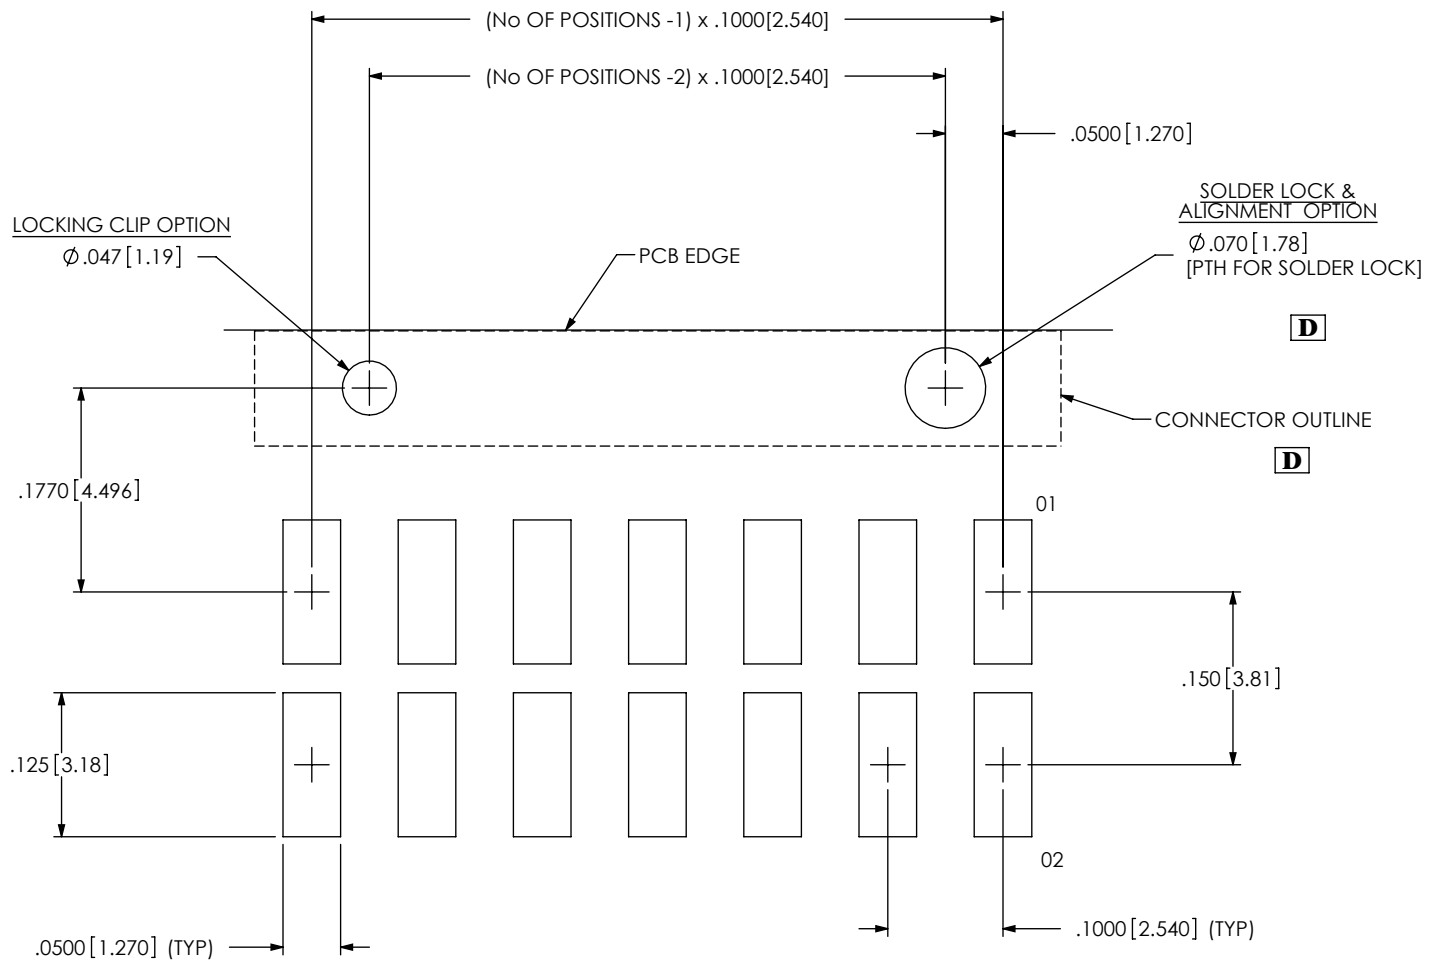

**THE DATASHEET OF  
TSM-107-01-L-DH-A-P-TR**

ALL DIMENSIONS ARE SYMMETRIC ABOUT THE CENTERLINE.

<p><b>PROPRIETARY NOTE</b>          THIS DOCUMENT CONTAINS INFORMATION CONFIDENTIAL AND PROPRIETARY TO SAMTEC, INC. AND SHALL NOT BE REPRODUCED OR TRANSFERRED TO OTHER DOCUMENTS OR DISCLOSED TO OTHERS OR USED FOR ANY PURPOSE OTHER THAN THAT WHICH IT WAS OBTAINED WITHOUT THE EXPRESSED WRITTEN CONSENT OF SAMTEC, INC.</p>	<p><b>samtec</b>          520 PARK EAST BLVD, NEW ALBANY, IN 47150          PHONE: 812-944-6733 FAX: 812-948-5047          e-Mail info@SAMTEC.com code 55322</p>
--	--

NOTE:  
STENCIL TO BE .0060[.152] THICK.

ALL DIMENSIONS ARE SYMMETRIC ABOUT THE CENTERLINE.

**PROPRIETARY NOTE**  
 THIS DOCUMENT CONTAINS INFORMATION  
 CONFIDENTIAL AND PROPRIETARY TO  
 SAMTEC, INC. AND SHALL NOT BE REPRODUCED  
 OR TRANSFERRED TO OTHER DOCUMENTS OR  
 DISCLOSED TO OTHERS OR USED FOR ANY  
 PURPOSE OTHER THAN THAT WHICH IT WAS  
 OBTAINED WITHOUT THE EXPRESSED WRITTEN  
 CONSENT OF SAMTEC, INC.