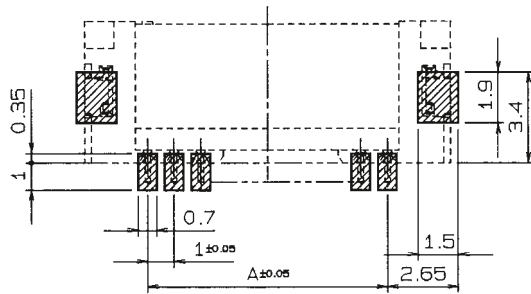

1.0mm Pitch
SERIES

6227

1.0mmピッチ NON-ZIF RA SMT 両面接点
1.0mmPitch LIF RA SMT Dual-sided contact

SECT. X-X

基板取付寸法 (コネクタ搭載面側)
MOUNTING LAYOUT (CONN. MOUNTING SIDE)

適用FPC/FFC
APPLICABLE FPC/FFC

| | 公差 TOLERANCE | | |
|-----|-----------------|----------------|-------|
| | P | W | M |
| FPC | ±0.02 | +0.07 -0.05 | ±0.05 |
| FFC | ±0.05 | ±0.03 | ±0.1 |

| 寸法表 DIMENSION | | |
|----------------------|----|------|
| 極数 NO. OF POS. | A | B |
| 4 | 3 | 7.7 |
| 5 | 4 | 8.7 |
| 6 | 5 | 9.7 |
| 7 | 6 | 10.7 |
| 8 | 7 | 11.7 |
| 9 | 8 | 12.7 |
| 10 | 9 | 13.7 |
| 11 | 10 | 14.7 |
| 12 | 11 | 15.7 |
| 13 | 12 | 16.7 |
| 14 | 13 | 17.7 |
| 15 | 14 | 18.7 |
| 16 | 15 | 19.7 |
| 17 | 16 | 20.7 |
| 18 | 17 | 21.7 |
| 19 | 18 | 22.7 |
| 20 | 19 | 23.7 |

注文コード ORDERING CODE

XX 6227 OXX 100 800+

RoHS 対応品

RoHS Compliant Product

00: トレー梱包

TRAY PACKAGE 極数 NUMBER OF POSITIONS

スズ銅めっき Sn-Cu Plated

エンボス梱包品: 04 6227 OXX 100 800+