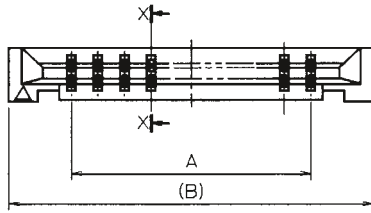

1.0mm Pitch
SERIES

6227

1.0mmピッチ NON-ZIF RA SMT 両面接点
1.0mmPitch LIF RA SMT Dual-sided contact

SECT. X-X

基板取付寸法 (コネクタ搭載面側)
MOUNTING LAYOUT (CONN. MOUNTING SIDE)

適用FPC/FFC
APPLICABLE FPC/FFC

| | 公差 TOLERANCE | | |
|-----|-----------------|----------------|-------|
| | P | W | M |
| FPC | ±0.02 | +0.07 -0.05 | ±0.05 |
| FFC | ±0.05 | ±0.03 | ±0.1 |

| 寸法表 DIMENSION | | |
|----------------------|----|------|
| 極数 NO. OF POS. | A | B |
| 4 | 3 | 7.7 |
| 5 | 4 | 8.7 |
| 6 | 5 | 9.7 |
| 7 | 6 | 10.7 |
| 8 | 7 | 11.7 |
| 9 | 8 | 12.7 |
| 10 | 9 | 13.7 |
| 11 | 10 | 14.7 |
| 12 | 11 | 15.7 |
| 13 | 12 | 16.7 |
| 14 | 13 | 17.7 |
| 15 | 14 | 18.7 |
| 16 | 15 | 19.7 |
| 17 | 16 | 20.7 |
| 18 | 17 | 21.7 |
| 19 | 18 | 22.7 |
| 20 | 19 | 23.7 |

注文コード ORDERING CODE

XX 6227 OXX 100 800+

RoHS 対応品

RoHS Compliant Product

00: トレー梱包

TRAY PACKAGE 極数 NUMBER OF POSITIONS

スズ銅めっき Sn-Cu Plated

エンボス梱包品: 04 6227 OXX 100 800+