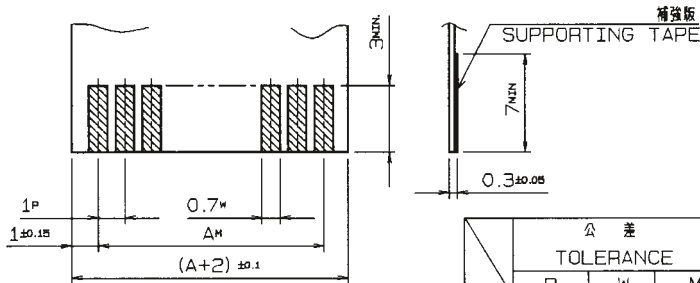

1.0mm Pitch
SERIES

6227

1.0mmピッチ NON-ZIF RA SMT 両面接点
1.0mmPitch LIF RA SMT Dual-sided contact

SECT. X-X

基板取付寸法 (コネクタ搭載面側)
MOUNTING LAYOUT (CONN. MOUNTING SIDE)

適用FPC/FFC
APPLICABLE FPC/FFC

| | 公差 TOLERANCE | | |
|-----|-----------------|----------------|-------|
| | P | W | M |
| FPC | ±0.02 | +0.07 -0.05 | ±0.05 |
| FFC | ±0.05 | ±0.03 | ±0.1 |

| 寸法表 DIMENSION | | |
|----------------------|----|------|
| 極数 NO. OF POS. | A | B |
| 4 | 3 | 7.7 |
| 5 | 4 | 8.7 |
| 6 | 5 | 9.7 |
| 7 | 6 | 10.7 |
| 8 | 7 | 11.7 |
| 9 | 8 | 12.7 |
| 10 | 9 | 13.7 |
| 11 | 10 | 14.7 |
| 12 | 11 | 15.7 |
| 13 | 12 | 16.7 |
| 14 | 13 | 17.7 |
| 15 | 14 | 18.7 |
| 16 | 15 | 19.7 |
| 17 | 16 | 20.7 |
| 18 | 17 | 21.7 |
| 19 | 18 | 22.7 |
| 20 | 19 | 23.7 |

注文コード ORDERING CODE

XX 6227 OXX 100 800+

RoHS 対応品

RoHS Compliant Product

00: トレー梱包

TRAY PACKAGE 極数 NUMBER OF POSITIONS

スズ銅めっき Sn-Cu Plated

エンボス梱包品: 04 6227 OXX 100 800+