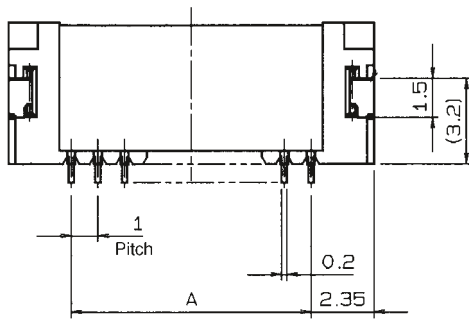

1.0mm Pitch
SERIES

6227

1.0mmピッチ NON-ZIF RA SMT 両面接点
1.0mmPitch LIF RA SMT Dual-sided contact

SECT. X-X

基板取付寸法 (コネクタ搭載面側)
MOUNTING LAYOUT (CONN. MOUNTING SIDE)

適用FPC/FFC
APPLICABLE FPC/FFC

| | 公差 TOLERANCE | | |
|-----|-----------------|----------------|-------|
| | P | W | M |
| FPC | ±0.02 | +0.07 -0.05 | ±0.05 |
| FFC | ±0.05 | ±0.03 | ±0.1 |

| 寸法表 DIMENSION | | |
|----------------------|----|------|
| 極数 NO. OF POS. | A | B |
| 4 | 3 | 7.7 |
| 5 | 4 | 8.7 |
| 6 | 5 | 9.7 |
| 7 | 6 | 10.7 |
| 8 | 7 | 11.7 |
| 9 | 8 | 12.7 |
| 10 | 9 | 13.7 |
| 11 | 10 | 14.7 |
| 12 | 11 | 15.7 |
| 13 | 12 | 16.7 |
| 14 | 13 | 17.7 |
| 15 | 14 | 18.7 |
| 16 | 15 | 19.7 |
| 17 | 16 | 20.7 |
| 18 | 17 | 21.7 |
| 19 | 18 | 22.7 |
| 20 | 19 | 23.7 |

注文コード ORDERING CODE

XX 6227 OXX 100 800+

RoHS 対応品

RoHS Compliant Product

00: トレー梱包

TRAY PACKAGE 極数 NUMBER OF POSITIONS

スズ銅めっき Sn-Cu Plated

エンボス梱包品: 04 6227 OXX 100 800+