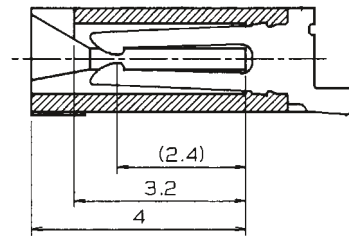

1.0mm Pitch
SERIES

6227

1.0mmピッチ NON-ZIF RA SMT 両面接点
1.0mmPitch LIF RA SMT Dual-sided contact

SECT. X-X

基板取付寸法 (コネクタ搭載面側)
MOUNTING LAYOUT (CONN. MOUNTING SIDE)

適用FPC/FFC
APPLICABLE FPC/FFC

| | 公差 TOLERANCE | | |
|-----|-----------------|----------------|-------|
| | P | W | M |
| FPC | ±0.02 | +0.07 -0.05 | ±0.05 |
| FFC | ±0.05 | ±0.03 | ±0.1 |

| 寸法表 DIMENSION | | |
|----------------------|----|------|
| 極数 NO. OF POS. | A | B |
| 4 | 3 | 7.7 |
| 5 | 4 | 8.7 |
| 6 | 5 | 9.7 |
| 7 | 6 | 10.7 |
| 8 | 7 | 11.7 |
| 9 | 8 | 12.7 |
| 10 | 9 | 13.7 |
| 11 | 10 | 14.7 |
| 12 | 11 | 15.7 |
| 13 | 12 | 16.7 |
| 14 | 13 | 17.7 |
| 15 | 14 | 18.7 |
| 16 | 15 | 19.7 |
| 17 | 16 | 20.7 |
| 18 | 17 | 21.7 |
| 19 | 18 | 22.7 |
| 20 | 19 | 23.7 |

注文コード ORDERING CODE

XX 6227 OXX 100 800+

RoHS 対応品

RoHS Compliant Product

00: トレー梱包

TRAY PACKAGE 極数 NUMBER OF POSITIONS

スズ銅めっき Sn-Cu Plated

エンボス梱包品: 04 6227 OXX 100 800+