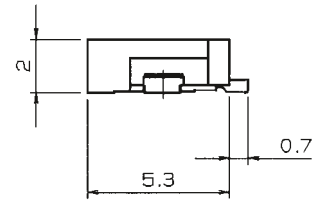

1.0mm Pitch
SERIES

6227

1.0mmピッチ NON-ZIF RA SMT 両面接点
1.0mmPitch LIF RA SMT Dual-sided contact

SECT. X-X

基板取付寸法 (コネクタ搭載面側)
MOUNTING LAYOUT (CONN. MOUNTING SIDE)

適用FPC/FFC
APPLICABLE FPC/FFC

| | 公差 TOLERANCE | | |
|-----|-----------------|----------------|-------|
| | P | W | M |
| FPC | ±0.02 | +0.07 -0.05 | ±0.05 |
| FFC | ±0.05 | ±0.03 | ±0.1 |

| 寸法表 DIMENSION | | |
|----------------------|----|------|
| 極数 NO. OF POS. | A | B |
| 4 | 3 | 7.7 |
| 5 | 4 | 8.7 |
| 6 | 5 | 9.7 |
| 7 | 6 | 10.7 |
| 8 | 7 | 11.7 |
| 9 | 8 | 12.7 |
| 10 | 9 | 13.7 |
| 11 | 10 | 14.7 |
| 12 | 11 | 15.7 |
| 13 | 12 | 16.7 |
| 14 | 13 | 17.7 |
| 15 | 14 | 18.7 |
| 16 | 15 | 19.7 |
| 17 | 16 | 20.7 |
| 18 | 17 | 21.7 |
| 19 | 18 | 22.7 |
| 20 | 19 | 23.7 |