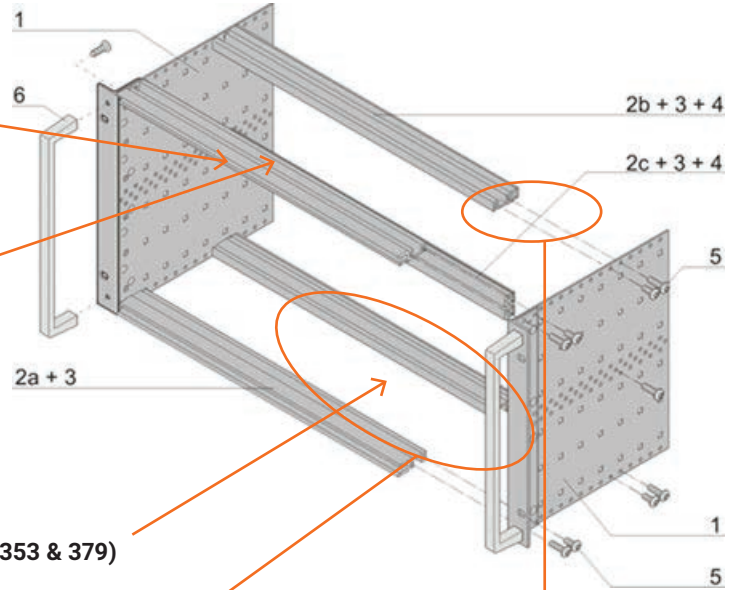

TYPICAL CHASSIS HARDWARE

PN: 34561-384
"Threaded Insert or Tapped Strip"

PN: 24560-884
"Isolation Strip"

PN: 24560-351 (353 & 379)
"Cardguides"

PN: 21100-276
"Grub Screw"

EUROPE

Straubenhardt, Germany

Tel: +49.7082.794.0