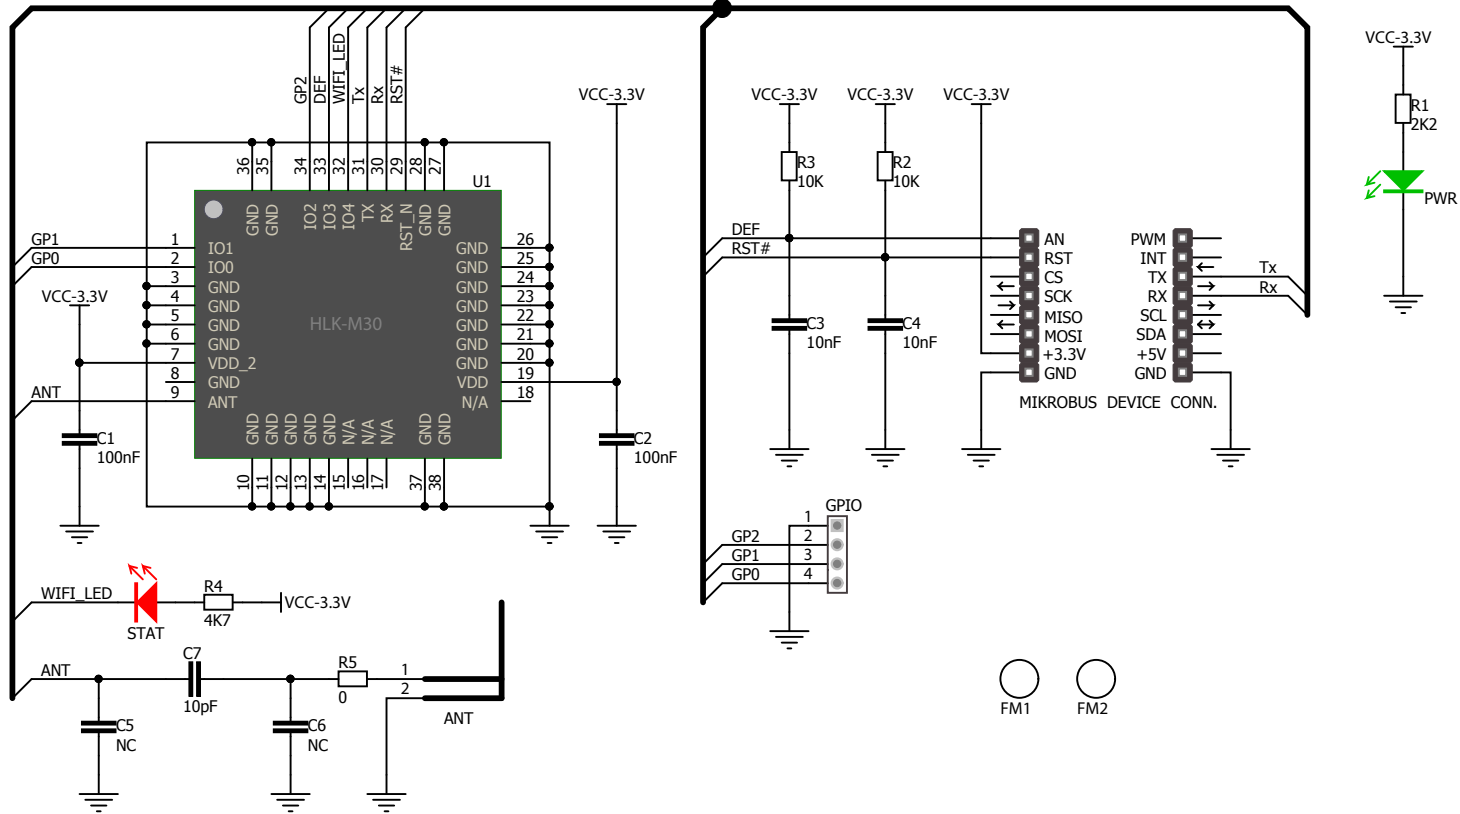

THE DATASHEET OF MIKROE-1768

WiFi2 click schematic v100

www.mikroe.com

Looking for pricing, stock, or lifecycle information?

Click below to explore more details on WIN SOURCE:

 [View MIKROE-1768 on WIN SOURCE](#)