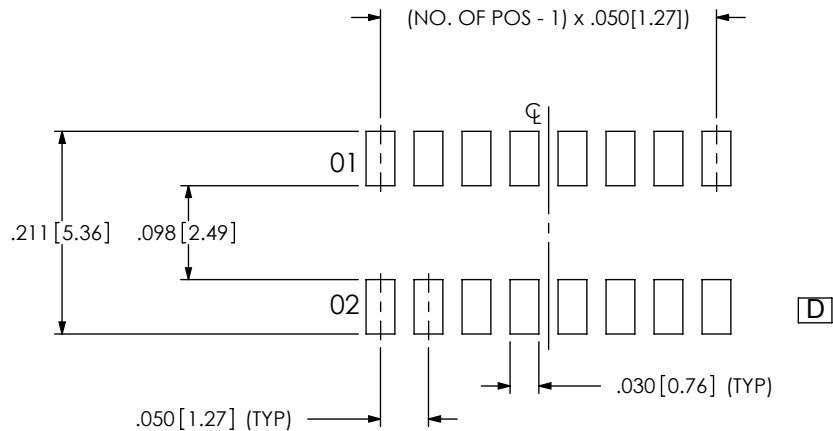

FIG 4
SURFACE MOUNT PASS THRU ENTRY
(-108 POSITION SHOWN)
ALL DIMENSION ARE SYMMETRICAL ABOUT THE CENTERLINE

520 PARK EAST BLVD, NEW ALBANY, IN 47150
PHONE: 812-944-6733 FAX: 812-948-5047
e-Mail info@SAMTEC.com code 55322