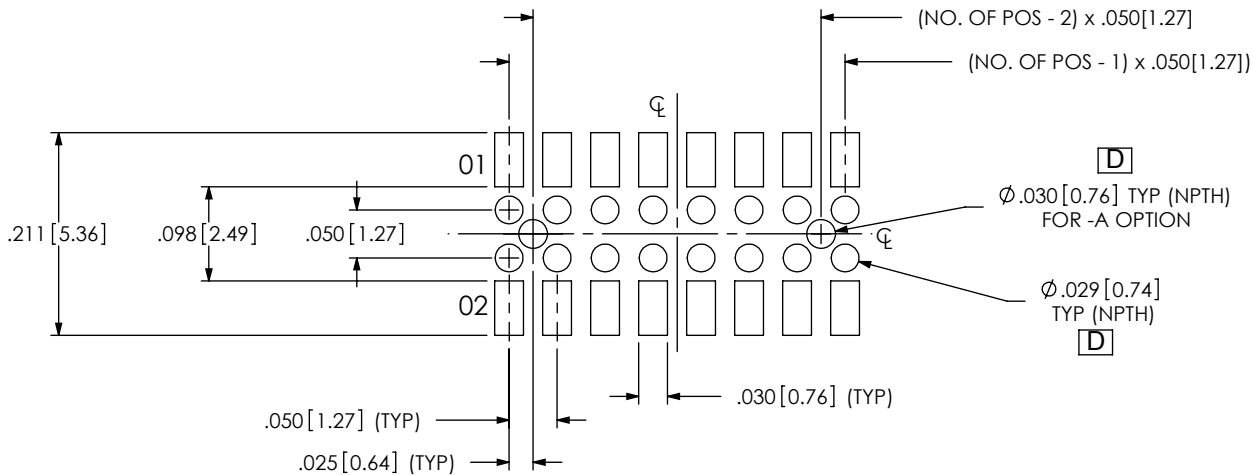

**THE DATASHEET OF
FLE-120-01-G-DV-A**

FIG 1
SURFACE MOUNT NON-PASS THRU ENTRY
(-108 POSITION SHOWN)
ALL DIMENSION ARE SYMMETRICAL ABOUT THE CENTERLINE

FIG 2
SURFACE MOUNT PASS THRU ENTRY
(-108 POSITION SHOWN)
ALL DIMENSION ARE SYMMETRICAL ABOUT THE CENTERLINE

520 PARK EAST BLVD, NEW ALBANY, IN 47150
PHONE: 812-944-6733 FAX: 812-948-5047
e-Mail info@SAMTEC.com code 55322

NOTE:
STENCIL TO BE .006[0.15] THICK.

FIG 3
SURFACE MOUNT NON-PASS THRU ENTRY
(-108 POSITION SHOWN)
ALL DIMENSION ARE SYMMETRICAL ABOUT THE CENTERLINE

FIG 4
SURFACE MOUNT PASS THRU ENTRY
(-108 POSITION SHOWN)
ALL DIMENSION ARE SYMMETRICAL ABOUT THE CENTERLINE

PROPRIETARY NOTE
THIS DOCUMENT CONTAINS INFORMATION
CONFIDENTIAL AND PROPRIETARY TO
SAMTEC, INC. AND SHALL NOT BE REPRODUCED
OR TRANSFERRED TO OTHER DOCUMENTS OR
DISCLOSED TO OTHERS OR USED FOR ANY
PURPOSE OTHER THAN THAT WHICH IT WAS
OBTAINED WITHOUT THE EXPRESSED WRITTEN
CONSENT OF SAMTEC, INC.