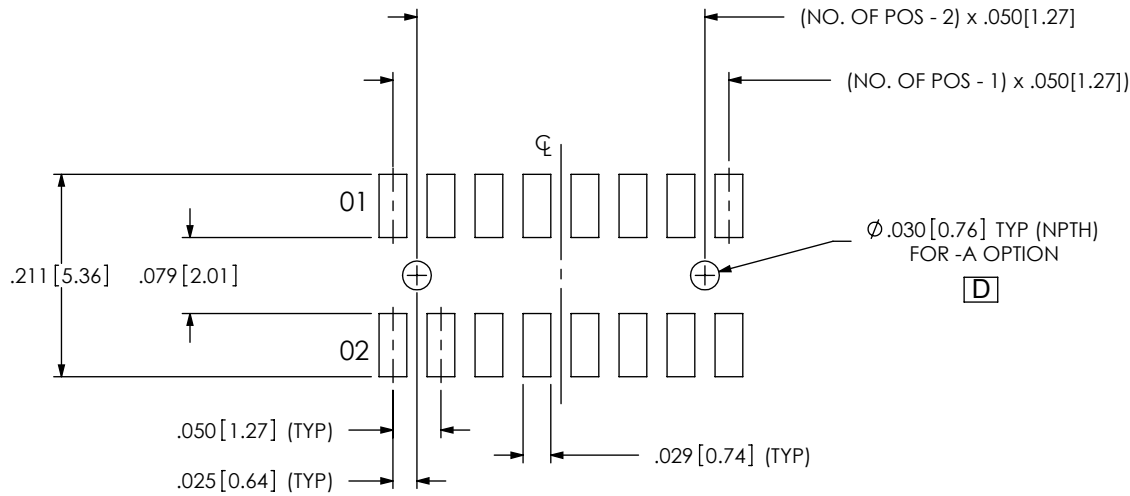

**THE DATASHEET OF
FLE-120-01-G-DV-A**

FIG 1
SURFACE MOUNT NON-PASS THRU ENTRY
(-108 POSITION SHOWN)
ALL DIMENSION ARE SYMMETRICAL ABOUT THE CENTERLINE

FIG 2
SURFACE MOUNT PASS THRU ENTRY
(-108 POSITION SHOWN)
ALL DIMENSION ARE SYMMETRICAL ABOUT THE CENTERLINE

520 PARK EAST BLVD, NEW ALBANY, IN 47150
PHONE: 812-944-6733 FAX: 812-948-5047
e-Mail info@SAMTEC.com code 55322

NOTE:
STENCIL TO BE .006[0.15] THICK.

FIG 3
SURFACE MOUNT NON-PASS THRU ENTRY
(-108 POSITION SHOWN)
ALL DIMENSION ARE SYMMETRICAL ABOUT THE CENTERLINE

FIG 4
SURFACE MOUNT PASS THRU ENTRY
(-108 POSITION SHOWN)
ALL DIMENSION ARE SYMMETRICAL ABOUT THE CENTERLINE

PROPRIETARY NOTE
THIS DOCUMENT CONTAINS INFORMATION
CONFIDENTIAL AND PROPRIETARY TO
SAMTEC, INC. AND SHALL NOT BE REPRODUCED
OR TRANSFERRED TO OTHER DOCUMENTS OR
DISCLOSED TO OTHERS OR USED FOR ANY
PURPOSE OTHER THAN THAT WHICH IT WAS
OBTAINED WITHOUT THE EXPRESSED WRITTEN
CONSENT OF SAMTEC, INC.