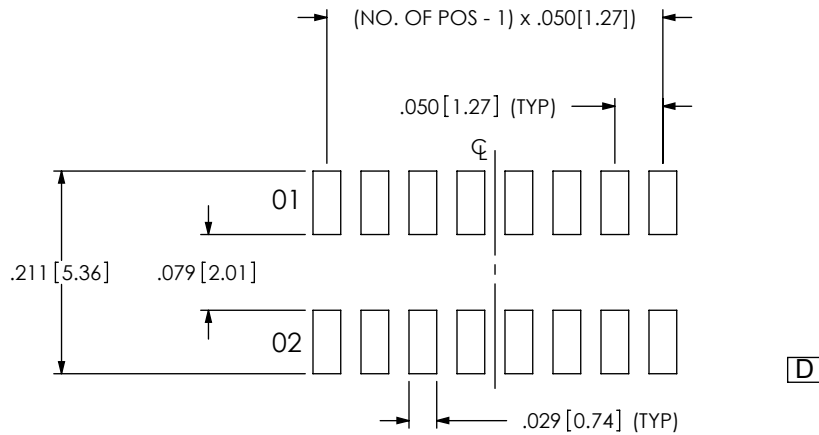

NOTE:
STENCIL TO BE .006[0.15] THICK.

FIG 3
SURFACE MOUNT NON-PASS THRU ENTRY
(-108 POSITION SHOWN)
ALL DIMENSION ARE SYMMETRICAL ABOUT THE CENTERLINE