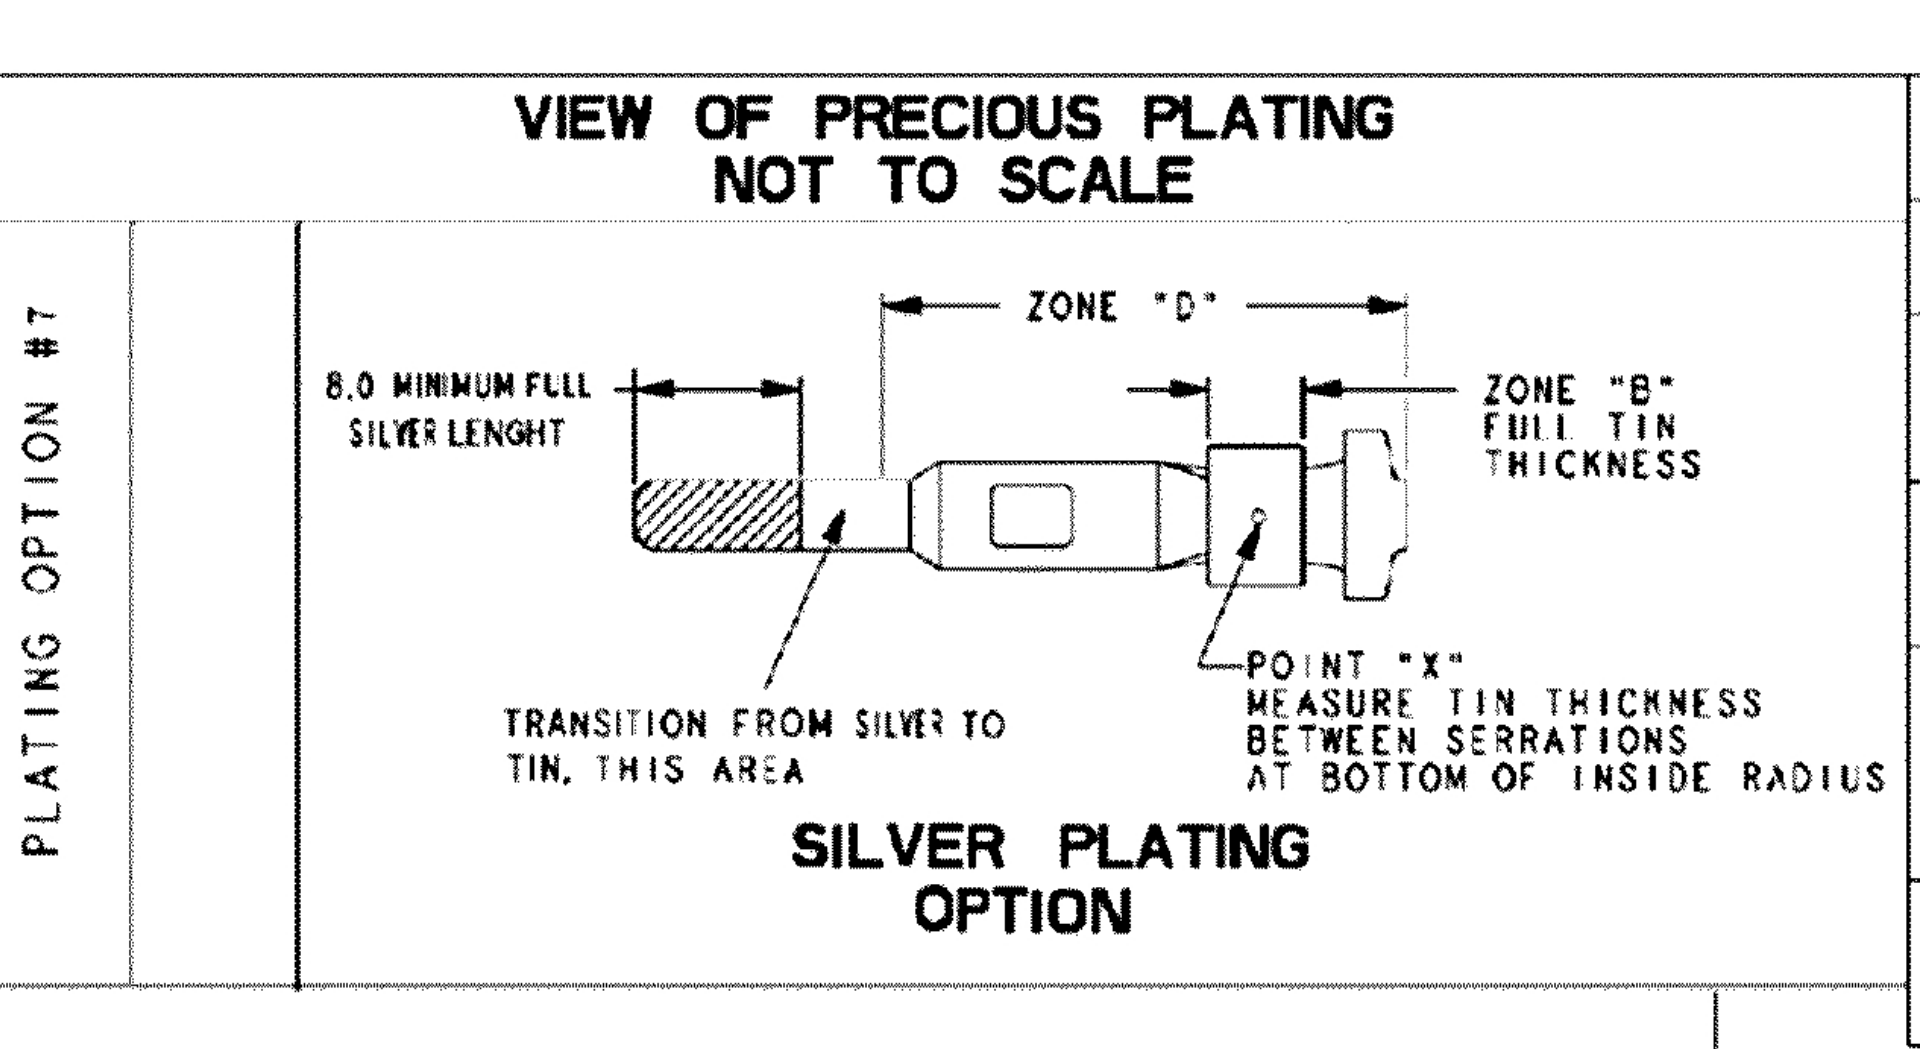

REV	DATE	BY	CHKD	DESCRIPTION
1	15/05/2019	JAA	JAA	ISSUED FOR PRODUCTION
2	15/05/2019	JAA	JAA	REVISION 1
3	15/05/2019	JAA	JAA	REVISION 2
4	15/05/2019	JAA	JAA	REVISION 3
5	15/05/2019	JAA	JAA	REVISION 4
6	15/05/2019	JAA	JAA	REVISION 5
7	15/05/2019	JAA	JAA	REVISION 6
8	15/05/2019	JAA	JAA	REVISION 7
9	15/05/2019	JAA	JAA	REVISION 8
10	15/05/2019	JAA	JAA	REVISION 9
11	15/05/2019	JAA	JAA	REVISION 10
12	15/05/2019	JAA	JAA	REVISION 11
13	15/05/2019	JAA	JAA	REVISION 12
14	15/05/2019	JAA	JAA	REVISION 13
15	15/05/2019	JAA	JAA	REVISION 14
16	15/05/2019	JAA	JAA	REVISION 15
17	15/05/2019	JAA	JAA	REVISION 16
18	15/05/2019	JAA	JAA	REVISION 17
19	15/05/2019	JAA	JAA	REVISION 18
20	15/05/2019	JAA	JAA	REVISION 19
21	15/05/2019	JAA	JAA	REVISION 20
22	15/05/2019	JAA	JAA	REVISION 21
23	15/05/2019	JAA	JAA	REVISION 22
24	15/05/2019	JAA	JAA	REVISION 23

MATERIAL TYPE	PLATING OPT.	TYPE 2 OPTION #
PLATING	POST GOLD FLASH	POST GOLD FLASH
ZONE 'A'	ELECTRO DEPOSITED PURE SILVER	POST SILVER (18 LINE)
ZONE 'B'	ELECTRO MATT TIN PLATE	ELECTRO MATT TIN PLATE
ZONE 'C'	---	---
ZONE 'D'	ELECTRO MATT TIN PLATE	0.002MM MINIMUM