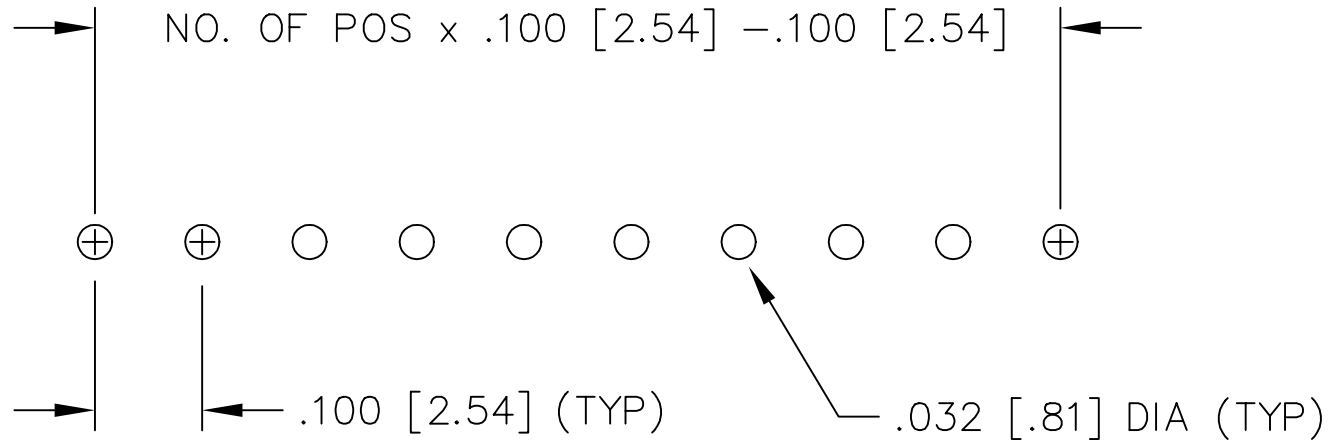

**THE DATASHEET OF
CES-110-01-T-S**

RECOMMENDED P.C.B. LAYOUT FOR CES (SINGLE)

REV. A

03/04/96

samtec

MISC\MKTG\FOOTPRINT
CES-S

810 PROGRESS BLVD. NEW ALBANY, INDIANA 47150
PHONE (812) 944-6733 P.O. BOX 1147

PLOT SCALE: 1 = .2

Looking for pricing, stock, or lifecycle information?

Click below to explore more details on WIN SOURCE:

 [View CES-110-01-T-S on WIN SOURCE](#)

 [Samtec Inc. Information](#)

Optimize Your Supply Chain with WIN SOURCE Solutions