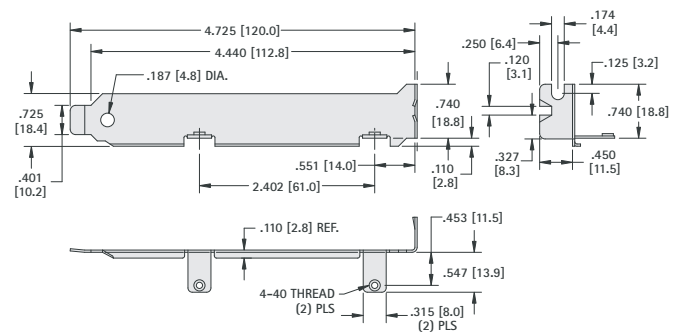

THE DATASHEET OF
9230

STANDARD BLANK BRACKETS

EISA/ISA

CAT. NO. 9205

CAT. NO. 9206

CAT. NO. 9207

CAT. NO. 9208

LOW PROFILE BLANK BRACKETS

CAT. NO. 9230

CAT. NO. 9231

Looking for pricing, stock, or lifecycle information?

Click below to explore more details on WIN SOURCE:

- ⊖ [View 9230 on WIN SOURCE](#)
- ⊖ [Keystone Electronics Information](#)