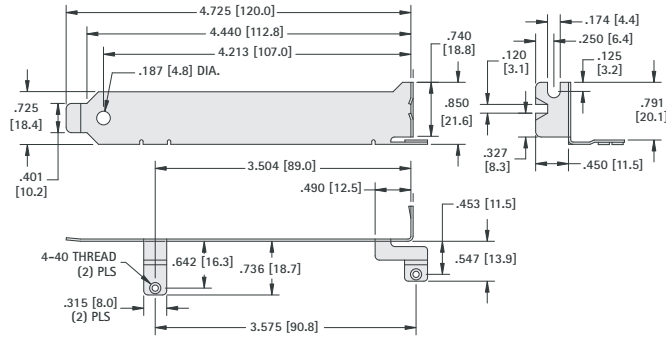

THE DATASHEET OF
9230

STANDARD BLANK BRACKETS

EISA/ISA

CAT. NO. 9205

CAT. NO. 9206

CAT. NO. 9207

CAT. NO. 9208

LOW PROFILE BLANK BRACKETS

CAT. NO. 9230

CAT. NO. 9231

Looking for pricing, stock, or lifecycle information?

Click below to explore more details on WIN SOURCE:

- ⊖ [View 9230 on WIN SOURCE](#)
- ⊖ [Keystone Electronics Information](#)