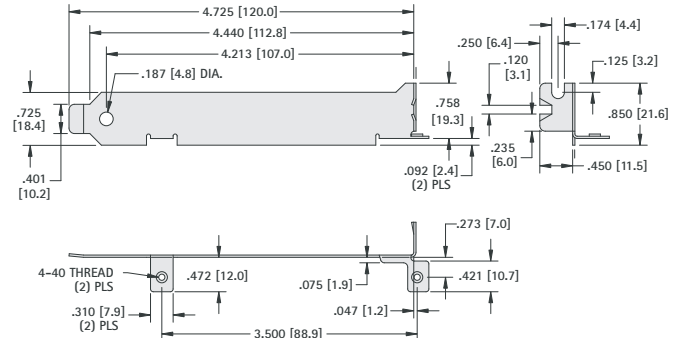

THE DATASHEET OF
9230

STANDARD BLANK BRACKETS

EISA/ISA

CAT. NO. 9205

CAT. NO. 9206

CAT. NO. 9207

CAT. NO. 9208

LOW PROFILE BLANK BRACKETS

CAT. NO. 9230

CAT. NO. 9231

Looking for pricing, stock, or lifecycle information?

Click below to explore more details on WIN SOURCE:

- ⊖ [View 9230 on WIN SOURCE](#)
- ⊖ [Keystone Electronics Information](#)