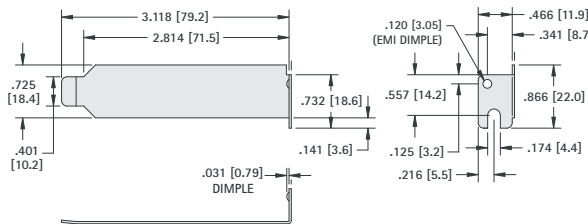

THE DATASHEET OF
9230

STANDARD BLANK BRACKETS

EISA/ISA

CAT. NO. 9205

CAT. NO. 9206

CAT. NO. 9207

CAT. NO. 9208

LOW PROFILE BLANK BRACKETS