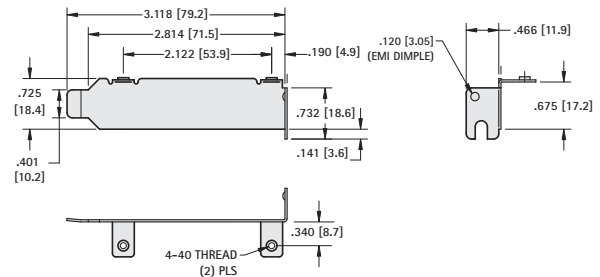

CAT. NO. 9231