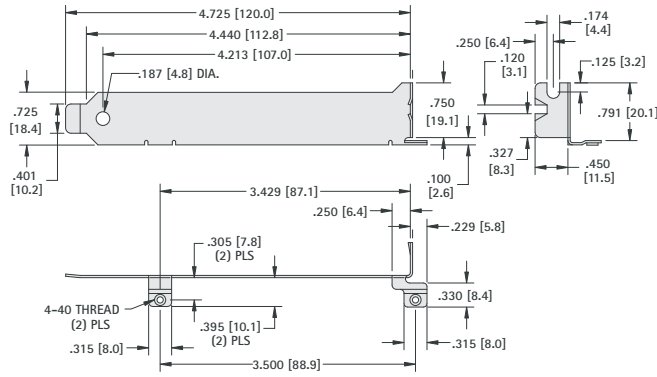

THE DATASHEET OF
9230

STANDARD BLANK BRACKETS

EISA/ISA

CAT. NO. 9205

CAT. NO. 9206

CAT. NO. 9207

CAT. NO. 9208

LOW PROFILE BLANK BRACKETS

CAT. NO. 9230

CAT. NO. 9231

Looking for pricing, stock, or lifecycle information?

Click below to explore more details on WIN SOURCE:

- ⊖ [View 9230 on WIN SOURCE](#)
- ⊖ [Keystone Electronics Information](#)