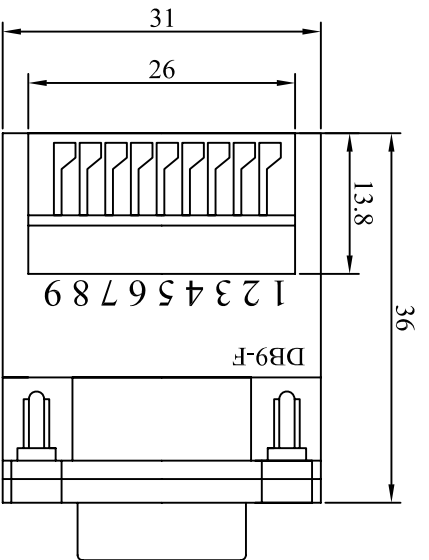

# THE DATASHEET OF 4510

P2

## DB9P FEMALE

N, SHORT & MISSWIRE TEST.  
 ohm,  
 1 ohm.  
 sec.

M	IPCS
	IPCS
	IPCS
	IPCS
	IPCS
	IPCS
	QTY

<b>Premier Cable MFG Co Ltd</b>					
TITLE	DBP FEMALE ADAPTER				
	CUSTOMER	PCM-T-9F			
	CUSTOMER'S ITEM				
SCALE	1:1	DRAWN BY	Steve	DATE	2020.02.12
UNIT	mm	CHECKED BY		DRAWING NO.	
REV.	A	APPROVED BY		PCM-USB-105	