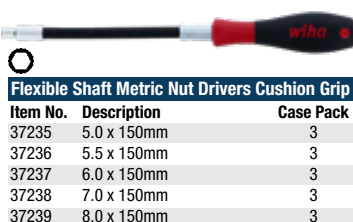

6 Pc. MagicRing Hex Metric Cushion Grip Set

| Item No. | Description | Case Pack |
|----------|-----------------------|-----------|
| 36792 | SoftFinish Driver Set | 1 |

Metric: 3.0, 4.0, 5.0, 6.0, 8.0, 10.0mm