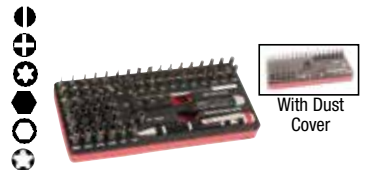

Item No.	Description	Case Pack
75968	Interchange Bit Set	3
Slotted: 8, 1.2, 1.5, 1.8, 2.0, 2.5, 3.0, 3.5, 4.0mm		
Phillips: #000, 00, 0, 1, 2		
TORX: T1, T2, T3, T4, T5, T6, T7, T8, T9, T10, T15, T20		
Hex Inch: .050, 1/16, 5/64, 3/32, 7/64, 1/8, 9/64, 5/32"		
Hex Metric: .7, .9, 1.3, 1.5, 2.0, 2.5, 3.0, 4.0mm		
Nut Drv In: 5/64, 3/32, 7/64, 1/8, 9/64, 5/32, 3/16, 7/32"		
Nut Drv MM: 2.0, 2.5, 3.0, 3.5, 4.0, 4.5, 5.0, 5.5mm		
Pentalobe: PL1, PL2, PL3, PL4, PL5, PL6		
100mm Bit Extension, Magnetic 1/4" to 4mm Adapter ESD Safe Precision Handle & Micro Bit Storage Handle		

Item No.	Description	Case Pack
75660	T1 x 28mm	3
75661	T2 x 28mm	3
75662	T3 x 28mm	3
75663	T4 x 28mm	3
75664	T5 x 28mm	3
75665	T6 x 28mm	3
75666	T7 x 28mm	3
75667	T8 x 28mm	3
75668	T9 x 28mm	3
75669	T10 x 28mm	3
75670	T15 x 28mm	3
75671	T20 x 28mm	3

Item No.	Description	Case Pack
75802	4.0mm x 25mm	3

Item No.	Description	Case Pack
75820	2.0mm x 30mm	3
75821	2.5mm x 30mm	3
75822	3.0mm x 30mm	3
75823	3.5mm x 30mm	3
75824	4.0mm x 30mm	3
75825	4.5mm x 30mm	3
75826	5.0mm x 30mm	3
75827	5.5mm x 30mm	3