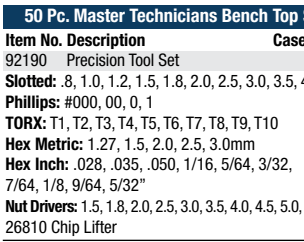

50 Pc. Master Technicians Bench Top Set

Item No.	Description	Case Pack
92190	Precision Tool Set	1

Slotted: .8, 1.0, 1.2, 1.5, 1.8, 2.0, 2.5, 3.0, 3.5, 4.0mm
Phillips: #000, 00, 0, 1
TORX: T1, T2, T3, T4, T5, T6, T7, T8, T9, T10
Hex Metric: 1.27, 1.5, 2.0, 2.5, 3.0mm
Hex Inch: .028, .035, .050, 1/16, 5/64, 3/32, 7/64, 1/8, 9/64, 5/32"
Nut Drivers: 1.5, 1.8, 2.0, 2.5, 3.0, 3.5, 4.0, 4.5, 5.0, 5.5mm 26810 Chip Lifter