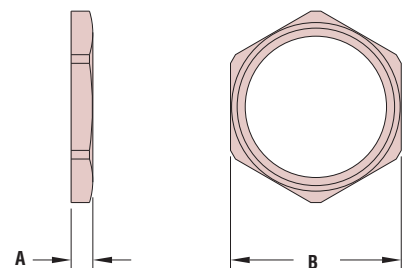

Heyco® Metal Locknuts

NPT Thread – Straight NPS Threads for use with NPT Threaded Fittings

TRADE SIZE	STAMPED STEEL		EXTRUDED** NEW!		ZINC DIE-CAST	
	PART NO.	DESCRIPTION	PART NO.	DESCRIPTION	PART NO.	DESCRIPTION
3/8	2242	LN 3/8*	–	–	–	–
1/2	2250	LN 1/2	2250EX	LN 1/2 EXT	9800	LN 1/2 DC
3/4	2251	LN 3/4	2251EX	LN 3/4 EXT	9801	LN 3/4 DC
1	2252	LN 1	2252EX	LN 1 EXT	9802	LN 1 DC
1-1/4	9806	LN 1-1/4	–	–	9803	LN 1-1/4 DC
1-1/2	9807	LN 1-1/2	–	–	9804	LN 1-1/2 DC
2	9808	LN 2	–	–	9805	LN 2 DC
2-1/2	9809	LN 2-1/2	–	–	–	–
3	9810	LN 3	–	–	–	–

*Wrenching flats are not crenellated

**Features wider thread engagement area than standard Stamped Steel locknuts

• DFARS Compliant

PG Thread – Nickel-Plated Brass

THREAD TYPE AND SIZE	PART NO.	DESCRIPTION	PART DIMENSIONS			
			A		B	
			Thickness		Wrenching Flats	
			in.	mm.	in.	mm.
PG 7	2257	Brass LN PG 7	.110	2,8	.591	15,0
PG 9	2258	Brass LN PG 9	.110	2,8	.709	18,0
PG 11	2259	Brass LN PG 11	.118	3,0	.827	21,0
PG 13.5	2260	Brass LN PG 13	.118	3,0	.906	23,0
PG 16	2261	Brass LN PG 16	.118	3,0	1.024	26,0
PG 21	2262	Brass LN PG 21	.138	3,5	1.261	32,0
PG 29	2263	Brass LN PG 29	.158	4,0	1.615	41,0
PG 36	2268	Brass LN PG 36	.197	5,0	2.009	51,0
PG 42	2269	Brass LN PG 42	.197	5,0	2.364	60,0

Metric Thread – Nickel-Plated Brass

THREAD TYPE AND SIZE	PART NO.	DESCRIPTION	PART DIMENSIONS			
			A		B	
			Thickness		Wrenching Flats	
			in.	mm.	in.	mm.
M6 x 1	2243	Brass LN M6	.110	2,8	.354	9,0
M8 x 1,25	2244	Brass LN M8	.110	2,8	.433	11,0
M10 x 1,5	2245	Brass LN M10	.110	2,8	.512	13,0
M12 x 1,5	2246	Brass LN M12	.118	3,0	.591	15,0
M16 x 1,5	2247	Brass LN M16	.118	3,0	.748	19,0
M20 x 1,5	2248	Brass LN M20	.138	3,5	.945	24,0
M25 x 1,5	2249	Brass LN M25	.157	4,0	1.181	30,0
M32 x 1,5	2253	Brass LN M32	.157	4,0	1.417	36,0
M40 x 1,5	2254	Brass LN M40	.197	5,0	1.811	46,0
M50 x 1,5	2255	Brass LN M50	.217	5,5	2.165	55,0