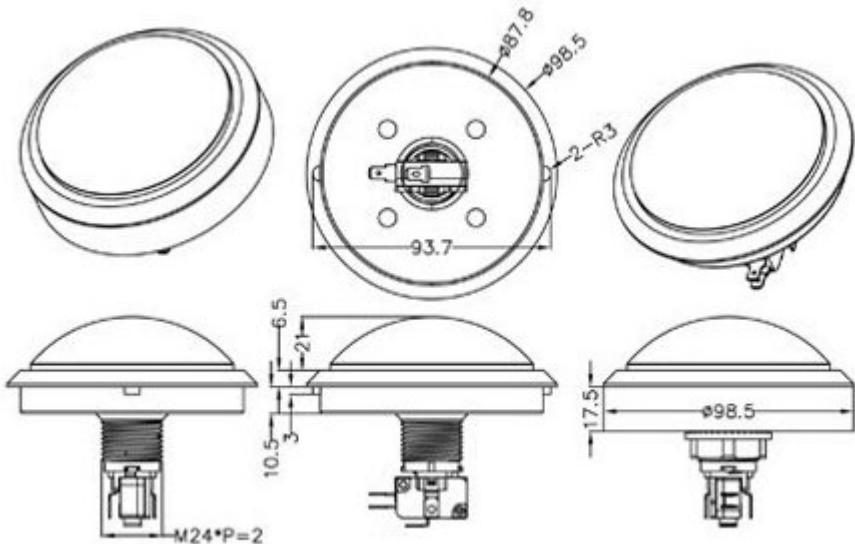

Technical Details