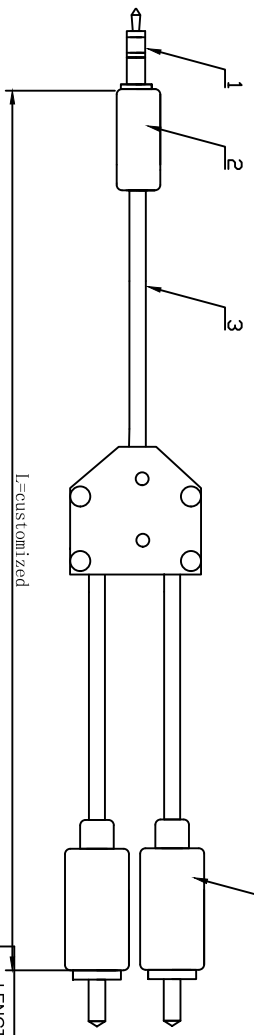

**THE DATASHEET OF  
RCA-T-001**

ECN MARK	ECN NO.	DESCRIPTION	DATE
			2019/4/26

LENGTH
1000mm±30
2000mm±30
3000mm±40
5000mm±50

NOTE:  
 1.UNLESS OTHERWISE SPECIFIED:  
 ALL DIMENSIONS ARE IN MILLIMETER  
 2.THE LENGTH ACCORDING TO CLIENT

**10/0.10BC\*0.9\*2C+30/0.10BC+AL\*4.0MM**

ITEM.	DESCRIPTIONS&SPECIFICATIONS	QTY.	Unit:MM	TOLERANCE	SIGNATURES	DATE	SCALE	TITLE
1	3.5MM Gold Plated	1PCS	20±0.09	±20.00	DRAFT: neo	2019		AUXUS
2	Copper Metal Shell	3PCS	100±0.999	±30.00	CHECKED: samo			
3	3.5MM CABLE OD:4.0MM 28AWG	1PCS	1000±0.999	±50.00	APPROVAL: zling			
	RCA Gold Plated	2PCS						
DWG NO	DWG NO							

## Looking for pricing, stock, or lifecycle information?

Click below to explore more details on WIN SOURCE:

 [View RCA-T-001 on WIN SOURCE](#)

 [Khadass Information](#)