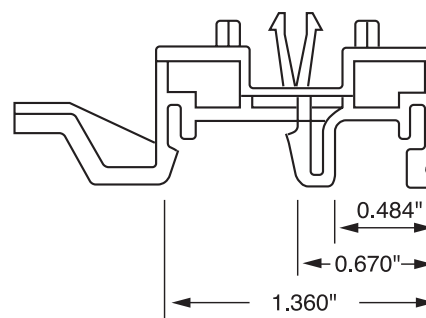

**THE DATASHEET OF
0SPL0001T**

CLASS CC AND MIDGET FUSE BLOCK ACCESSORIES

FBDIN1 Rail Adapter

Dimensions Inches

Features/Benefits

- DIN Rail adaptor for 30 A Midget, Class CC and Class G fuse blocks
- Patented design with no tools necessary for installation
- Permits snap-mounting of 30 A Midget, Class CC and Class G fuse blocks to standard and low profile 35 mm symmetrical DIN rails and 32 mm asymmetrical DIN rails
- Easy removal via disconnect tab

CLASS CC AND MIDGET FUSE BLOCK ACCESSORIES

SPL001 Rail Adapter

Dimensions

One-Pole

Features/Benefits

- 600 V 1/10-30 A Class CC and Midget fuse cover puller that offers increased protection when removing fuses
- Simple removal without the need for a separate puller
- Meets Dead-Front requirements
- Easily gangable with 1/8" diameter wire
- For use with all 600 V Class CC and Midget 1/10-30 A fuses
- Label provided for easy fuse identification
- Available in 1- or 2-pole configurations