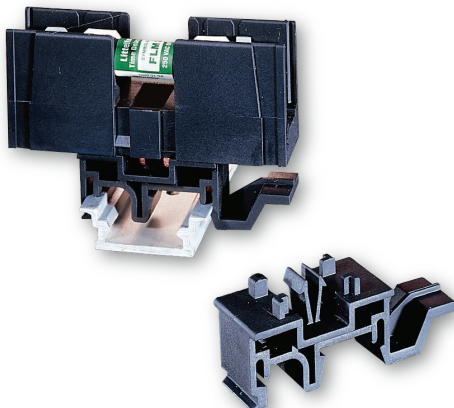

**THE DATASHEET OF
0SPL0001T**

CLASS CC AND MIDGET FUSE BLOCK ACCESSORIES

FBDIN1 Rail Adapter

Dimensions Inches

Features/Benefits

- DIN Rail adaptor for 30 A Midget, Class CC and Class G fuse blocks
- Patented design with no tools necessary for installation
- Permits snap-mounting of 30 A Midget, Class CC and Class G fuse blocks to standard and low profile 35 mm symmetrical DIN rails and 32 mm asymmetrical DIN rails
- Easy removal via disconnect tab

Web Resources

For additional technical information visit:
littelfuse.com/fbdin1

Recommended Fuse Blocks

Midget-Style, Class CC and Class G

*New LF Series fuse holders with built-in DIN rail mount available.

CLASS CC AND MIDGET FUSE BLOCK ACCESSORIES

SPL001 Rail Adapter

Dimensions

One-Pole

Features/Benefits

- 600 V 1/10-30 A Class CC and Midget fuse cover puller that offers increased protection when removing fuses
- Simple removal without the need for a separate puller
- Meets Dead-Front requirements
- Easily gangable with 1/8" diameter wire
- For use with all 600 V Class CC and Midget 1/10-30 A fuses
- Label provided for easy fuse identification
- Available in 1- or 2-pole configurations