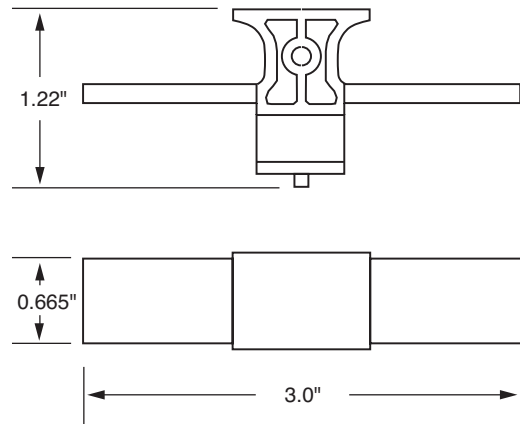

**THE DATASHEET OF
0SPL0001T**

CLASS CC AND MIDGET FUSE BLOCK ACCESSORIES

FBDIN1 Rail Adapter

Dimensions Inches

Features/Benefits

- DIN Rail adaptor for 30 A Midget, Class CC and Class G fuse blocks
- Patented design with no tools necessary for installation
- Permits snap-mounting of 30 A Midget, Class CC and Class G fuse blocks to standard and low profile 35 mm symmetrical DIN rails and 32 mm asymmetrical DIN rails
- Easy removal via disconnect tab

CLASS CC AND MIDGET FUSE BLOCK ACCESSORIES

SPL001 Rail Adapter

Dimensions

One-Pole

Features/Benefits

- 600 V 1/10-30 A Class CC and Midget fuse cover puller that offers increased protection when removing fuses
- Simple removal without the need for a separate puller
- Meets Dead-Front requirements
- Easily gangable with 1/8" diameter wire
- For use with all 600 V Class CC and Midget 1/10-30 A fuses
- Label provided for easy fuse identification
- Available in 1- or 2-pole configurations