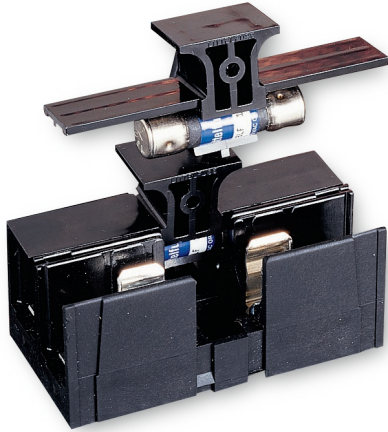

**THE DATASHEET OF
0SPL0001T**

CLASS CC AND MIDGET FUSE BLOCK ACCESSORIES

FBDIN1 Rail Adapter

Dimensions Inches

Features/Benefits

- DIN Rail adaptor for 30 A Midget, Class CC and Class G fuse blocks
- Patented design with no tools necessary for installation
- Permits snap-mounting of 30 A Midget, Class CC and Class G fuse blocks to standard and low profile 35 mm symmetrical DIN rails and 32 mm asymmetrical DIN rails
- Easy removal via disconnect tab

Web Resources

For additional technical information visit:
littelfuse.com/fbdin1

Recommended Fuse Blocks

Midget-Style, Class CC and Class G

*New LF Series fuse holders with built-in DIN rail mount available.

CLASS CC AND MIDGET FUSE BLOCK ACCESSORIES

SPL001 Rail Adapter

Dimensions

One-Pole

Features/Benefits

- 600 V 1/10-30 A Class CC and Midget fuse cover puller that offers increased protection when removing fuses
- Simple removal without the need for a separate puller
- Meets Dead-Front requirements
- Easily gangable with 1/8" diameter wire
- For use with all 600 V Class CC and Midget 1/10-30 A fuses
- Label provided for easy fuse identification
- Available in 1- or 2-pole configurations