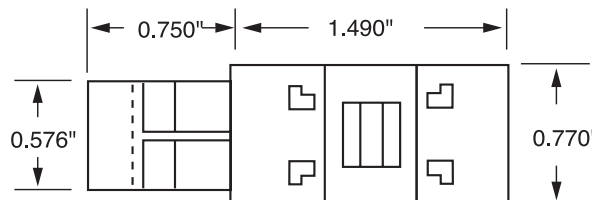

**THE DATASHEET OF
0SPL0001T**

CLASS CC AND MIDGET FUSE BLOCK ACCESSORIES

FBDIN1 Rail Adapter

Dimensions Inches

Features/Benefits

- DIN Rail adaptor for 30 A Midget, Class CC and Class G fuse blocks
- Patented design with no tools necessary for installation
- Permits snap-mounting of 30 A Midget, Class CC and Class G fuse blocks to standard and low profile 35 mm symmetrical DIN rails and 32 mm asymmetrical DIN rails
- Easy removal via disconnect tab

CLASS CC AND MIDGET FUSE BLOCK ACCESSORIES

SPL001 Rail Adapter

Dimensions

One-Pole

Features/Benefits

- 600 V 1/10-30 A Class CC and Midget fuse cover puller that offers increased protection when removing fuses
- Simple removal without the need for a separate puller
- Meets Dead-Front requirements
- Easily gangable with 1/8" diameter wire
- For use with all 600 V Class CC and Midget 1/10-30 A fuses
- Label provided for easy fuse identification
- Available in 1- or 2-pole configurations