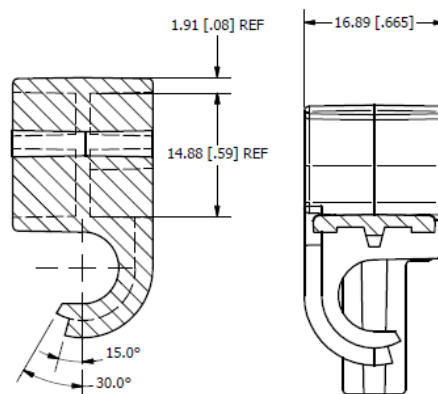

Web Resources

For additional technical information visit:
littelfuse.com/spl001

Disclaimer Notice – Information furnished is believed to be accurate and reliable. However, users should independently evaluate the suitability of and test each product selected for their own applications. Littelfuse products are not designed for, and may not be used in, all applications. Read complete Disclaimer Notice at www.littelfuse.com/product-disclaimer.