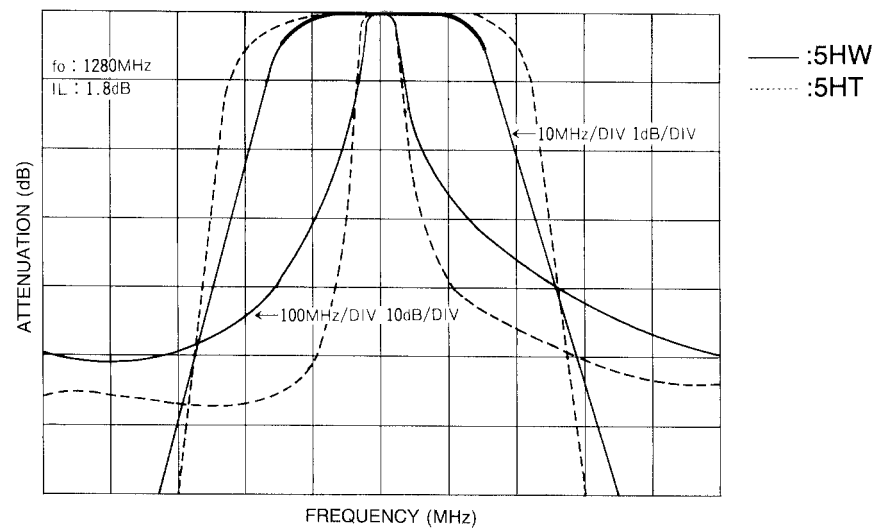

THE DATASHEET OF
5HT-36020AS-360

5HW Double Tuned
5HT Triple Tuned

Frequency Range: 5HW, 5HT 350-1500MHz

5HW

5HT

Characteristic

continued on next page

continued from previous page

STANDARD FILTERS SELECTION GUIDE

TYPE 5HW (Double Tuned)

TOKO Part Number	Center Frequency (MHz)	Bandwidth @ -1dB (MHz) min.	Selectivity		Ripple (dB) max.	Insertion Loss (dB) max.
			Fo-()MHz (dB) min.	Fo+()MHz (dB) min.		
5HW-35045A-365	365	6.0	25(50)	20(50)	1.0	4.5
5HW-36535A-380	380	7.0	25(50)	20(50)	1.0	4.5
5HW-39545A-425	425	7.0	25(50)	20(50)	1.0	4.5
5HW-40545A-430	430	7.0	25(50)	20(50)	1.0	4.5
5HW-44545A-475	475	8.0	22(50)	18(50)	1.0	4.5
5HW-47535A-505	505	10.0	20(50)	16(50)	1.0	4.5
5HW-51035A-530	530	10.0	20(50)	16(50)	1.0	4.5
5HW-52535A-545	545	10.0	20(50)	16(50)	1.0	4.5
5HW-58080A-625	625	10.0	18(50)	15(50)	1.0	4.5
5HW-65535A-670	670	14.0	26(100)	23(100)	1.0	3.5
5HW-94555A-959	959	18.0	20(100)	17(100)	1.0	3.5
5HW-100090A-1010	1010	16.0	18(100)	14(100)	1.0	3.5
5HW-109060A-1130	1130	18.0	16(100)	14(100)	1.0	3.5
5HW-115045F-1195	1195	24.0	20(100)	18(100)	1.0	3.5
5HW-120050F-1225	1225	18.0	24(100)	20(100)	1.0	3.5
5HW-125055F-1305	1305	25.0	20(100)	18(100)	1.0	3.5