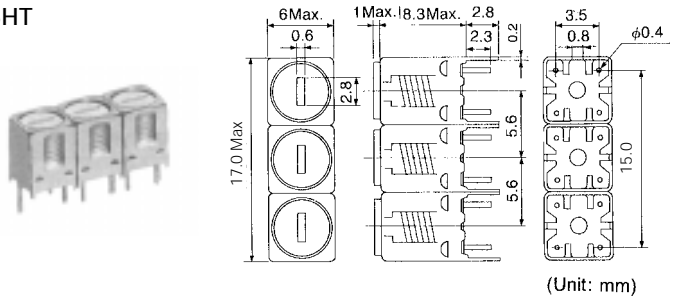

5HW Double Tuned
5HT Triple Tuned

Frequency Range: 5HW, 5HT 350-1500MHz

5HW

5HT

Characteristic

continued on next page