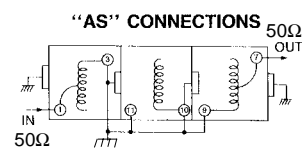

5HW Double Tuned
5HT Triple Tuned

Frequency Range: 5HW, 5HT 350-1500MHz

5HW

5HT

Characteristic

continued on next page