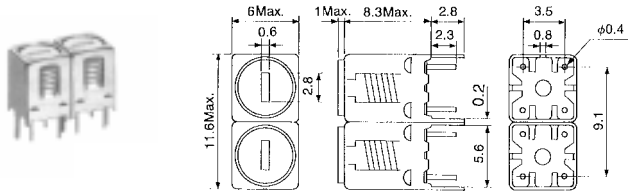

THE DATASHEET OF
5HT-36020AS-360

5HW Double Tuned
5HT Triple Tuned

Frequency Range: 5HW, 5HT 350-1500MHz

5HW

5HT

Characteristic

continued on next page

continued from previous page

STANDARD FILTERS SELECTION GUIDE

TYPE 5HW (Double Tuned)

TOKO Part Number	Center Frequency (MHz)	Bandwidth @ -1dB (MHz) min.	Selectivity		Ripple (dB) max.	Insertion Loss (dB) max.
			Fo-()MHz (dB) min.	Fo+()MHz (dB) min.		
5HW-35045A-365	365	6.0	25(50)	20(50)	1.0	4.5
5HW-36535A-380	380	7.0	25(50)	20(50)	1.0	4.5
5HW-39545A-425	425	7.0	25(50)	20(50)	1.0	4.5
5HW-40545A-430	430	7.0	25(50)	20(50)	1.0	4.5
5HW-44545A-475	475	8.0	22(50)	18(50)	1.0	4.5
5HW-47535A-505	505	10.0	20(50)	16(50)	1.0	4.5
5HW-51035A-530	530	10.0	20(50)	16(50)	1.0	4.5
5HW-52535A-545	545	10.0	20(50)	16(50)	1.0	4.5
5HW-58080A-625	625	10.0	18(50)	15(50)	1.0	4.5
5HW-65535A-670	670	14.0	26(100)	23(100)	1.0	3.5
5HW-94555A-959	959	18.0	20(100)	17(100)	1.0	3.5
5HW-100090A-1010	1010	16.0	18(100)	14(100)	1.0	3.5
5HW-109060A-1130	1130	18.0	16(100)	14(100)	1.0	3.5
5HW-115045F-1195	1195	24.0	20(100)	18(100)	1.0	3.5
5HW-120050F-1225	1225	18.0	24(100)	20(100)	1.0	3.5
5HW-125055F-1305	1305	25.0	20(100)	18(100)	1.0	3.5