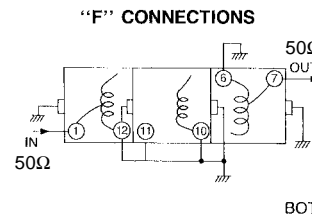

5HW Double Tuned
5HT Triple Tuned

Frequency Range: 5HW, 5HT 350-1500MHz

5HW

5HT

Characteristic

continued on next page