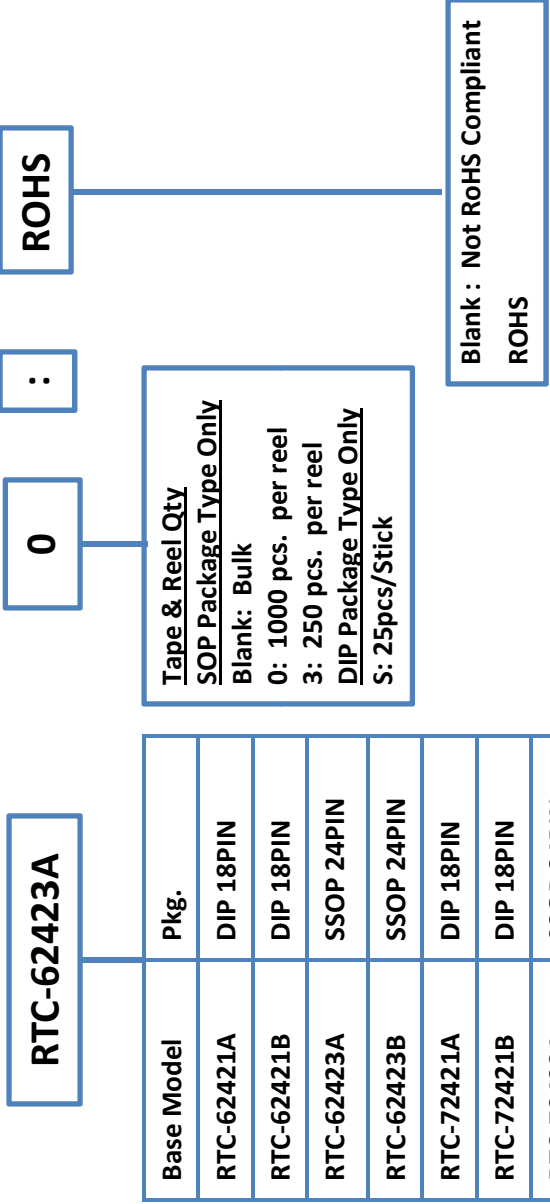

Product Configuration System

Real Time Clocks – Parallel 4-bit

October 2009