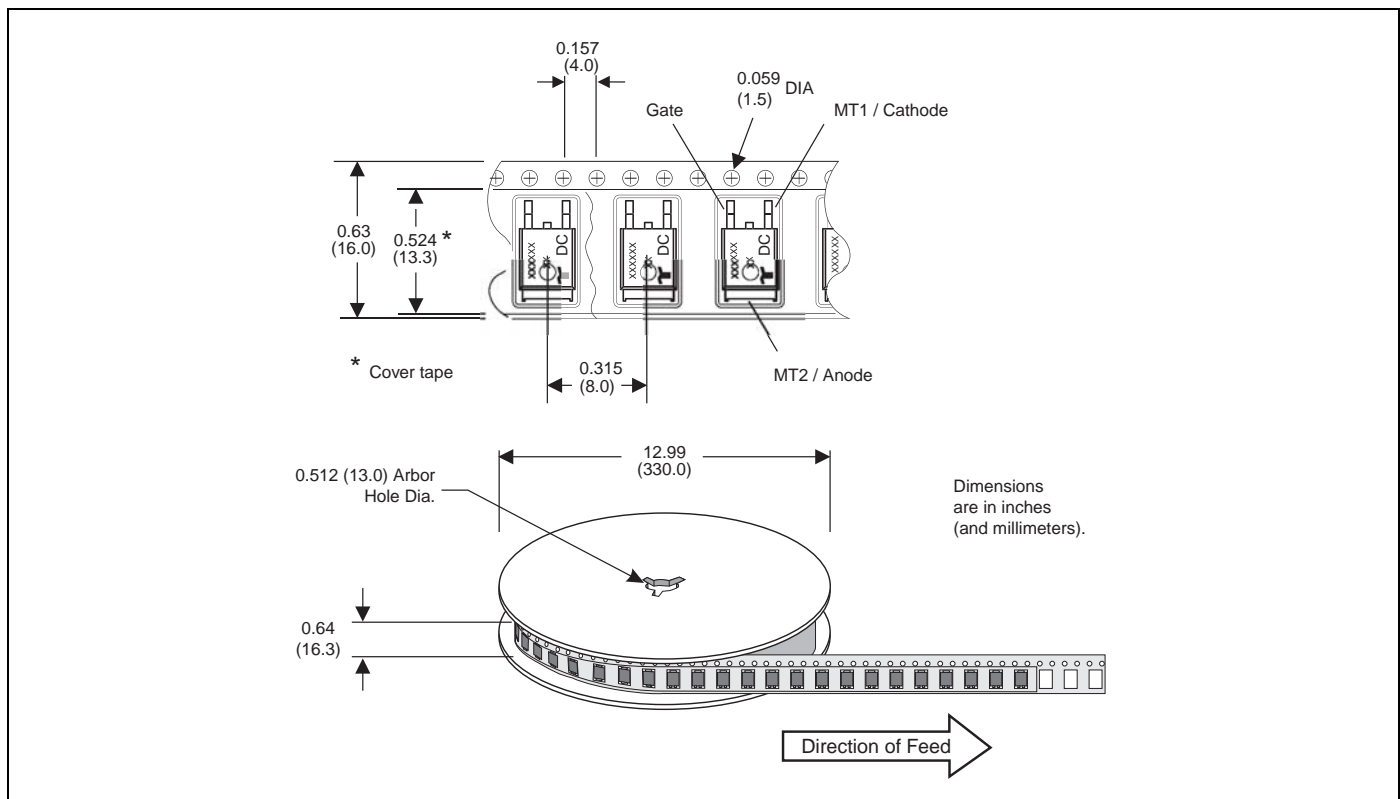

Reel Pack (RP) for TO-252 Embossed Carrier

Meets all EIA-481-2 Standards