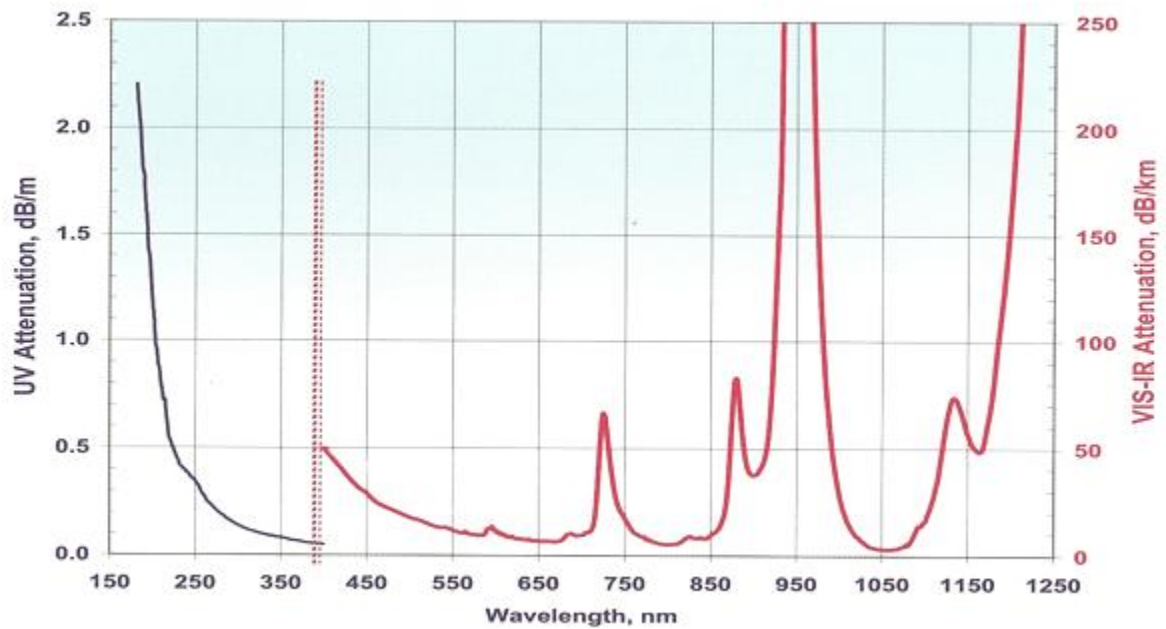

THE DATASHEET OF
1068000058

Low OH Optical Fiber Attenuation Chart

Figure 2-18 Attenuation, Type FI - Low -OH

High OH Optical Fiber Attenuation Chart

Figure 2-19 Attenuation, Type FV - High -OH

Looking for pricing, stock, or lifecycle information?