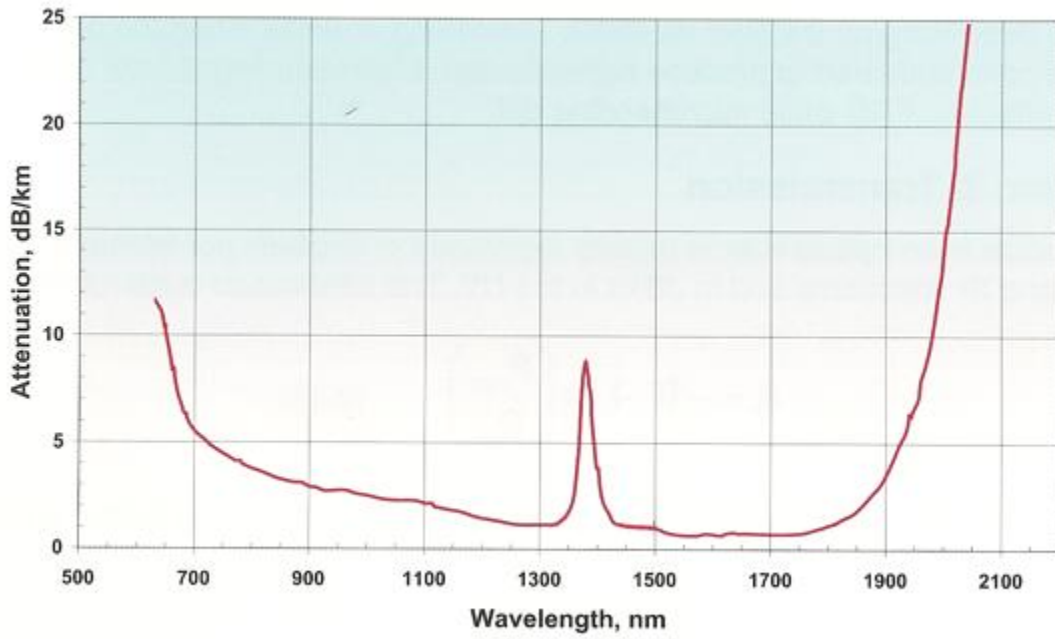

THE DATASHEET OF
1068000058

Low OH Optical Fiber Attenuation Chart

Figure 2-18 Attenuation, Type FI - Low -OH

High OH Optical Fiber Attenuation Chart

Figure 2-19 Attenuation, Type FV - High -OH

Looking for pricing, stock, or lifecycle information?