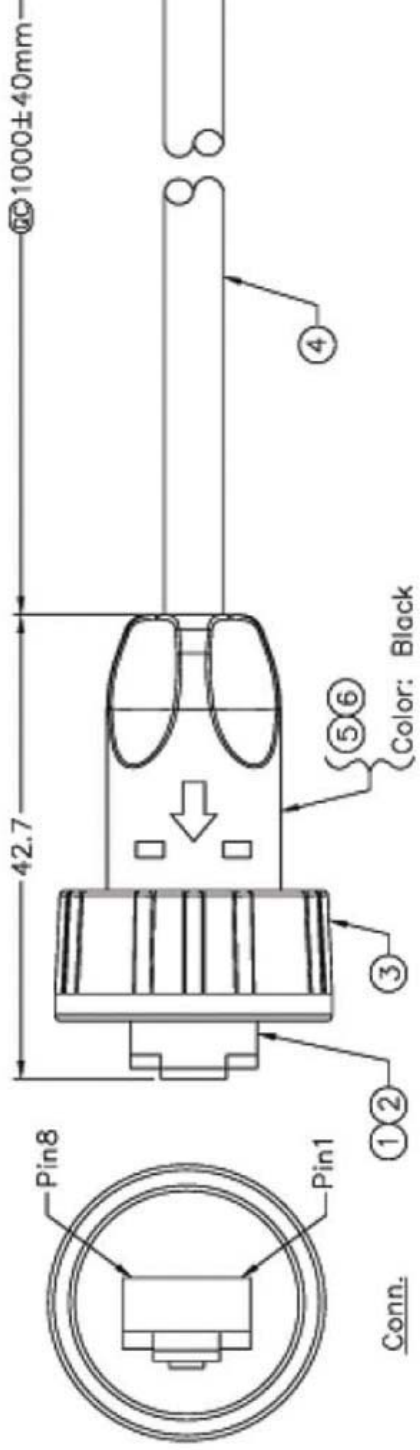

1000±40mm

SHELL	DRAIN WIRE
8	BROWN
7	BROWN / WHITE
6	GREEN
5	BLUE / WHITE
4	BLUE
3	GREEN / WHITE
2	ORANGE
1	ORANGE / WHITE
CONN.	WIRE COLOR
	PIN OUT

Material

- Plt
- Ca
- Cc
- Hc
- Sh
- Cc

TWIST TWIST TWIST TWIST

RoHS
Compliant

Scale	1:1	Item	Name
TOLERANCE		Drawn	12.02.11
X.X	±0.40	Approved	
X.XX	±0.25		
X.XXX	±0.15		
Angle	±3°		
		ASSMANN W'SW/ components	
		Date	Name

Looking for pricing, stock, or lifecycle information?

Click below to explore more details on WIN SOURCE:

- ⊖ [View A-KAB-RJ45-4U-1M on WIN SOURCE](#)
- ⊖ [Assmann WSW Components Information](#)

Optimize Your Supply Chain with WIN SOURCE Solutions

- ✓ Global Sourcing Solution
- ✓ Obsolete Management
- ✓ Cost Control Management
- ✓ Shortage Management
- ✓ Alternative Solution
- ✓ Excess Inventory Management