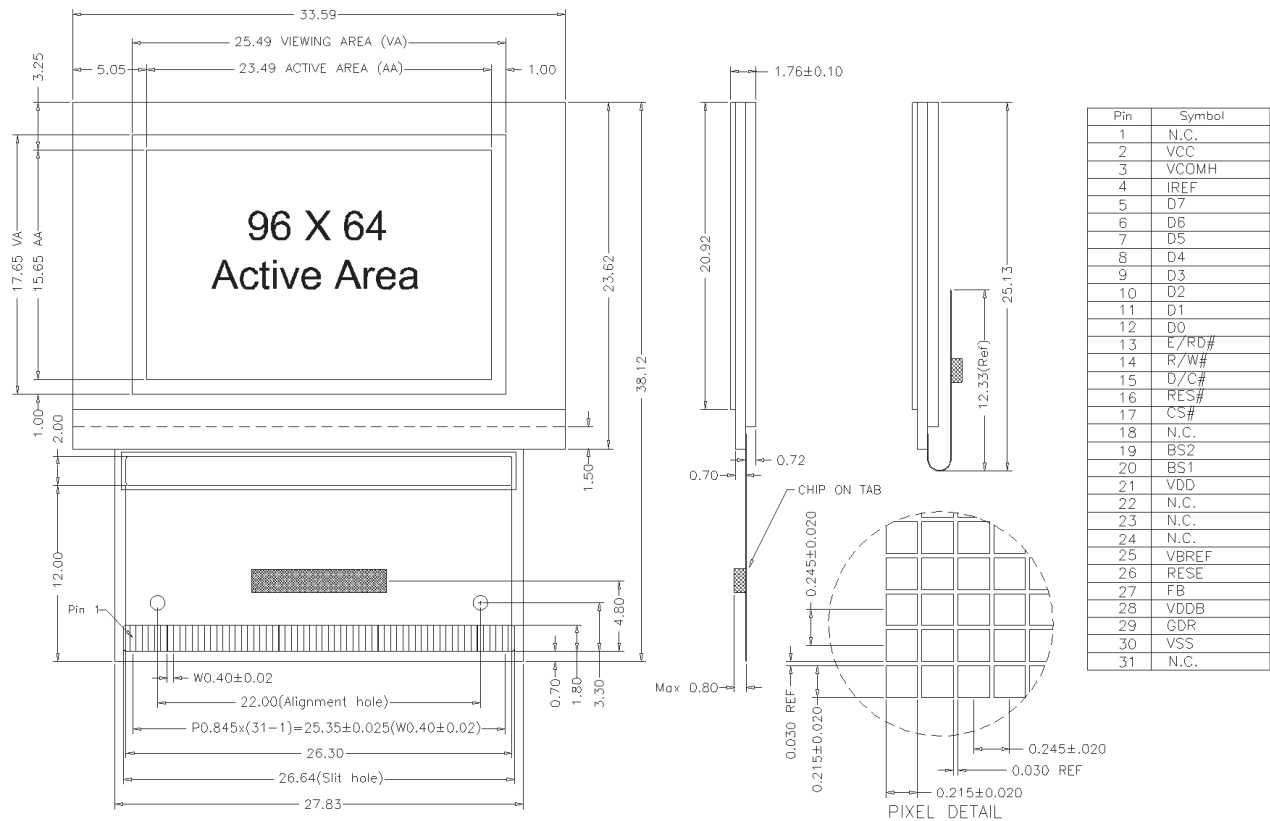

**THE DATASHEET OF
OS096064PK11MY0B10**

OLED DISPLAY SOLUTIONS

Pictiva™ 1.1-inch 96x64 OLED display

OS096064Px11MxxB10

Features

- Long-life OLED: up to 40K hrs lifetime to 50% luminance
- RoHS Compliant
- 4 color options
- High brightness, Fast response
- High-contrast, 180° viewing angle
- Ultra-thin structure
- Low power consumption

Specifications

Display Format	96 Columns x 64 Rows				
Diagonal	1.1 inch				
Pixel Pitch	0.245 mm x 0.245 mm				
Color, Luminance & Lifetime	Color On Demand	CIE x	CIE y	cd/m ²	Lifetime hrs, 25°C
	Elegance Yellow	0.46	0.54	100/200*	40K/10K*
	Lime Green	0.37	0.62	100	10K
	Tiger Orange	0.63	0.37	60	10K
	Galaxy White	0.25	0.25	35	TBA
Grayscale	1 or 4 bit				
Active Area	23.49 (W) X 15.65 (H) mm				
Module Size	33.59 (W) X 38.12 (H) X 1.72 (T) mm				
Viewing Angle	180°				
Contrast Ratio	2000:1 dark ambient				
Temperature	-30°C to +70°C Operating				
Voltage	2.4V – 3.5V (Logic) 12V – 13V (OLED Supply)				
Power	0.05 mW (Sleep Mode)				
Interface	Parallel or Serial, TAB interconnect				
Driver	SSD1303/SDD0323 on TAB				
Weight	2.95g nominal				

* High Brightness Mode

Mechanical Dimensions and Pin Description

Ordering Information

Part Number	Order Number	Description
1-bit		
OS096064PN11MY0B10	Q65110A3348	Pictiva™ 1.1 inch 96x64 OLED Display, Elegance Yellow
OS096064PN11MG1B10	Q65110A4052	Pictiva™ 1.1 inch 96x64 OLED Display, Lime Green
OS096064PN11MO1B10	Q65110A4053	Pictiva™ 1.1 inch 96x64 OLED Display, Tiger Orange
OS096064PN11MW1B10	Q65110A4163	Pictiva™ 1.1 inch 96x64 OLED Display, Galaxy White
4-bit		
OS096064PK11MY0B10	Q65110A4054	Pictiva™ 1.1 inch 96x64 OLED Display, Elegance Yellow
OS096064PK11MG1B10	Q65110A4585	Pictiva™ 1.1 inch 96x64 OLED Display, Lime Green
OS096064PK11MO1B10	Q65110A4586	Pictiva™ 1.1 inch 96x64 OLED Display, Tiger Orange
OS096064PK11MW1B10	Q65110A4701	Pictiva™ 1.1 inch 96x64 OLED Display, Galaxy White