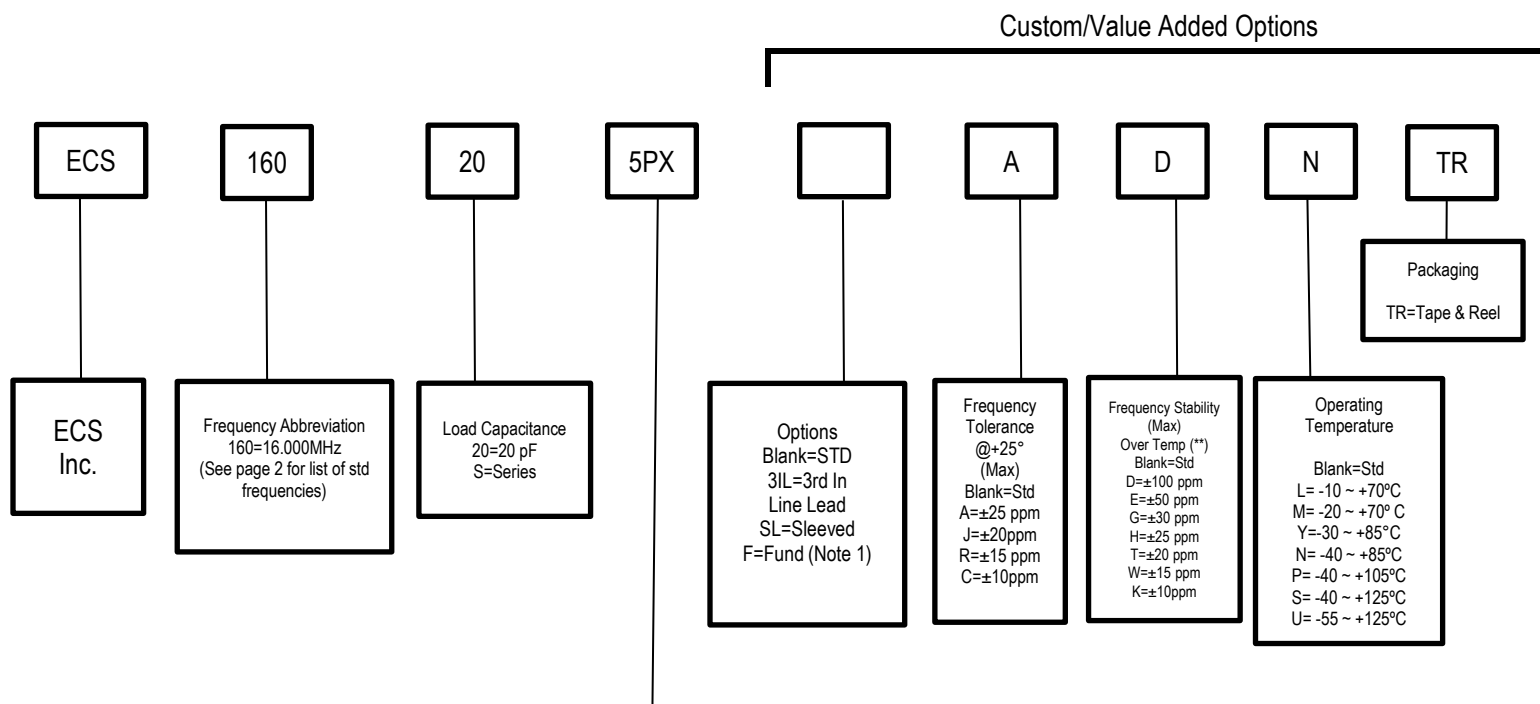

Crystal Part Numbering Guide

Example: P/N ECS-160-20-5PX (Std P/N)
P/N ECS-160-20-5PX-ADN (Custom P/N)

(Package Code) Model Types						
(1X) HC-49UX	(8X) ECS-3x8X	(17X) ECX-306X	(23G) ECS-23G	(33QZ) ECX-33BQZ	(36Q) ECX-2236Q	(49) ECX-49
(3X) CSM-3X	(9X) ECS-3x9X	(18) CSM-12	(24) ECX-3TA*	(33Q) ECX-33Q	(37) ECX-1637	
(4X) HC-49USX3.5H	(10X) ECS-3x10X	(19A) ECX-19A	(25) UM-4	(34B) ECX-31B	(37Q) ECX-1637Q	
(4LX) HC-49USX2.5H	(11) ECX-205*	(20A) CSM-8	(28AX) CSM-4A	(34G) ECX-34G	(38) ECX-71	
(4VX) HC-49USSX	(12) ECX-12	(20BM) CSM-8M	(28ALX) CSM-4ALX	(34R) ECX-34R	(39) ECX-39	
(5PX) CSM-7X4.3H	(12R) ECX-12R	(20BQ) CSM-8Q	(30) ECX-53	(34RR) ECX-34RR	(42) ECX-42	
(5PLX) CSM-7X3.2H	(12L) ECX-12L	(21) UM-5	(30B) ECX-53B	(34S) ECX-34S	(46X) HC-46X	
(5PVX) CSM-7SSX2.6H	(13X) ECS-2x6X	(22) UM-1	(30BQ) ECX-53BQ	(34Q) ECX-34Q	(47) ECX-1247	
(5G3X) CSM-7X-3L	(13FLX) ECS-2X6-FLX	(22SMJ) ECX-UM-1	(30BQZ) ECX-53BQZ	(35) CSM-9	(47Q) ECX-1247Q	
(6) ECX-206*	(14X) ECS-1x5X	(23A) ECX-64A	(33) ECX-32	(35BQZ) ECX-35BQZ	(48) ECX-1048	
(7SX) ECX-3SX	(16) ECX-16	(23B) ECX-64	(33B) ECS-33B	(36) ECX-2236	(48B) ECX-1048B	

* Discontinued

** Please consult ECS for available Temp Range options of tight stability crystals

Note 1: Crystals over 24,000 MHz will be 3rd overtone (if available on data sheet) unless fundamental mode is requested. An "F" suffix after the package type indicates a fundamental mode i.e. ECS-300-S-1-F would be a 30,000 MHz Fundamental mode crystal