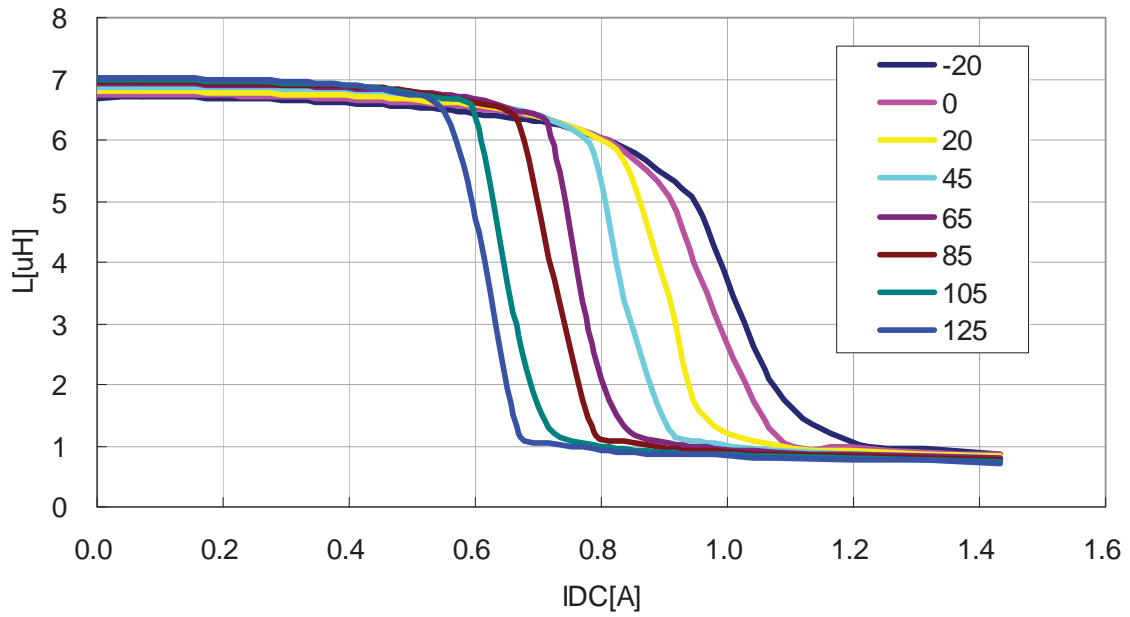

VLF3012ST-220MR43

L-Q Frequency Characteristics

VLF3012ST-330MR33

DC Bias & Temperature Characteristics(1MHz)

VLF3012ST-1R0N2R0

VLF3012ST-2R2M1R4

DC Bias & Temperature Characteristics(1MHz)

VLF3012ST-3R3M1R1

VLF3012ST-4R7MR91

DC Bias & Temperature Characteristics(1MHz)

VLF3012ST-6R8MR78

VLF3012ST-100MR59

DC Bias & Temperature Characteristics(1MHz)

VLF3012ST-150MR49

VLF3012ST-220MR43

DC Bias & Temperature Characteristics(1MHz)