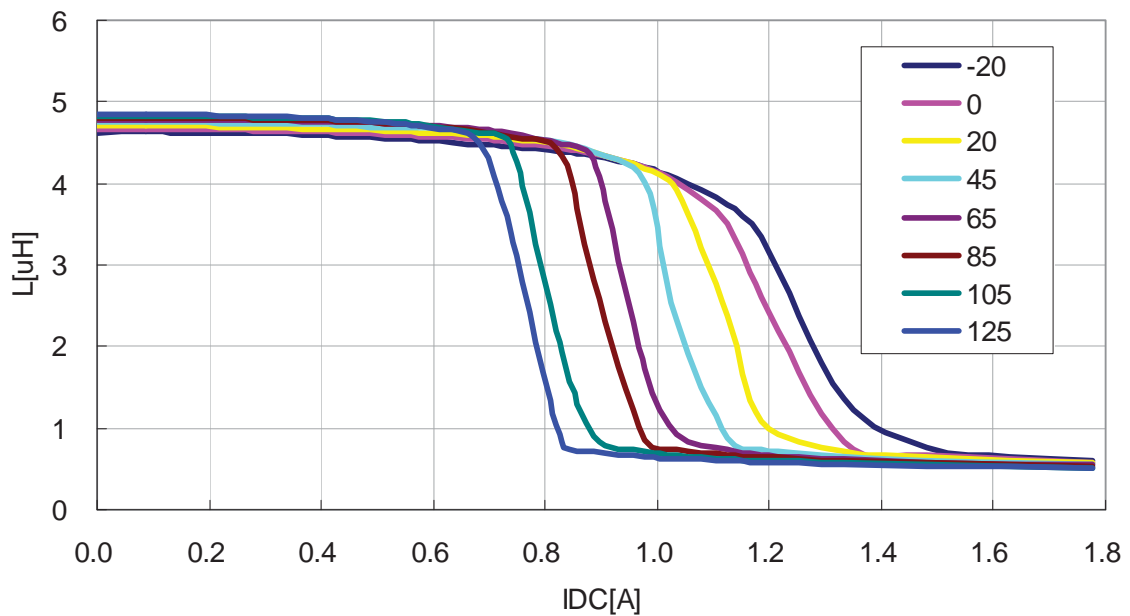

VLF3012ST-220MR43

L-Q Frequency Characteristics

VLF3012ST-330MR33

DC Bias & Temperature Characteristics(1MHz)

VLF3012ST-1R0N2R0

VLF3012ST-2R2M1R4

DC Bias & Temperature Characteristics(1MHz)

VLF3012ST-3R3M1R1

VLF3012ST-4R7MR91

DC Bias & Temperature Characteristics(1MHz)

VLF3012ST-6R8MR78

VLF3012ST-100MR59

DC Bias & Temperature Characteristics(1MHz)

VLF3012ST-150MR49

VLF3012ST-220MR43

DC Bias & Temperature Characteristics(1MHz)