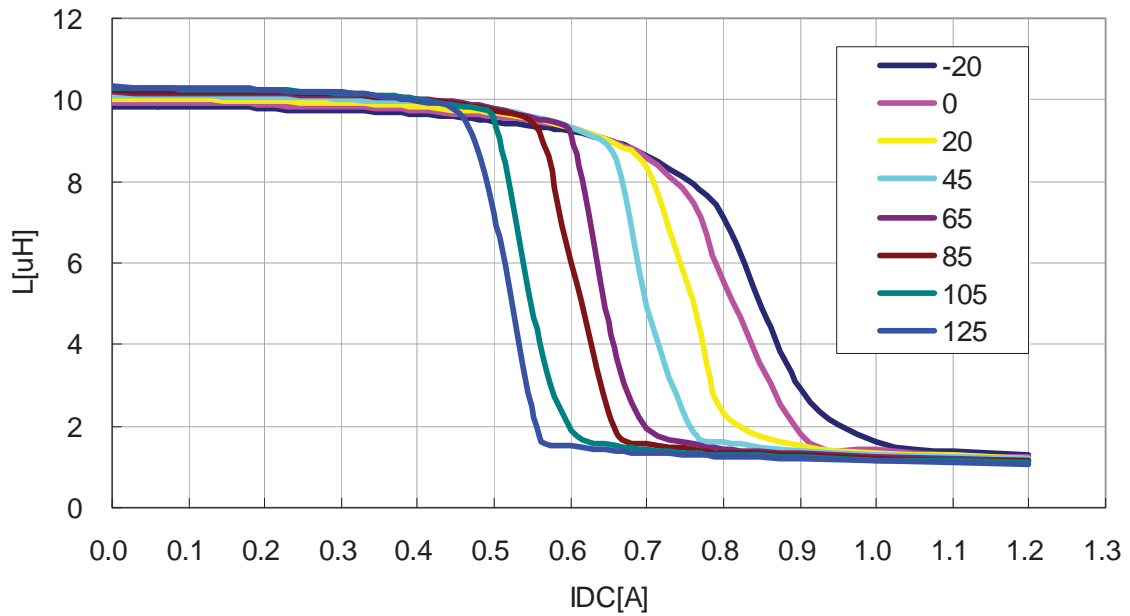

VLF3012ST-4R7MR91

DC Bias & Temperature Characteristics(1MHz)

VLF3012ST-6R8MR78

VLF3012ST-100MR59

DC Bias & Temperature Characteristics(1MHz)

VLF3012ST-150MR49

VLF3012ST-220MR43

DC Bias & Temperature Characteristics(1MHz)