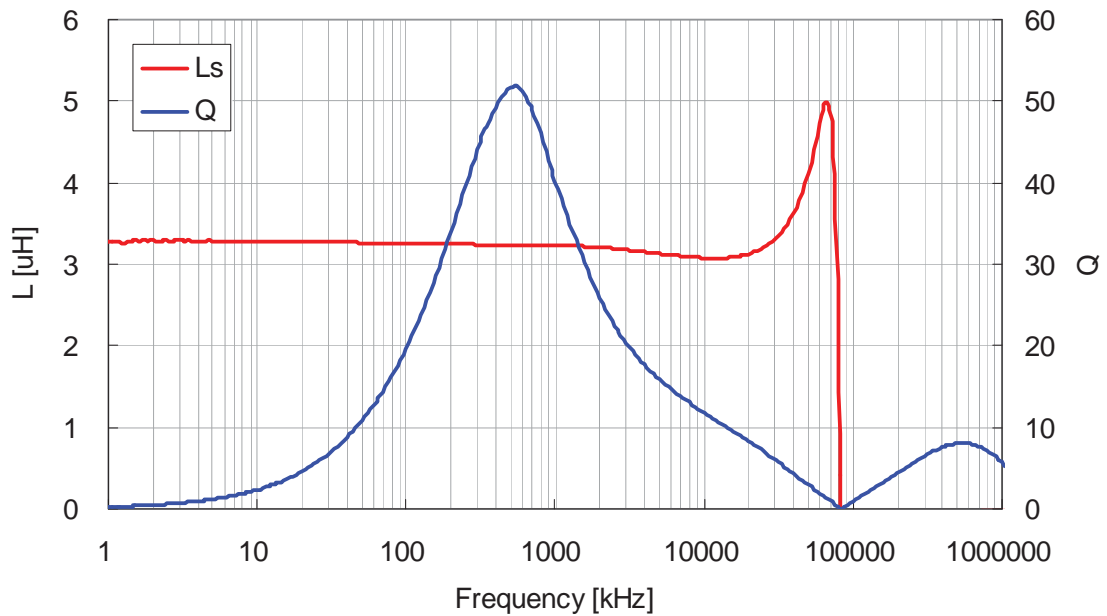

L-Q Frequency Characteristics

VLF3012ST-3R3M1R1