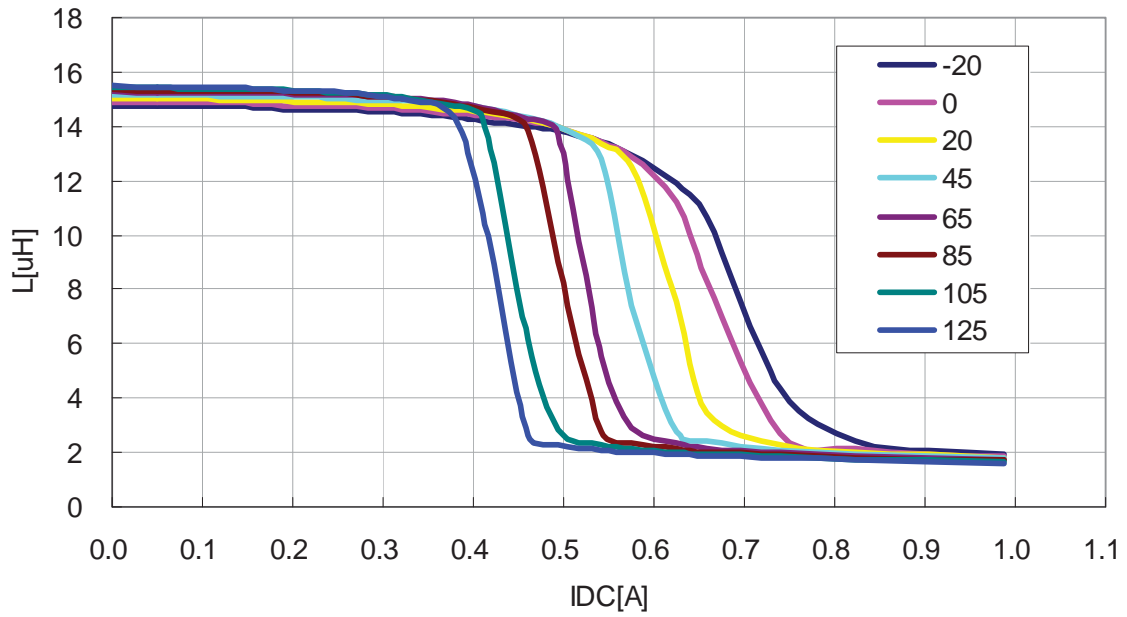

VLF3012ST-4R7MR91

DC Bias & Temperature Characteristics(1MHz)

VLF3012ST-6R8MR78

VLF3012ST-100MR59

DC Bias & Temperature Characteristics(1MHz)

VLF3012ST-150MR49

VLF3012ST-220MR43

DC Bias & Temperature Characteristics(1MHz)