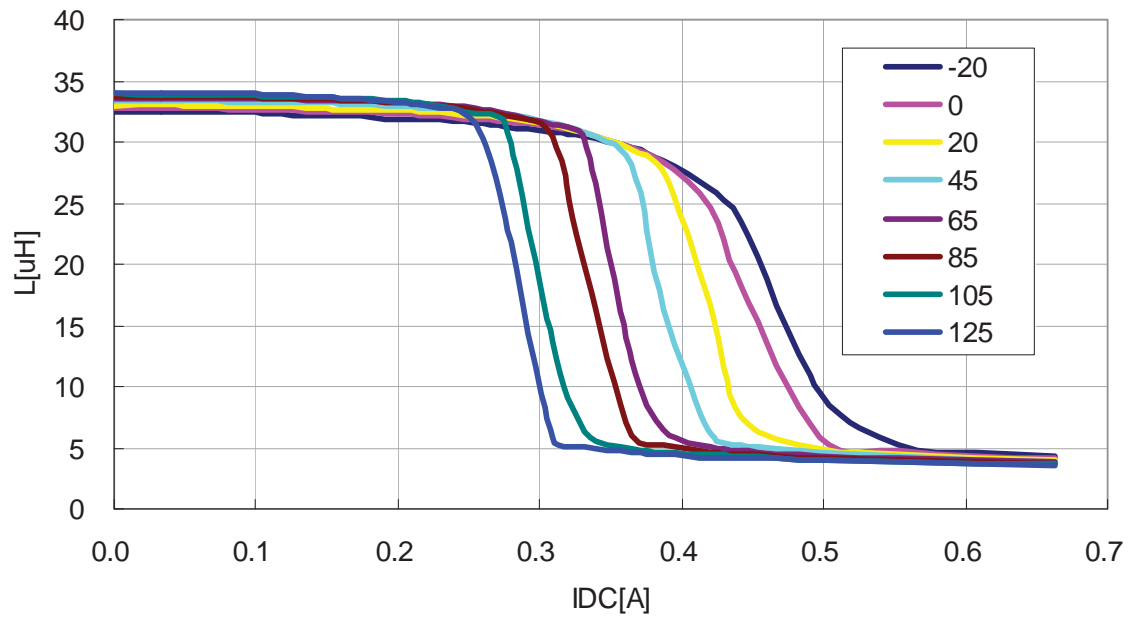

DC Bias & Temperature Characteristics(1MHz)

VLF3012ST-330MR33