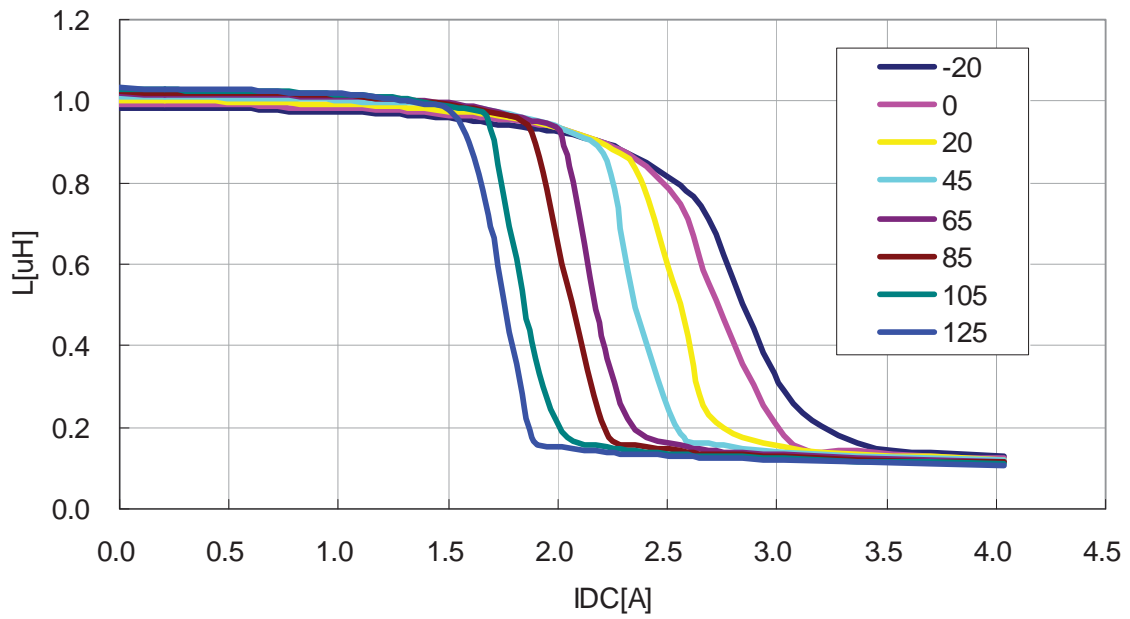

VLF3012ST-220MR43

L-Q Frequency Characteristics

VLF3012ST-330MR33

DC Bias & Temperature Characteristics(1MHz)

VLF3012ST-1R0N2R0

VLF3012ST-2R2M1R4

DC Bias & Temperature Characteristics(1MHz)

VLF3012ST-3R3M1R1

VLF3012ST-4R7MR91

DC Bias & Temperature Characteristics(1MHz)

VLF3012ST-6R8MR78

VLF3012ST-100MR59

DC Bias & Temperature Characteristics(1MHz)

VLF3012ST-150MR49

VLF3012ST-220MR43

DC Bias & Temperature Characteristics(1MHz)