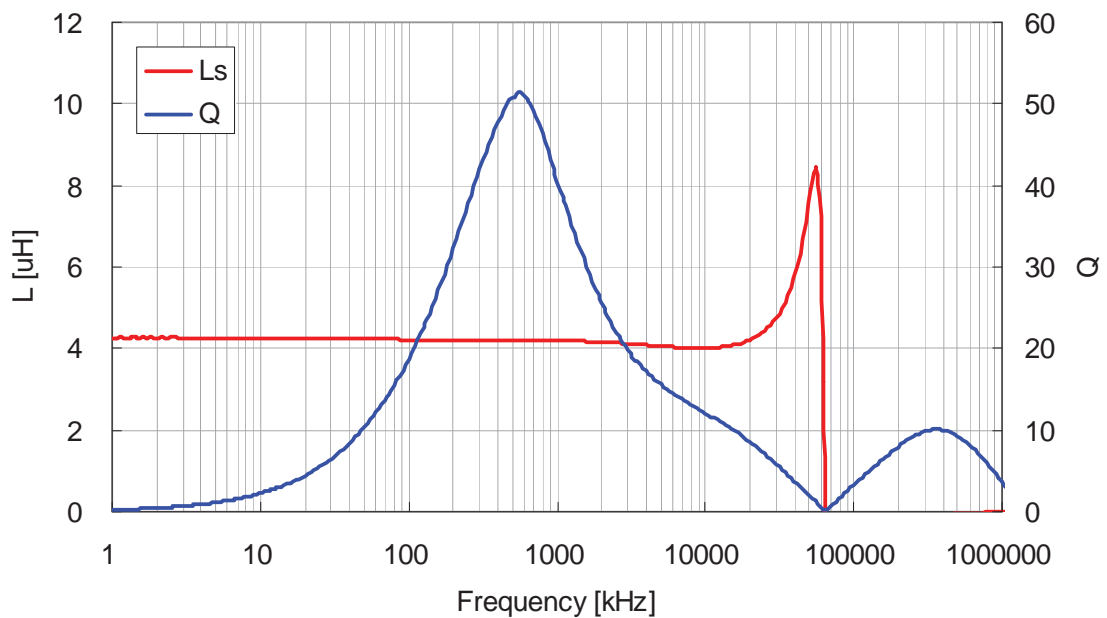

VLF3012ST-4R7MR91