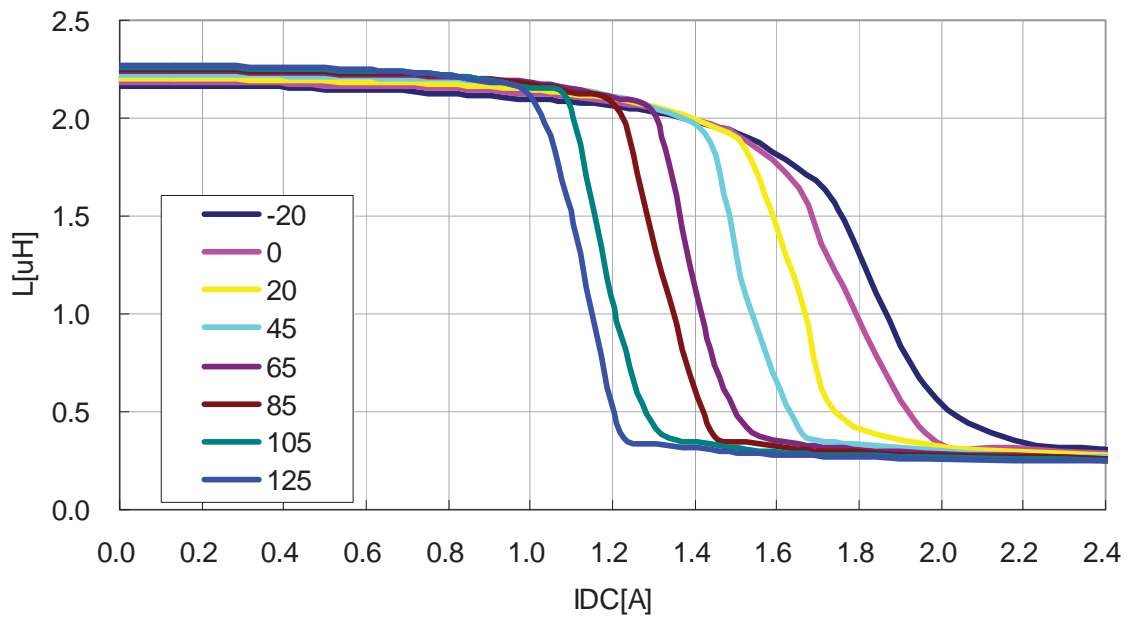

VLF3012ST-220MR43

L-Q Frequency Characteristics

VLF3012ST-330MR33

DC Bias & Temperature Characteristics(1MHz)

VLF3012ST-1R0N2R0

VLF3012ST-2R2M1R4

DC Bias & Temperature Characteristics(1MHz)

VLF3012ST-3R3M1R1

VLF3012ST-4R7MR91

DC Bias & Temperature Characteristics(1MHz)

VLF3012ST-6R8MR78

VLF3012ST-100MR59

DC Bias & Temperature Characteristics(1MHz)

VLF3012ST-150MR49

VLF3012ST-220MR43

DC Bias & Temperature Characteristics(1MHz)