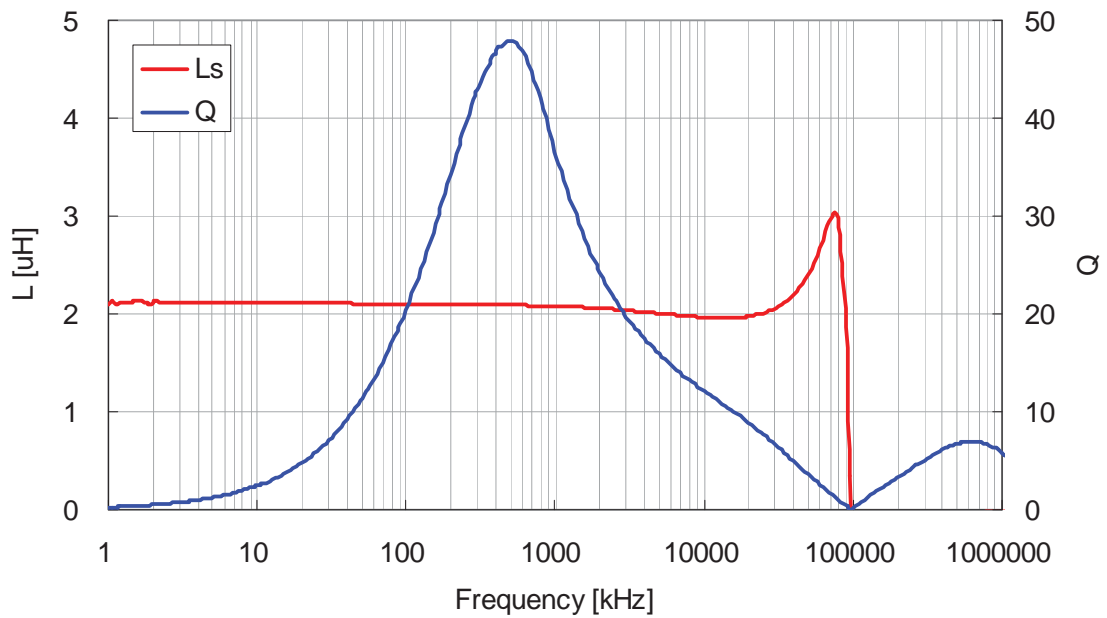

CONTENTS

L-Q Frequency Characteristics
DC Bias & Temperature Characteristics(1MHz)
Temperature Rise
Temperature Characteristics

TDK CORPORATION

L-Q Frequency Characteristics

VLF3012ST-1R0N2R0

VLF3012ST-2R2M1R4