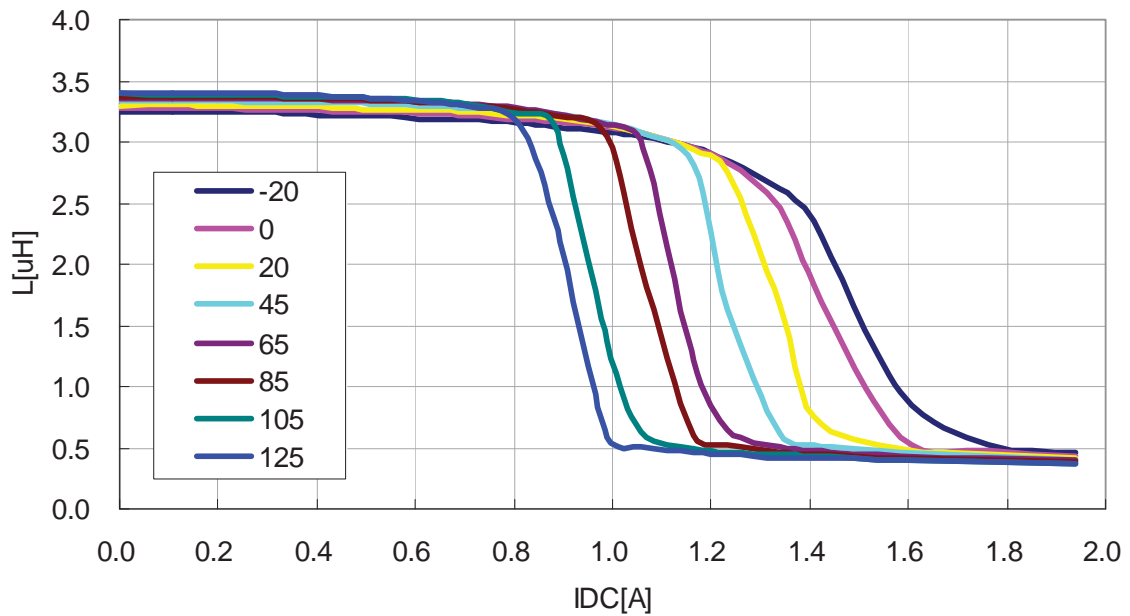

VLF3012ST-220MR43

L-Q Frequency Characteristics

VLF3012ST-330MR33

DC Bias & Temperature Characteristics(1MHz)

VLF3012ST-1R0N2R0

VLF3012ST-2R2M1R4

DC Bias & Temperature Characteristics(1MHz)

VLF3012ST-3R3M1R1

VLF3012ST-4R7MR91

DC Bias & Temperature Characteristics(1MHz)

VLF3012ST-6R8MR78

VLF3012ST-100MR59

DC Bias & Temperature Characteristics(1MHz)

VLF3012ST-150MR49

VLF3012ST-220MR43

DC Bias & Temperature Characteristics(1MHz)