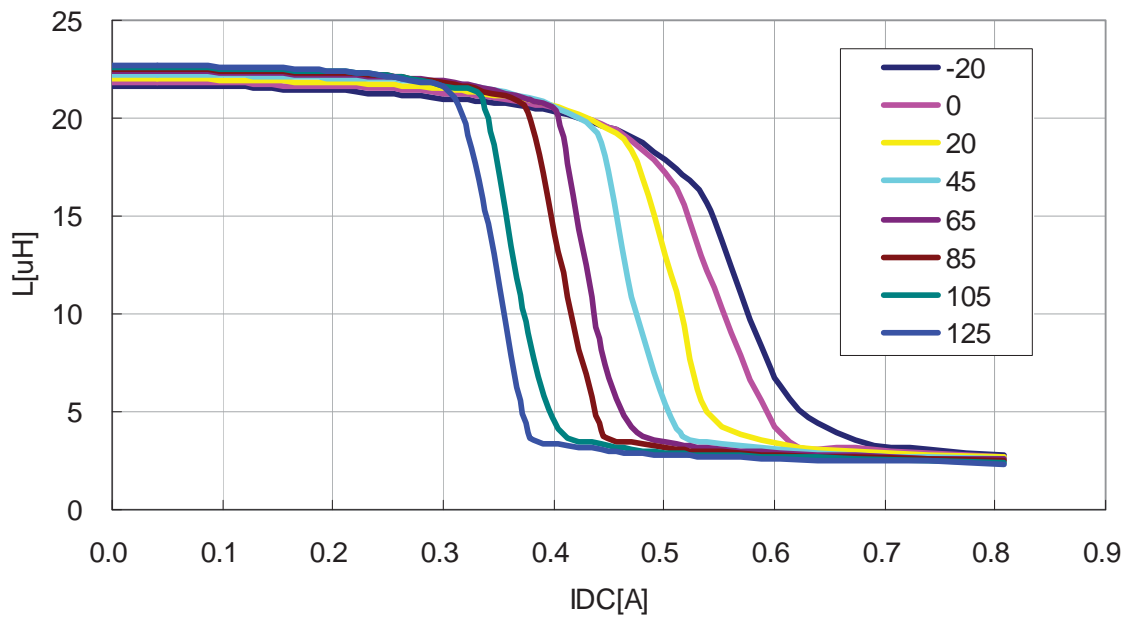

VLF3012ST-4R7MR91

DC Bias & Temperature Characteristics(1MHz)

VLF3012ST-6R8MR78

VLF3012ST-100MR59

DC Bias & Temperature Characteristics(1MHz)

VLF3012ST-150MR49

VLF3012ST-220MR43

DC Bias & Temperature Characteristics(1MHz)