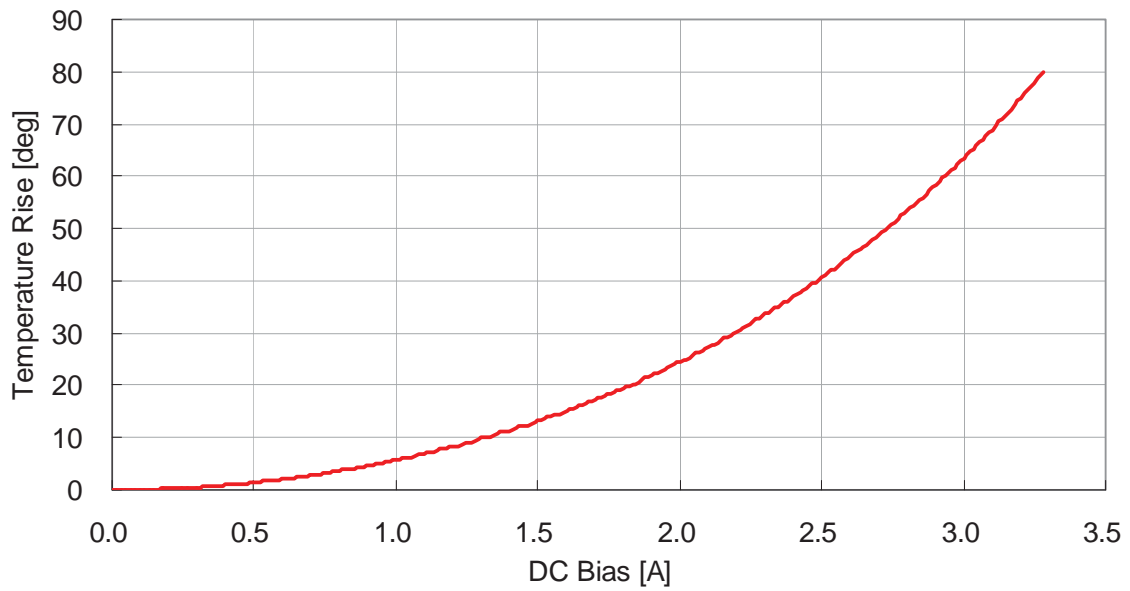

Temperature Rise

VLF3012ST-1R0N2R0