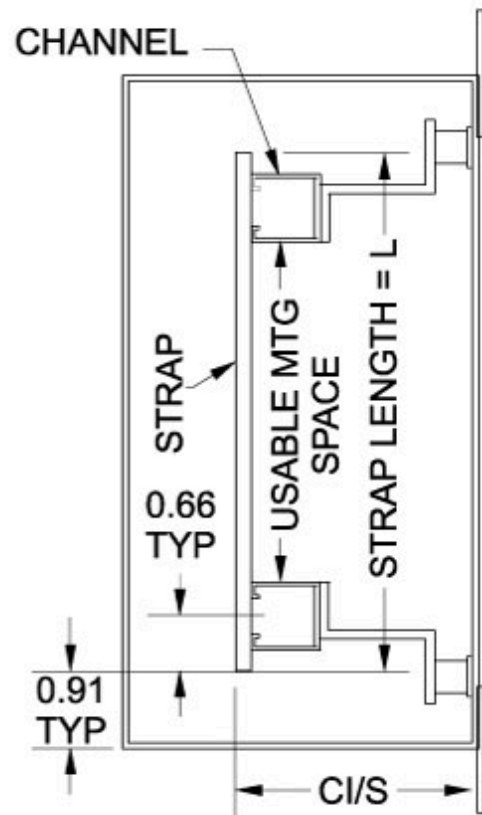

Bracket Assembly

- Each kit consists of two brackets.
- "C" channel construction provides easy alignment of terminal straps.

Terminal Strap

- 1.5" wide x 0.187" thick steel.
- Each strap includes spring locking hardware.
- Countersunk holes in straps provide extra terminal mounting space.

How to Order

- Each enclosure requires one bracket assembly kit and the required number of straps (Strap Part No. corresponds to enclosure dimension "A" and is mounted parallel to same, Bracket Part No. corresponds to enclosure dimension "B" and is mounted parallel to same).
- Example: For a PJ864L enclosure, order one 14B6 bracket assembly and a minimum of one 14B8 terminal strap kits. Additional terminal strap kits will provide additional mounting space.

Front View

Side View

Detail A

Single Strap	Usable		Bracket (Pair)	Fits PJ				
Part No.	L	Mounting Space	Part No.	W	A	B	C	Enclosure
14S8	6.19	4.30	14B6	6.00	5.00	4.25	1.55	PJ864... ¹
14S10	8.19	6.30	14B8	8.00	7.00	6.25	1.55	PJ1086... ¹
14S12	10.19	8.30	14B10	10.00	9.00	8.25	2.79	PJ12106... ¹
14S14	12.19	10.30	14B12	12.00	11.00	10.25	2.79	PJ14126... ¹
14S16	14.19	12.30	14B14	14.00	13.00	12.25	2.79	PJ16148... ¹