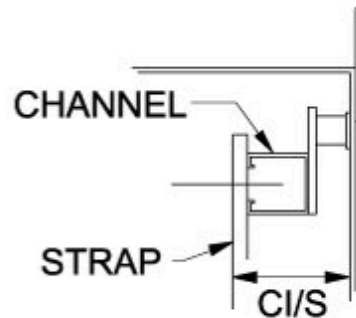

Bracket Assembly

- Each kit consists of two brackets.
- "C" channel construction provides easy alignment of terminal straps.

Terminal Strap

- 1.5" wide x 0.187" thick steel.
- Each strap includes spring locking hardware.
- Countersunk holes in straps provide extra terminal mounting space.

How to Order

- Each enclosure requires one bracket assembly kit and the required number of straps (Strap Part No. corresponds to enclosure dimension "A" and is mounted parallel to same, Bracket Part No. corresponds to enclosure dimension "B" and is mounted parallel to same).
- Example: For a PJ864L enclosure, order one 14B6 bracket assembly and a minimum of one 14B8 terminal strap kits. Additional terminal strap kits will provide additional mounting space.

Front View

Side View

Detail A

Single Strap	Usable		Bracket (Pair)	Fits PJ				
Part No.	L	Mounting Space	Part No.	W	A	B	C	Enclosure
14S8	6.19	4.30	14B6	6.00	5.00	4.25	1.55	PJ864... ¹
14S10	8.19	6.30	14B8	8.00	7.00	6.25	1.55	PJ1086... ¹
14S12	10.19	8.30	14B10	10.00	9.00	8.25	2.79	PJ12106... ¹
14S14	12.19	10.30	14B12	12.00	11.00	10.25	2.79	PJ14126... ¹
14S16	14.19	12.30	14B14	14.00	13.00	12.25	2.79	PJ16148... ¹

¹ Compatible with all latch types

Tags: terminal kit, bracket, terminal strap, terminal block, 1414, PJ

Data subject to change without notice

Looking for pricing, stock, or lifecycle information?

Click below to explore more details on WIN SOURCE: