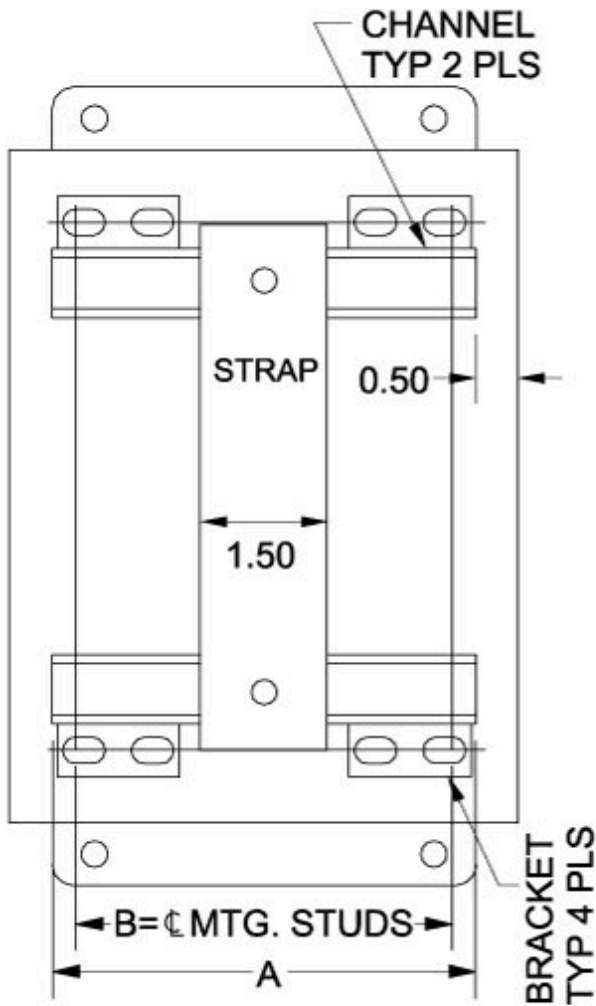

Bracket Assembly

- Each kit consists of two brackets.
- "C" channel construction provides easy alignment of terminal straps.

Terminal Strap

- 1.5" wide x 0.187" thick steel.
- Each strap includes spring locking hardware.
- Countersunk holes in straps provide extra terminal mounting space.

How to Order

- Each enclosure requires one bracket assembly kit and the required number of straps (Strap Part No. corresponds to enclosure dimension "A" and is mounted parallel to same, Bracket Part No. corresponds to enclosure dimension "B" and is mounted parallel to same).
- Example: For a PJ864L enclosure, order one 14B6 bracket assembly and a minimum of one 14B8 terminal strap kits. Additional terminal strap kits will provide additional mounting space.

Front View

Side View

Detail A

Single Strap	Usable		Bracket (Pair)	Fits PJ				
Part No.	L	Mounting Space	Part No.	W	A	B	C	Enclosure
14S8	6.19	4.30	14B6	6.00	5.00	4.25	1.55	PJ864... ¹
14S10	8.19	6.30	14B8	8.00	7.00	6.25	1.55	PJ1086... ¹
14S12	10.19	8.30	14B10	10.00	9.00	8.25	2.79	PJ12106... ¹
14S14	12.19	10.30	14B12	12.00	11.00	10.25	2.79	PJ14126... ¹
14S16	14.19	12.30	14B14	14.00	13.00	12.25	2.79	PJ16148... ¹