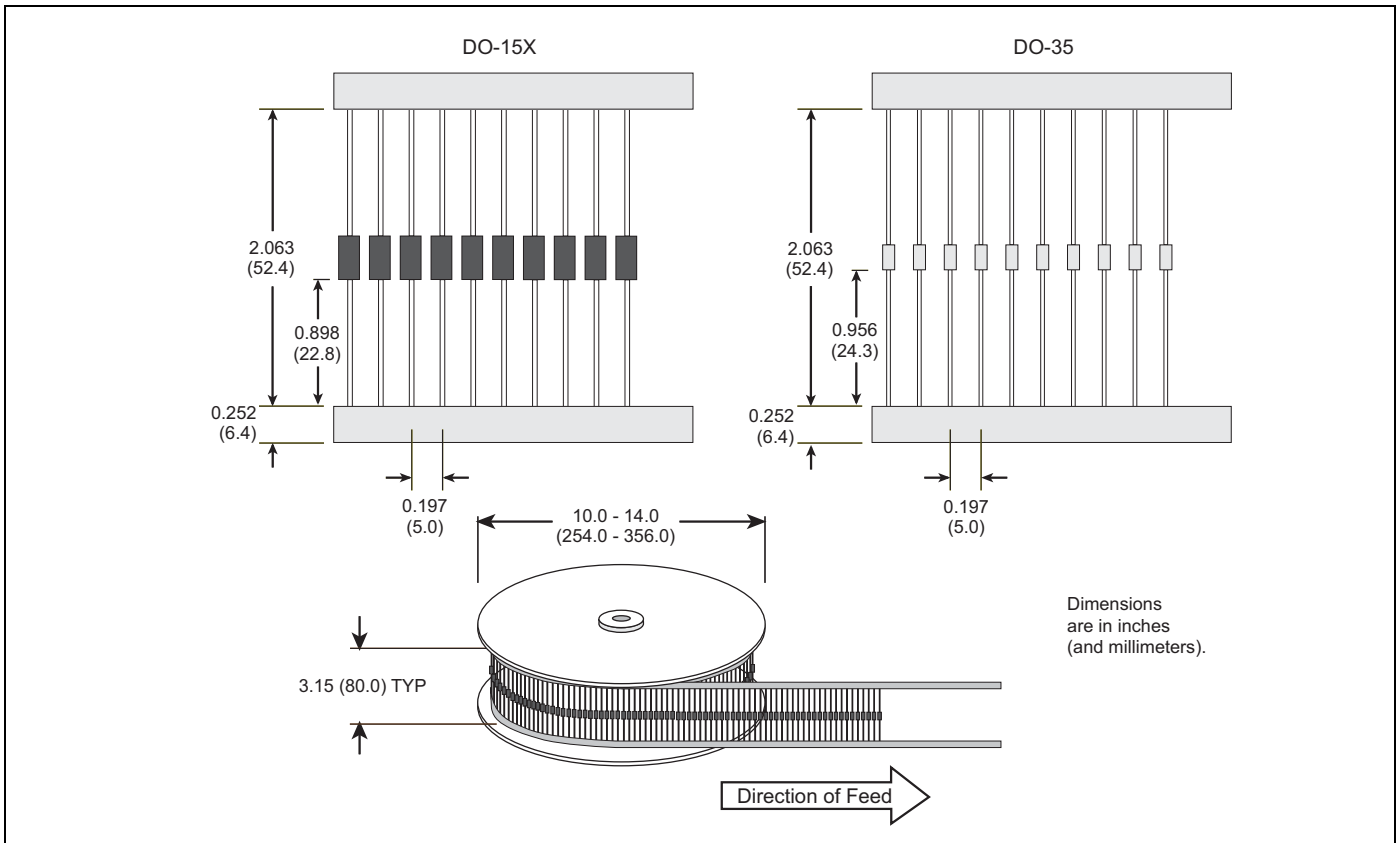

DO-15X and DO-35 Reel Pack (RP)

Meets all EIA RS-296 Standards