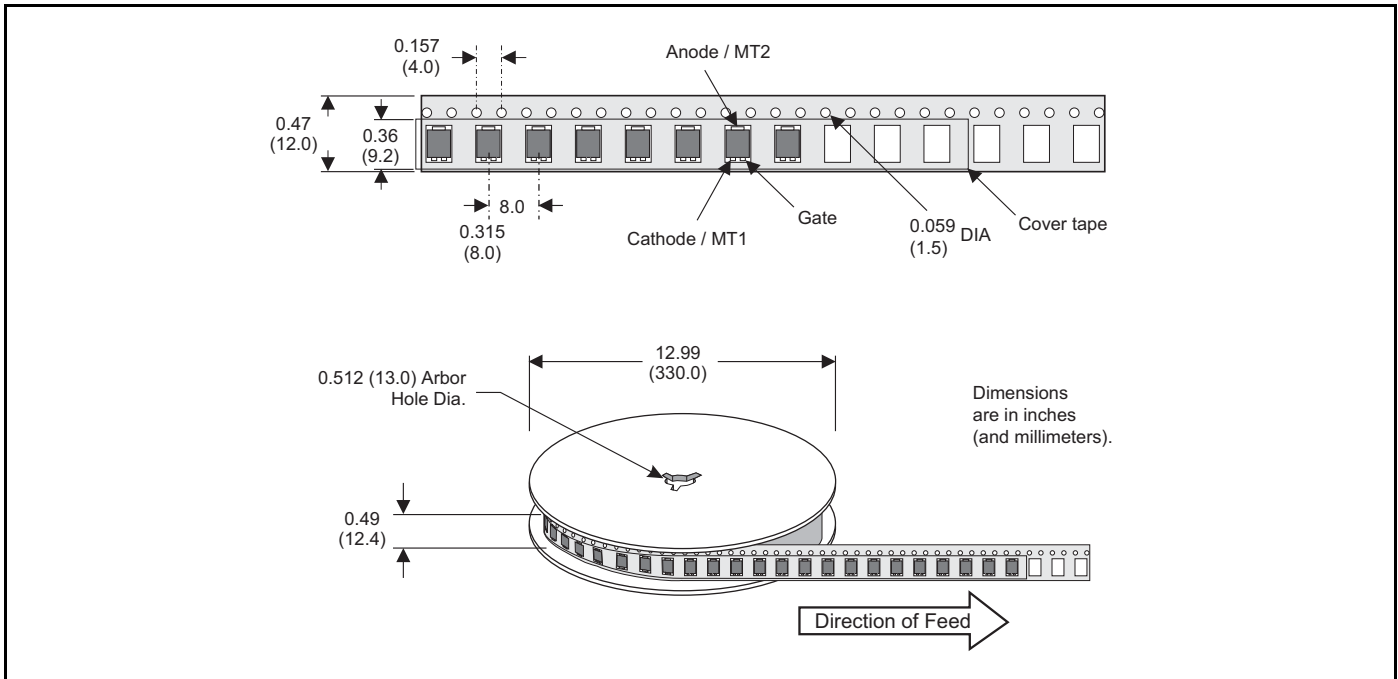

Compak Embossed Carrier Reel Pack (RP)

Meets all EIA-481-1 Standards