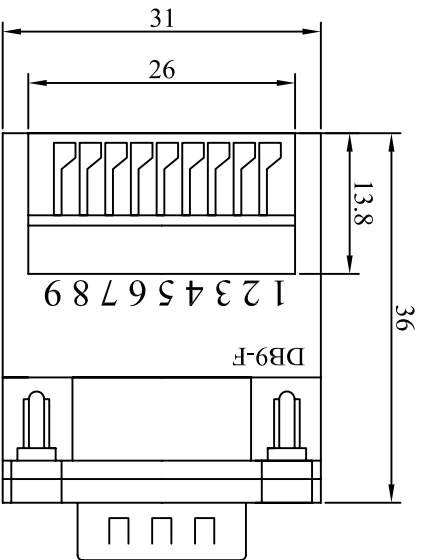

THE DATASHEET OF 4512

P2

DB9P MALE

N, SHORT & MISSWIRE TEST.
 ohm,
 1 ohm.
 sec.

M	IPCS
	IPCS
	IPCS
N	IPCS
	IPCS
	QTY

Premier Cable MFG Co Ltd					
TITLE	DBP MALE ADAPTER				
	CUSTOMER	PCM-T-9M			
	CUSTOMER'S ITEM				
SCALE	1:1	DRAWN BY	Steve	DATE	2020.02.12
UNIT	mm	CHECKED BY		DRAWING NO.	
REV.	A	APPROVED BY		PCM-USB-106	