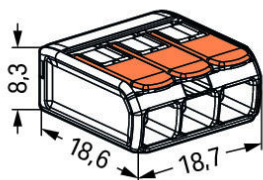

THE DATASHEET OF
866

Data sheet | Item number: 221-413

COMPACT splicing connector; 3-conductor; with operating levers;
transparent housing

www.wago.com/221-413

Data

Electrical data

Ratings per IEC/EN 60664-1

Rated voltage (II / 2)	450 V
Rated impulse voltage (II / 2)	4 kV
Rated current	32 A
Legend (ratings)	(II / 2) ≙ Overvoltage category II / Pollution degree 2

Connection data

Connection technology	CAGE CLAMP®
Actuation type	Lever
Connectable conductor materials	Copper
Nominal cross section	4 mm ²
Solid conductor	0.2 ... 4 mm ² / 24 ... 12 AWG
Stranded conductor	0.2 ... 4 mm ² / 24 ... 12 AWG
Fine-stranded conductor	0.14 ... 4 mm ² / 24 ... 12 AWG
Strip length	11 mm / 0.43 Inch
Total number of connection points	3
Total number of potentials	1
Type of wiring	Side-entry wiring

Geometrical Data

Width	18.7 mm / 0.736 in
Height	8.3 mm / 0.327 in
Depth	18.6 mm / 0.732 in

Material Data

Color	transparent
Flammability class per UL94	V2
Fire load	0.036 MJ
Weight	2.527 g

Environmental Requirements