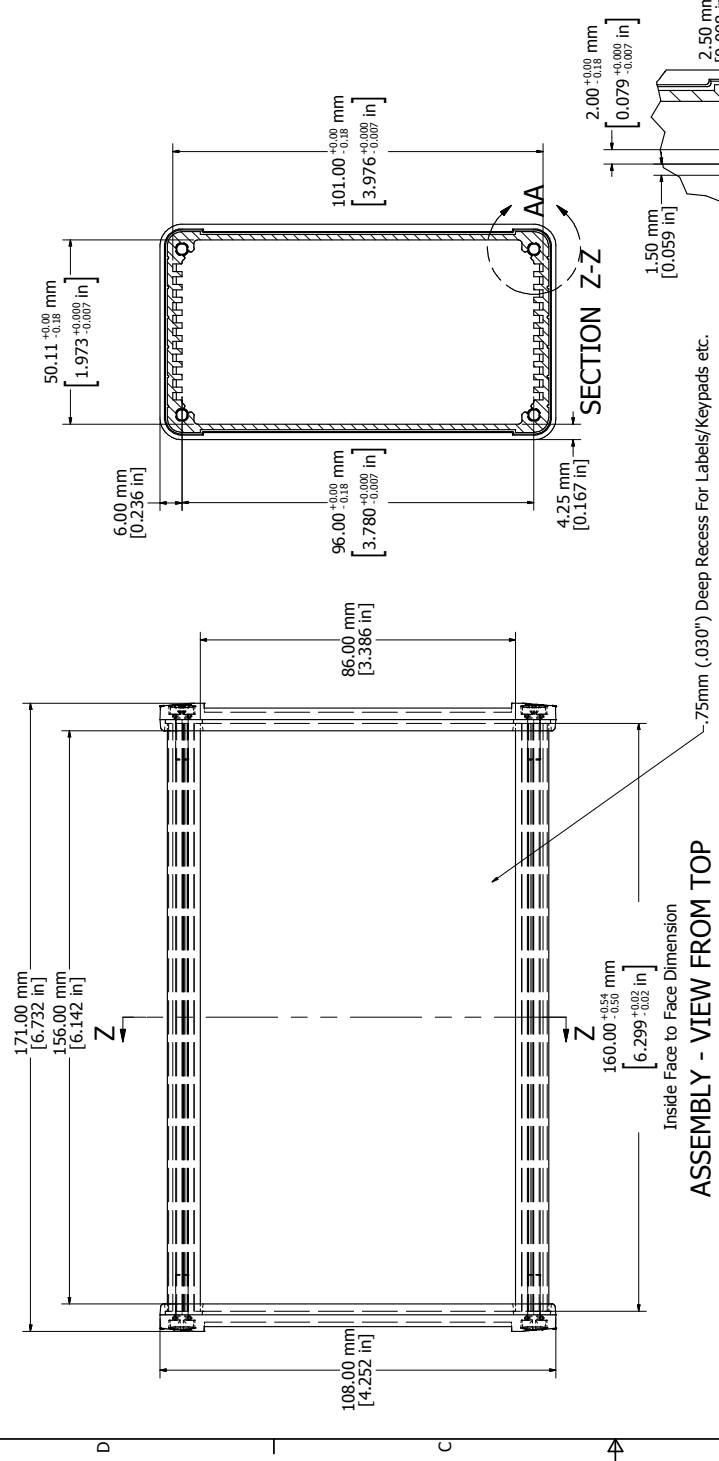

THE DATASHEET OF
1457N1601

3 4 5 6 7 8

- Enclosure
- Contact
- Solid m...
- Purchas...
- #6 Tap...
- Box mac...
- End pan...
- black po...
- Clear an...
- Black
- Clear an...
- Black

Looking for pricing, stock, or lifecycle information?

Click below to explore more details on WIN SOURCE:

-  [View 1457N1601 on WIN SOURCE](#)
-  [Hammond Manufacturing Information](#)

Optimize Your Supply Chain with WIN SOURCE Solutions

-  Global Sourcing Solution
-  Obsolete Management
-  Cost Control Management
-  Shortage Management
-  Alternative Solution
-  Excess Inventory Management