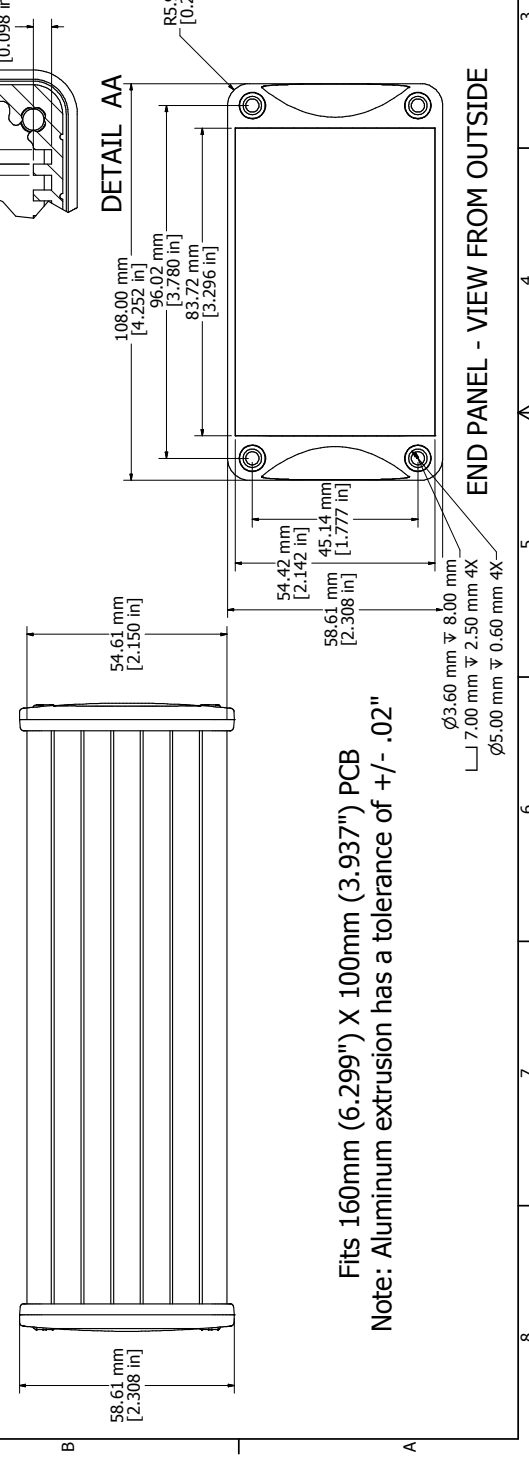

THE DATASHEET OF
1457N1601

3 4 5 6 7 8

- Enclosure
- Contact
- Solid m...
- Purchas...
- #6 Tap...
- Box mac...
- End pan...
- black po...
- Clear an...
- Black
- Clear an...
- Black

Looking for pricing, stock, or lifecycle information?