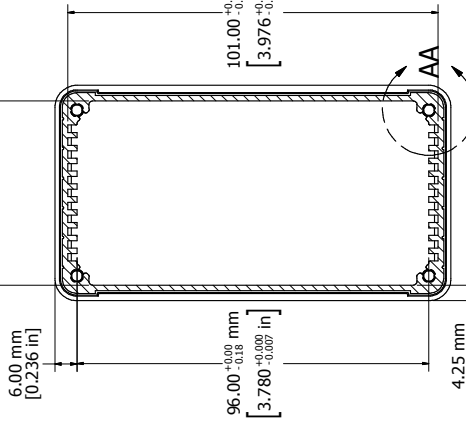

THE DATASHEET OF
1457N1601

3 4 5 6 7 8

- Enclosure
- Contact
- Solid m...
- Purchas...
- #6 Tap...
- Box mac...
- End pan...
- black po...
- Clear an...
- Black
- Clear an...
- Black

Looking for pricing, stock, or lifecycle information?