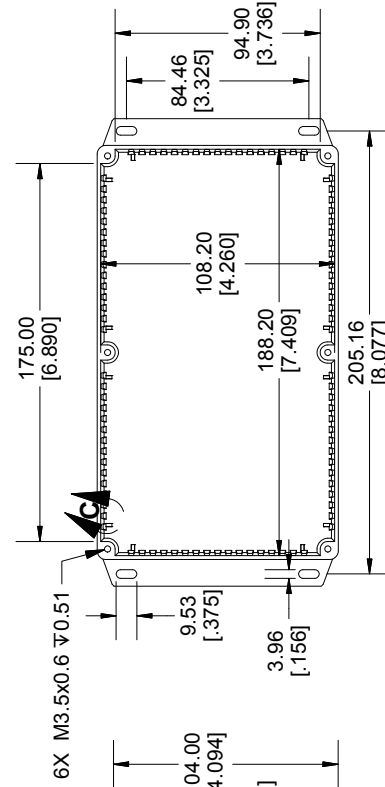

THE DATASHEET OF
1590RF

TOP VIEW

**SECTION A-A
END VIEW**

**SECTION B-B
SIDE VIEW**

DETAIL C

INSIDE LID

INSIDE BOX

Dimensions:
mm
[inches]

Enclosures can be
Contact Factory
Solid models of this
(Part number and text place
we do not recommend using

Purchased assembly
Box and lid are made
Silicone Gasket suppli
Bottom Flange is We
Recommended To

Natural F Black Te	Natural F Black Te	Liq	Stainless Steel [M3.5 x 12]
1590RF L	Natural F Black Te	Black Te	Black Stainless Ste [M3.5 x 12]
			Plated Cove
			Black Cove

Looking for pricing, stock, or lifecycle information?