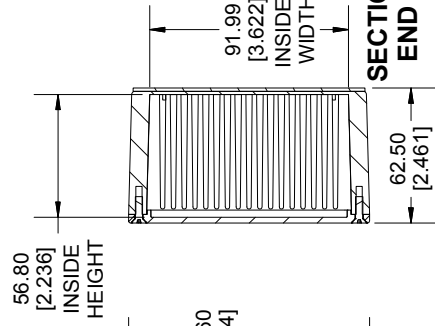

THE DATASHEET OF
1590RF

TOP VIEW

**SECTION A-A
END VIEW**

**SECTION B-B
SIDE VIEW**

DETAIL C

INSIDE LID

INSIDE BOX

Dimensions:
mm
[inches]

Enclosures can be
Contact Factory
Solid models of this
(Part number and text place
we do not recommend using

Purchased assembly
Box and lid are made
Silicone Gasket suppli
Bottom Flange is We
Recommended To