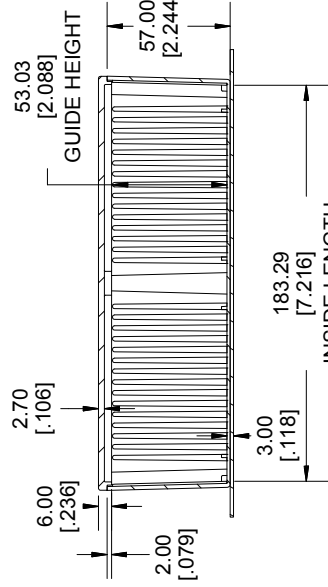

THE DATASHEET OF
1590RF

TOP VIEW

**SECTION A-A
END VIEW**

**SECTION B-B
SIDE VIEW**

DETAIL C

INSIDE LID

INSIDE BOX

Dimensions:
mm
[inches]

Enclosures can be
Contact Factory
Solid models of this
(Part number and text place
we do not recommend using

Purchased assembly
Box and lid are made
Silicone Gasket suppli
Bottom Flange is We
Recommended To