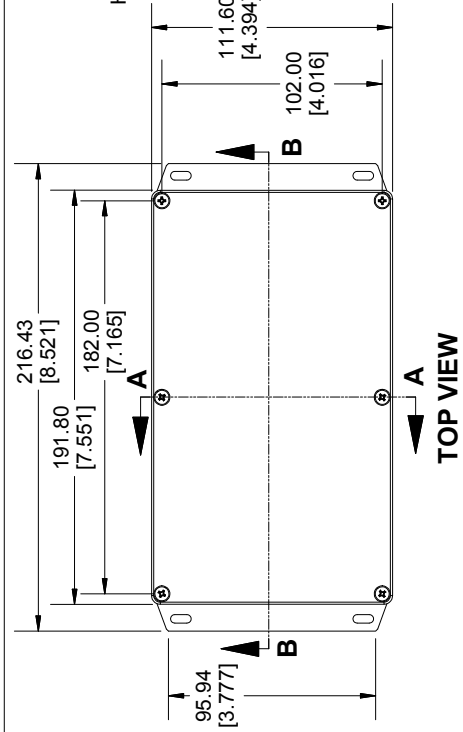

THE DATASHEET OF
1590RF

TOP VIEW

**SECTION A-A
END VIEW**

**SECTION B-B
SIDE VIEW**

DETAIL C

INSIDE LID

INSIDE BOX

Dimensions:
mm
[inches]

Enclosures can be
Contact Factory
Solid models of this
(Part number and text place
we do not recommend using

Purchased assembly
Box and lid are made
Silicone Gasket suppli
Bottom Flange is We
Recommended To