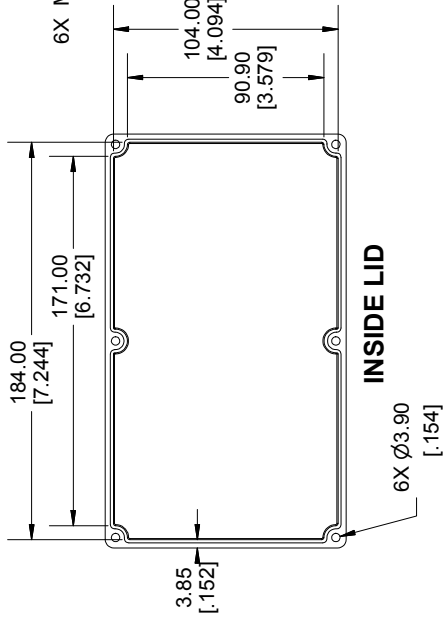

THE DATASHEET OF
1590RF

TOP VIEW

**SECTION A-A
END VIEW**

**SECTION B-B
SIDE VIEW**

DETAIL C

INSIDE LID

INSIDE BOX

Dimensions:
mm
[inches]

Enclosures can be
Contact Factory
Solid models of this
(Part number and text place
we do not recommend using

Purchased assembly
Box and lid are made
Silicone Gasket suppli
Bottom Flange is We
Recommended To