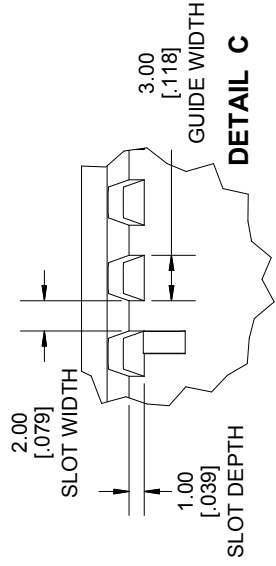

THE DATASHEET OF
1590RF

TOP VIEW

**SECTION A-A
END VIEW**

**SECTION B-B
SIDE VIEW**

DETAIL C

INSIDE LID

INSIDE BOX

Dimensions:
mm
[inches]

Enclosures can be
Contact Factory
Solid models of this
(Part number and text place
we do not recommend using

Purchased assembly
Box and lid are made
Silicone Gasket suppli
Bottom Flange is We
Recommended To