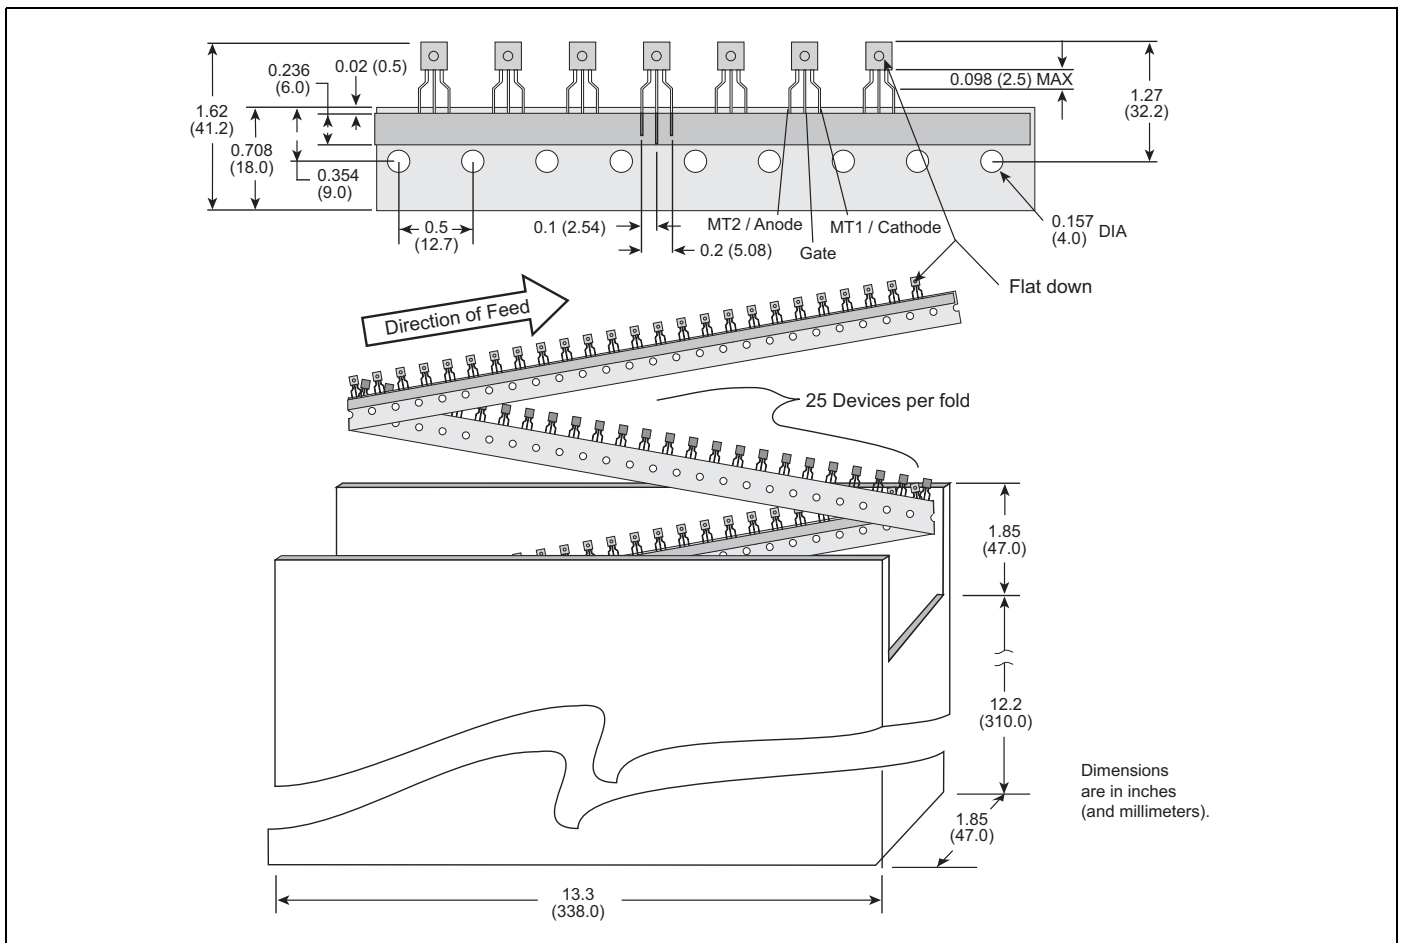

- (1) If selecting an "L401E6" (sensitive gate, 400 V, 1 A triac in a TO-92 package), choose one of the options available for that device:
 - Bulk packed in 2,000 quantity
 - Tape and Reel with 2,000 parts per reel
 - Tape and Ammo with 2,000 parts per box
- (2) Add the designated code as a suffix to the device number, such as "L401E6 RP" if selecting Tape and Reel or "L401E6 AP" if selecting Tape and Ammo. (Bulk packing requires no suffix.)

Package Type and Packing Options

Package Type	Package Code	Packing Options				
		Bulk Pack	Reel Pack (RP)	Ammo Pack (AP)	Tube Pack (TP)	Embossed Carrier (RP)
TO-92 	E	2,000	2,000	2,000	Contact factory for availability	Only Type 73
TO-220 	L, R	500	n/a	n/a	50	Only Type 67 and 68
TO-202 	F	500	700 (Type 2)	n/a	50	Only Type 43
TO-218 	K, J, M, W	250	n/a	n/a	Contact factory for availability	n/a
Fastpak 	P	160	n/a	n/a	n/a	n/a
TO-251 V-Pak 	V	1,000	Contact factory for availability	n/a	75	n/a
TO-252 D-Pak 	D	n/a	n/a	n/a	75	2500
TO-263 D ² Pak 	N	n/a	n/a	n/a	50	500
DO-214 	S	1,000	n/a	n/a	n/a	2500
Compak 	C	1,000	n/a	n/a	n/a	2500
DO-35 	Y	10,000 Minimum order of 5,000 available	5,000	n/a	n/a	n/a
DO-15X 	G	1,000	5,000	n/a	n/a	n/a

TO-92 (3-lead) Reel Pack (RP) Radial Leaded

Meets all EIA-468-B 1994 Standards

TO-92 (3-lead) Ammo Pack (AP) Radial Leaded

Meets all EIA-468-B 1994 Standards

TO-92 Type 70 Reel Pack (RP3) Optional

Meets all EIA-468-B 1994 Standards