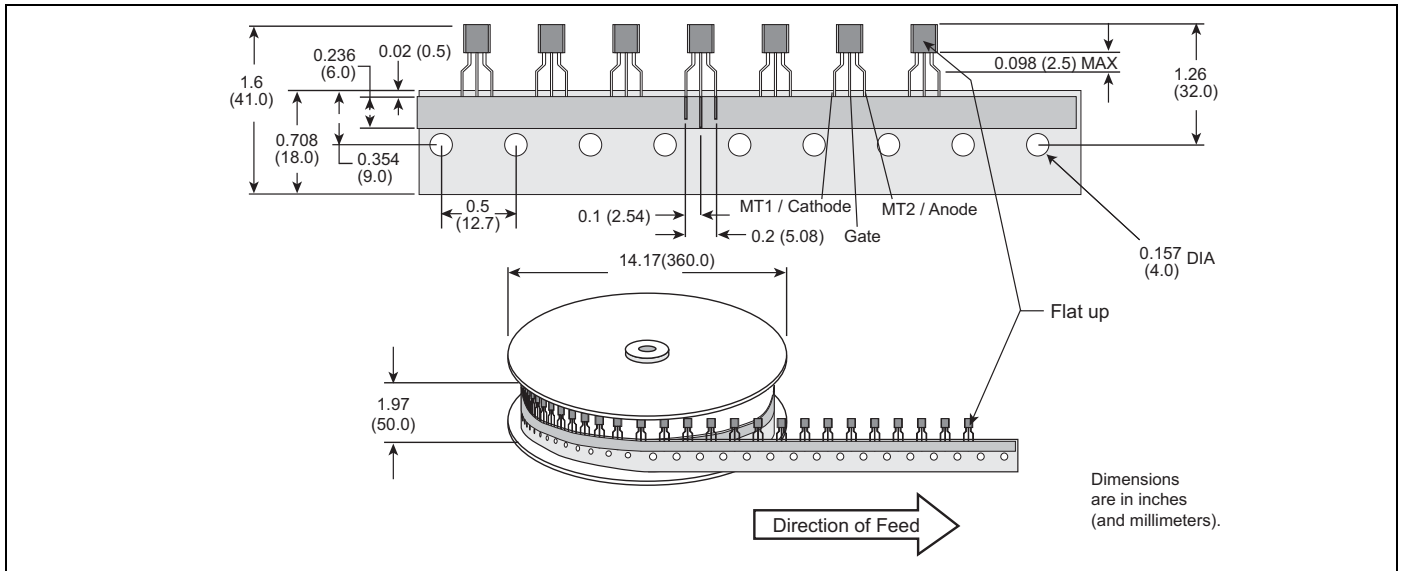

TO-92 (3-lead) Reel Pack (RP) Radial Leaded

Meets all EIA-468-B 1994 Standards