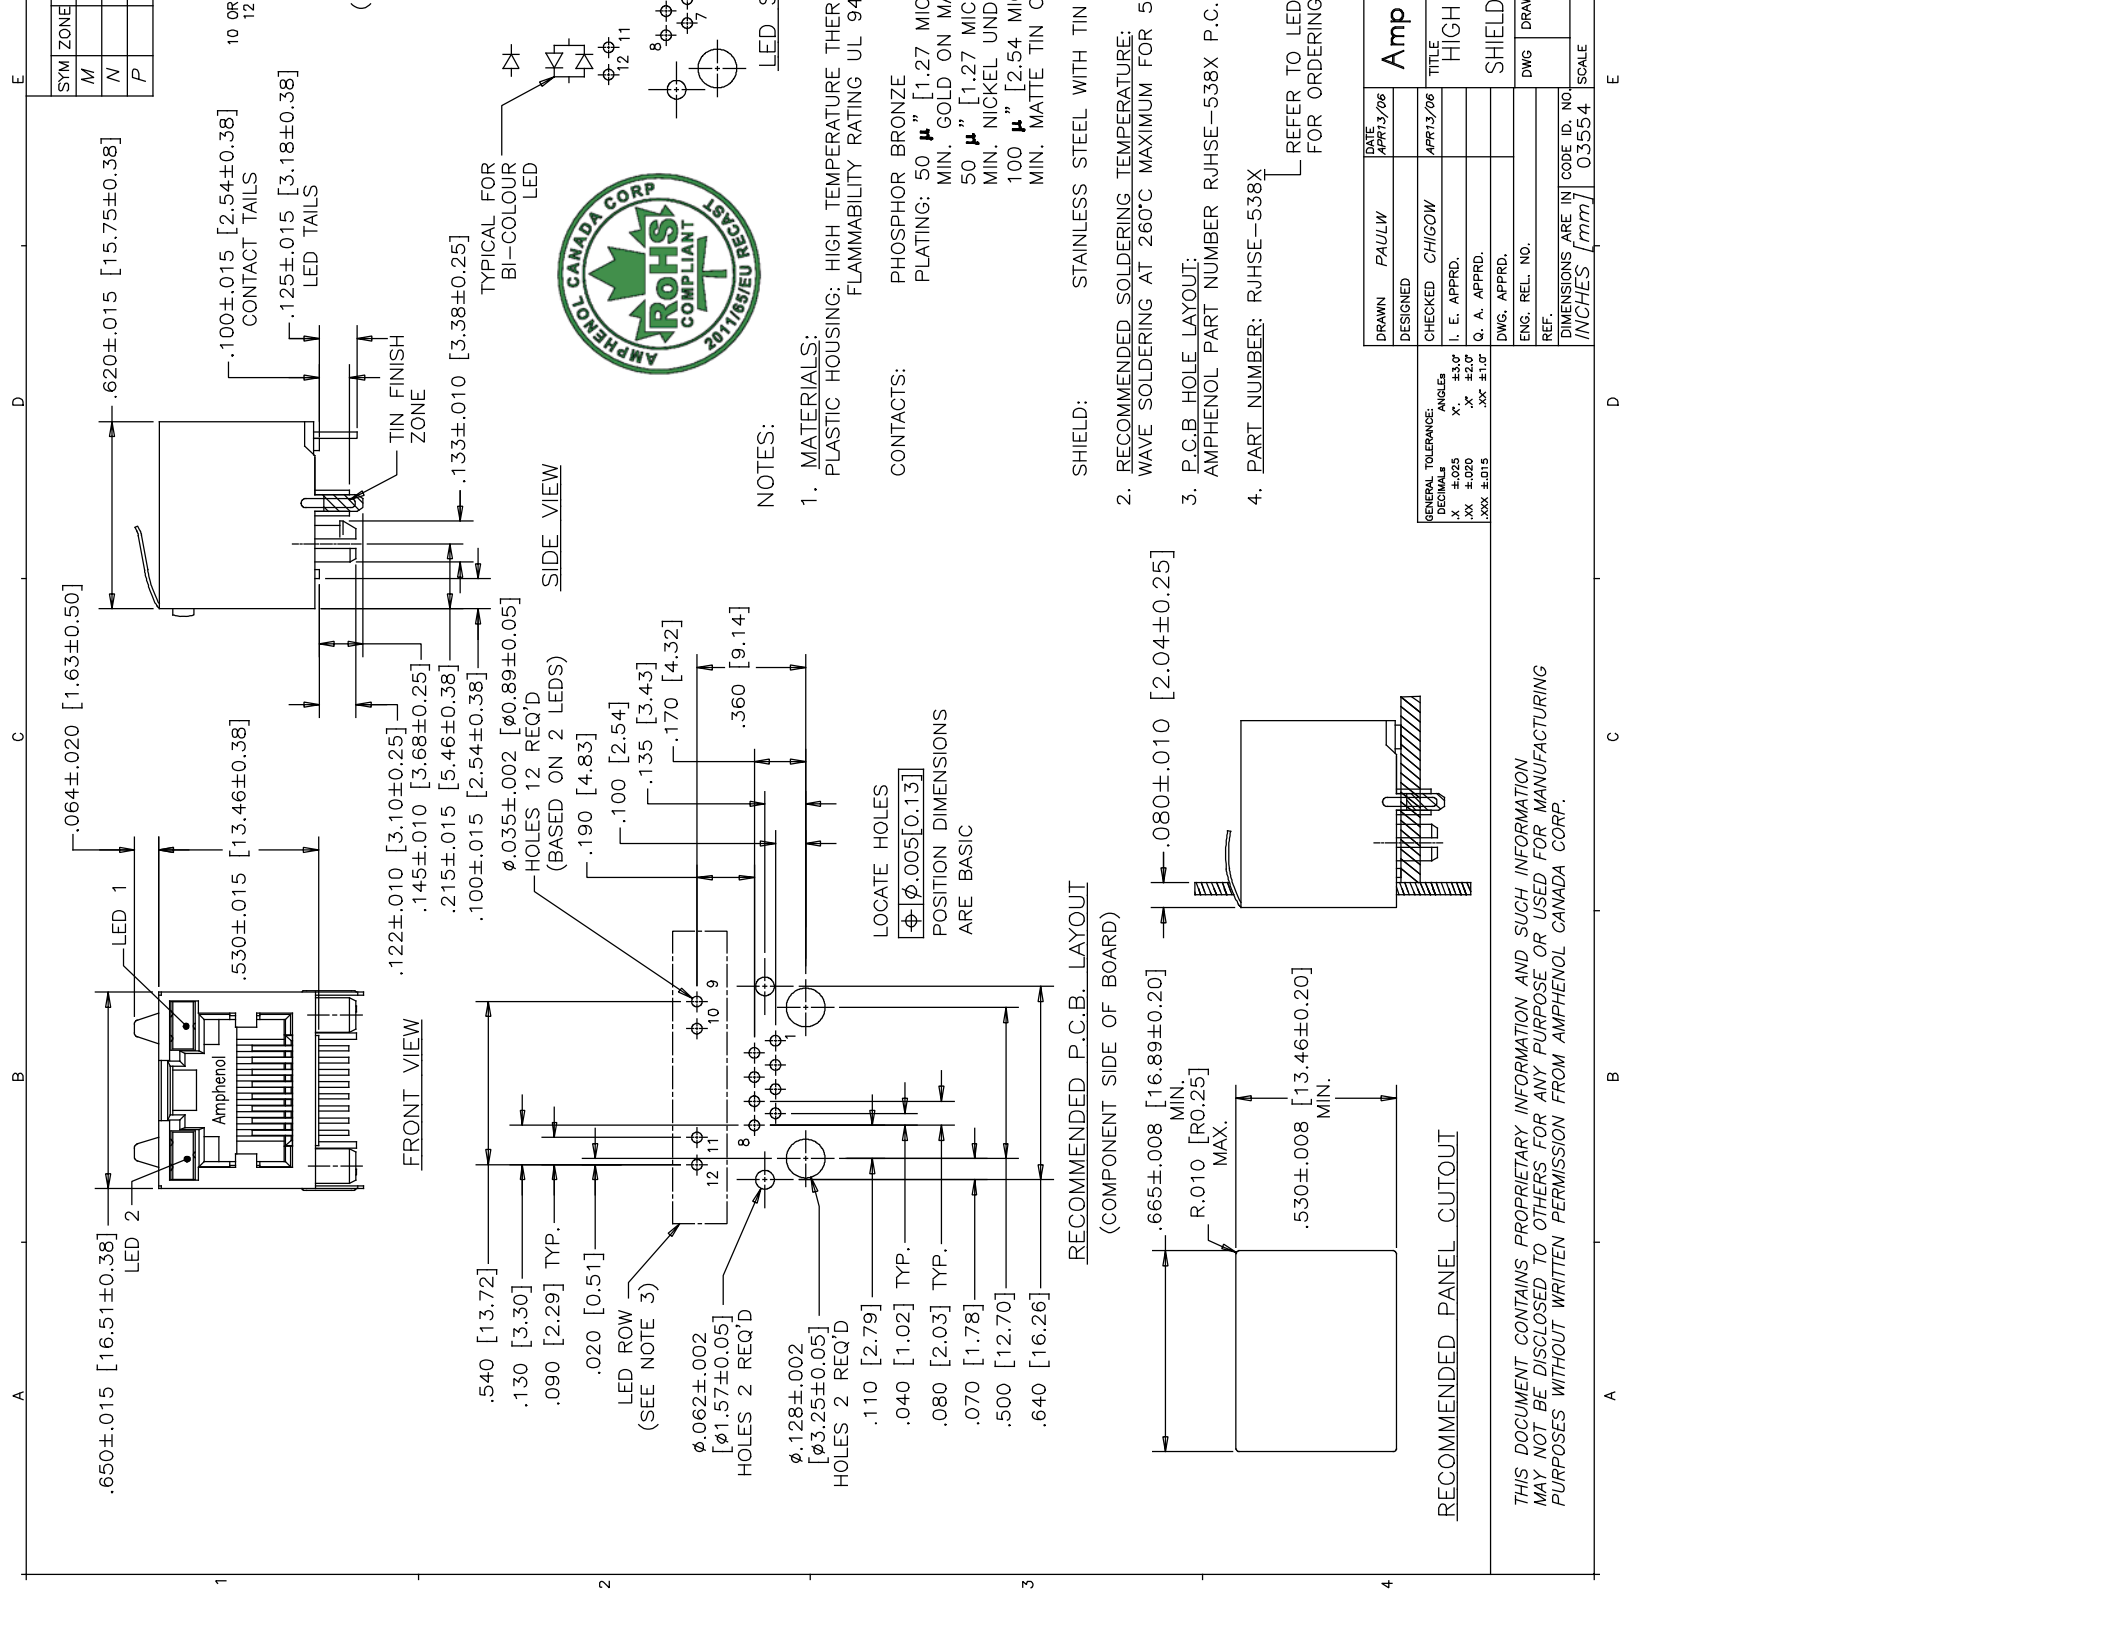

**THE DATASHEET OF
RJHSE-5385**

Looking for pricing, stock, or lifecycle information?

Click below to explore more details on WIN SOURCE:

-  [View RJHSE-5385 on WIN SOURCE](#)
-  [Amphenol Commercial Products Information](#)

Optimize Your Supply Chain with WIN SOURCE Solutions

-  Global Sourcing Solution
-  Obsolete Management
-  Cost Control Management
-  Shortage Management
-  Alternative Solution
-  Excess Inventory Management