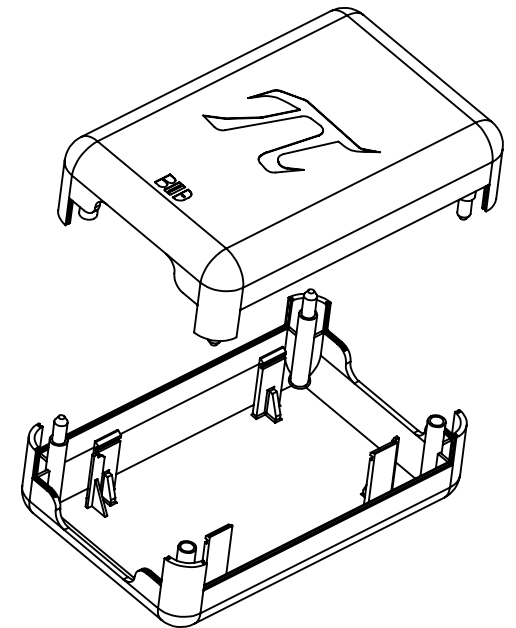

MATERIAL: TRANSLUCENT ABS

COLOR: RASPBERRY RED