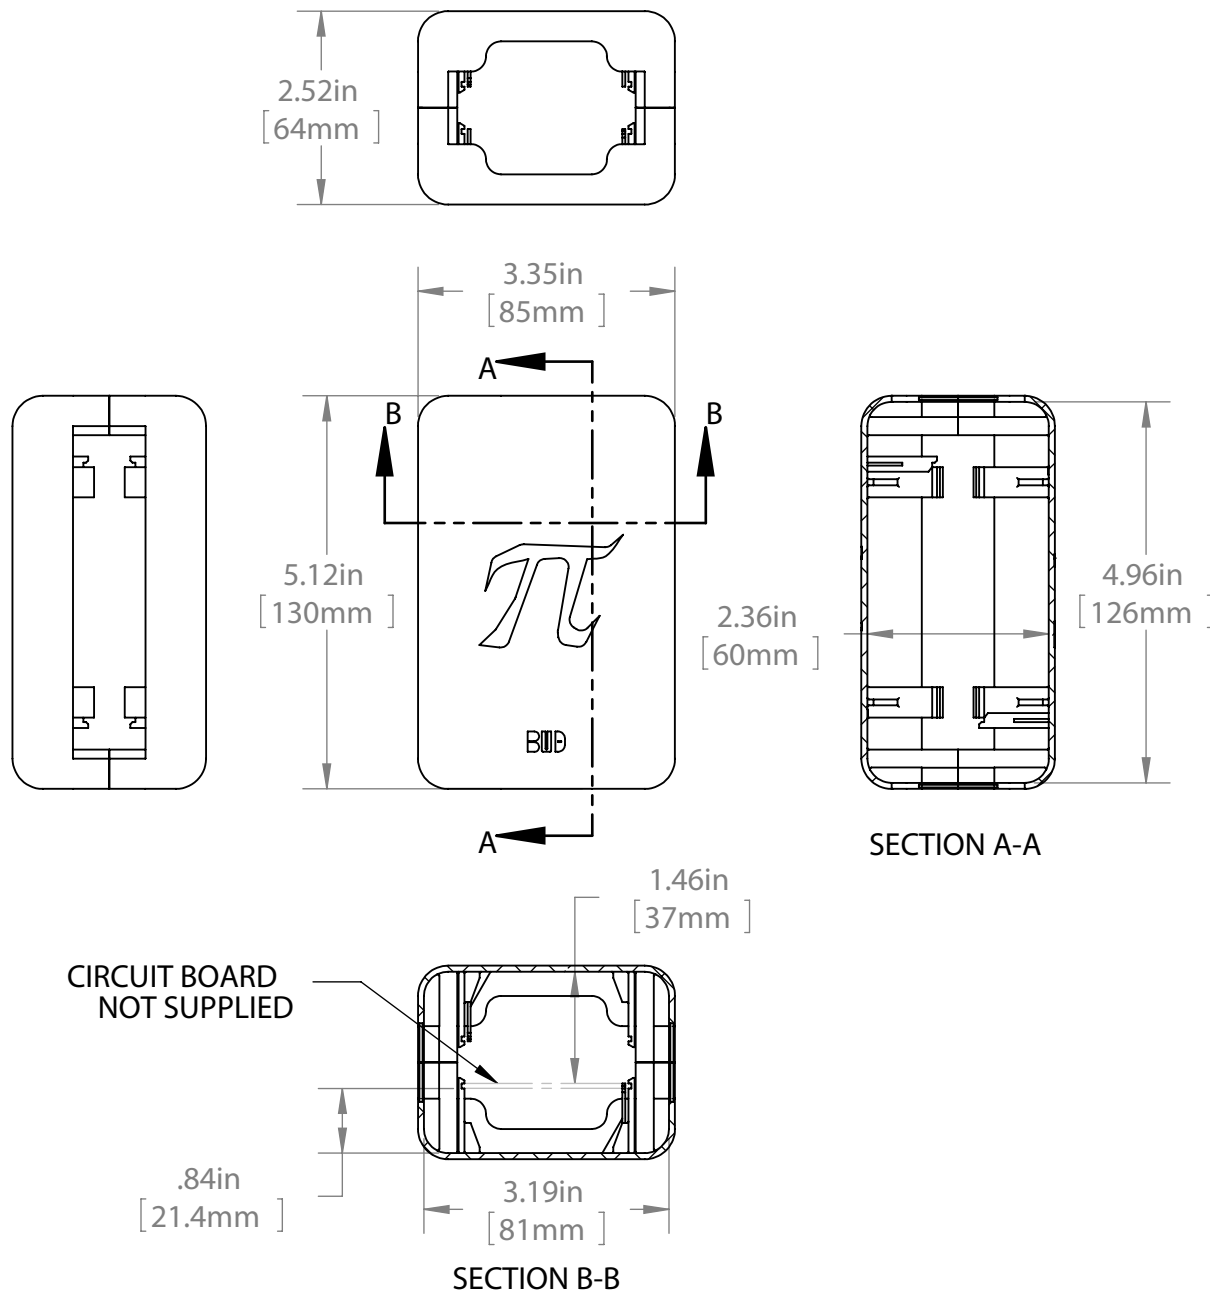

**THE DATASHEET OF
PS-11591**

PART
NAME

PI SANDWICH

PART
No.

PS-11591

REV.
DATE

8-9-12

MATERIAL: TRANSLUCENT ABS