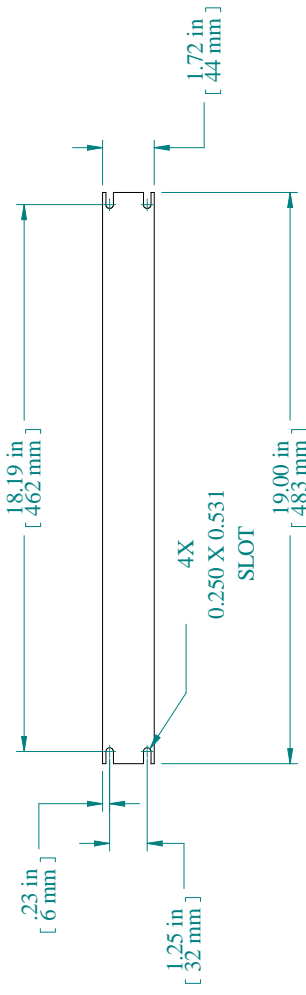

**THE DATASHEET OF
PBPA19001BK2**

PART NUMBERS	
PBPA19001BK2	PAINTED BLACK (SEMI-GLOSS)
PBPA19001CG2	PAINTED RAL7032 GRAY (SEMI-GLOSS)
PBPA19001GY2	PAINTED ASA61 GRAY (SEMI-GLOSS)
PBPA19001LG2	PAINTED RAL7035 GRAY (SEMI-GLOSS)
PBPA19001UNF	UNFINISHED

NOTES	
Material: 0.125" Aluminum.	
Mounting hardware not included.	

Data subject to change without notice.

Looking for pricing, stock, or lifecycle information?

Click below to explore more details on WIN SOURCE: