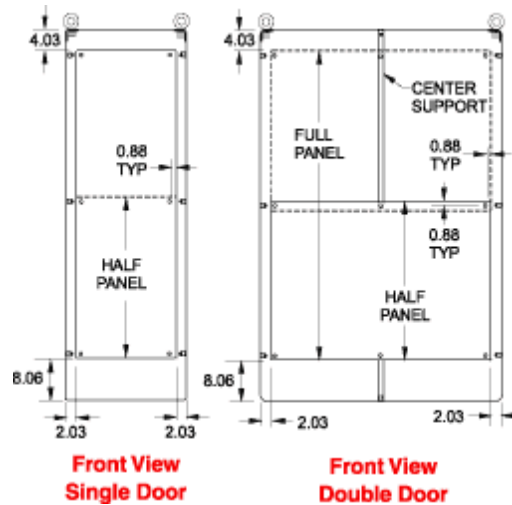

Quality Products. Service Excellence.

Inner Panels

1418FS and HN4FS Series Enclosures

- Formed from 10 gauge or 12 gauge steel.
- All double door width panels are 10 gauge steel.
- Width panels are available in full or half height.
- Depth panels are available in full height only.
- Depth and width panels are provided with all mounting hardware and center support where required.
- Half panel can be mounted in the top or bottom half of the enclosure.
- Finished in white.

Single Door Width Panels

Steel		Galv. Steel			
Part No.	Part No.	Description	Enclosure Size	Panel Size	
60TWFW	60TWFWG	Full Panel	60 x 24	48.00 x 20	
60TWHW	60TWHWG	Half Panel		24.87 x 20	
72WFW	72WFWG	Full Panel	72 x 24	60.00 x 20	
72WHW	72WHWG	Half Panel		30.87 x 20	
90YFW	90YFWG	Full Panel	90 x 24	78.00 x 20	
90YHW	90YHWG	Half Panel		39.87 x 20	
72XFW	72XFWG	Full Panel	72 x 30	60.00 x 26	
72XHW	72XHWG	Half Panel		30.87 x 26	
60TYFW	60TYFWG	Full Panel	60 x 36	48.00 x 32	
60TYHW	60TYHWG	Half Panel		24.87 x 32	
72YFW	72YFWG	Full Panel	72 x 36	60.00 x 32	
72YHW	72YHWG	Half Panel		30.87 x 32	
90YFW	90YFWG	Full Panel	90 x 36	78.00 x 32	
90YHW	90YHWG	Half Panel		39.87 x 32	

Double Door Width Panels

Steel		Galv. Steel	
-------	--	-------------	--

Steel Part No.	Galv. Steel Part No.	Description	Enclosure	Panel Size
60AWFW	60AWFWG	Full Panel	60 x 48	48.00 x 44
60AHW	60AHWG	Half Panel		24.88 x 44
72ZFW	72ZFWG	Full Panel	72 x 48	60.00 x 44
72ZHW	72ZHWG	Half Panel		30.88 x 44
72ZXF	72ZXFG	Full Panel	72 x 60	60.00 x 56
72ZXH	72ZXHG	Half Panel		30.88 x 56
72ZYF	72ZYFG	Full Panel	72 x 72	60.00 x 68
72ZYH	72ZYHG	Half Panel		30.88 x 68
90BFW	90BFWG	Full Panel	90 x 48	78.00 x 44
90BHW	90BHWG	Half Panel		39.88 x 44
90BYF	90BYFG	Full Panel	90 x 72	78.00 x 68
90BYH	90BYHG	Half Panel		39.88 x 68