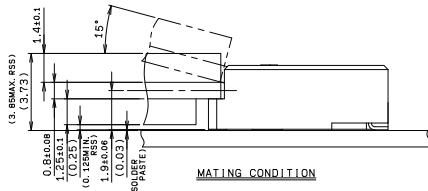

0.5mm Pitch

SERIES

6411

PCI Express® M.2 コネクタ (H3.2 タイプ)
PCI Express® M.2 connectors (H3.2 type)

●Key B

●Key E

●Key M

●Packaging