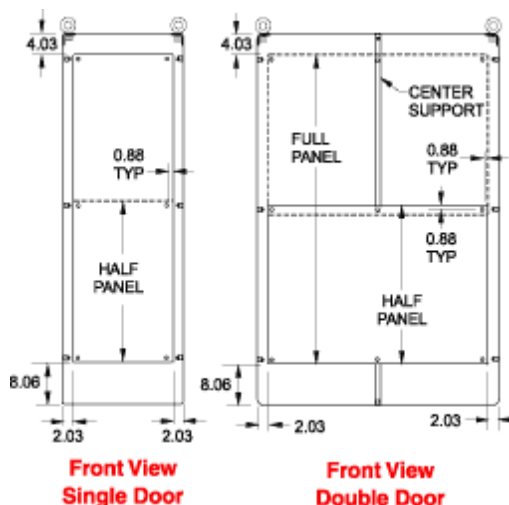

Quality Products. Service Excellence.

Inner Panels

1418FS and HN4FS Series Enclosures

- Formed from 10 gauge or 12 gauge steel.
- All double door width panels are 10 gauge steel.
- Width panels are available in full or half height.
- Depth panels are available in full height only.
- Depth and width panels are provided with all mounting hardware and center support where required.
- Half panel can be mounted in the top or bottom half of the enclosure.
- Finished in white.

Single Door Width Panels

Steel		Galv. Steel			
Part No.	Part No.	Description	Enclosure Size	Panel Size	
60TWF	60TWF	Full Panel	60 x 24	48.00 x 20	
60TWH	60TWH	Half Panel		24.87 x 20	
72WF	72WF	Full Panel	72 x 24	60.00 x 20	
72WH	72WH	Half Panel		30.87 x 20	
90YWF	90YWF	Full Panel	90 x 24	78.00 x 20	
90YWH	90YWH	Half Panel		39.87 x 20	
72XF	72XF	Full Panel	72 x 30	60.00 x 26	
72XH	72XH	Half Panel		30.87 x 26	
60TYF	60TYF	Full Panel	60 x 36	48.00 x 32	
60TYH	60TYH	Half Panel		24.87 x 32	
72YF	72YF	Full Panel	72 x 36	60.00 x 32	
72YH	72YH	Half Panel		30.87 x 32	
90YF	90YF	Full Panel	90 x 36	78.00 x 32	
90YH	90YH	Half Panel		39.87 x 32	

Double Door Width Panels

Steel		Galv. Steel	
-------	--	-------------	--

Steel Part No.	Galv. Steel Part No.	Description	Enclosure	Panel Size
60AWFW	60AWFWG	Full Panel	60 x 48	48.00 x 44
60AHW	60AHWG	Half Panel		24.88 x 44
72ZFW	72ZFWG	Full Panel	72 x 48	60.00 x 44
72ZHW	72ZHWG	Half Panel		30.88 x 44
72ZXF	72ZXFG	Full Panel	72 x 60	60.00 x 56
72ZXH	72ZXHG	Half Panel		30.88 x 56
72ZYF	72ZYFG	Full Panel	72 x 72	60.00 x 68
72ZYH	72ZYHG	Half Panel		30.88 x 68
90BFW	90BFWG	Full Panel	90 x 48	78.00 x 44
90BHW	90BHWG	Half Panel		39.88 x 44
90BYF	90BYFG	Full Panel	90 x 72	78.00 x 68
90BYH	90BYHG	Half Panel		39.88 x 68