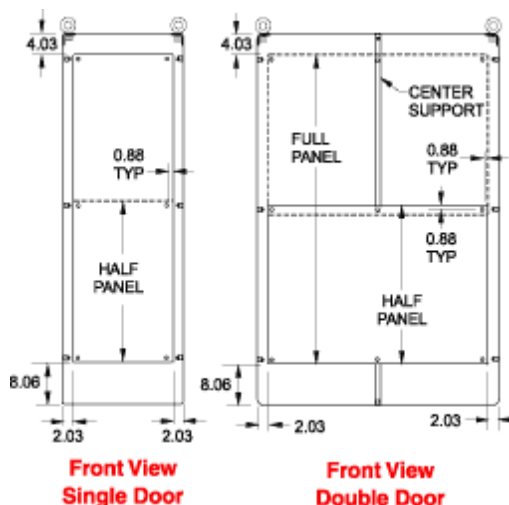

THE DATASHEET OF 90YFW

Quality Products. Service Excellence.

Inner Panels

1418FS and HN4FS Series Enclosures

- Formed from 10 gauge or 12 gauge steel.
- All double door width panels are 10 gauge steel.
- Width panels are available in full or half height.
- Depth panels are available in full height only.
- Depth and width panels are provided with all mounting hardware and center support where required.
- Half panel can be mounted in the top or bottom half of the enclosure.
- Finished in white.

Single Door Width Panels

Steel		Galv. Steel			
Part No.	Part No.	Description	Enclosure Size	Panel Size	
60TWF	60TWF	Full Panel	60 x 24	48.00 x 20	
60TWH	60TWH	Half Panel		24.87 x 20	
72WF	72WF	Full Panel	72 x 24	60.00 x 20	
72WH	72WH	Half Panel		30.87 x 20	
90YWF	90YWF	Full Panel	90 x 24	78.00 x 20	
90YWH	90YWH	Half Panel		39.87 x 20	
72XF	72XF	Full Panel	72 x 30	60.00 x 26	
72XH	72XH	Half Panel		30.87 x 26	
60TYF	60TYF	Full Panel	60 x 36	48.00 x 32	
60TYH	60TYH	Half Panel		24.87 x 32	
72YF	72YF	Full Panel	72 x 36	60.00 x 32	
72YH	72YH	Half Panel		30.87 x 32	
90YF	90YF	Full Panel	90 x 36	78.00 x 32	
90YH	90YH	Half Panel		39.87 x 32	

Double Door Width Panels

Steel		Galv. Steel	
-------	--	-------------	--

Steel Part No.	Galv. Steel Part No.	Description	Enclosure	Panel Size
60AWFW	60AWFWG	Full Panel	60 x 48	48.00 x 44
60AHW	60AHWG	Half Panel		24.88 x 44
72ZFW	72ZFWG	Full Panel	72 x 48	60.00 x 44
72ZHW	72ZHWG	Half Panel		30.88 x 44
72ZFW	72ZFWG	Full Panel	72 x 60	60.00 x 56
72ZHW	72ZHWG	Half Panel		30.88 x 56
72ZYFW	72ZYFWG	Full Panel	72 x 72	60.00 x 68
72ZYHW	72ZYHWG	Half Panel		30.88 x 68
90BFW	90BFWG	Full Panel	90 x 48	78.00 x 44
90BHW	90BHWG	Half Panel		39.88 x 44
90BYFW	90BYFWG	Full Panel	90 x 72	78.00 x 68
90BYHW	90BYHWG	Half Panel		39.88 x 68