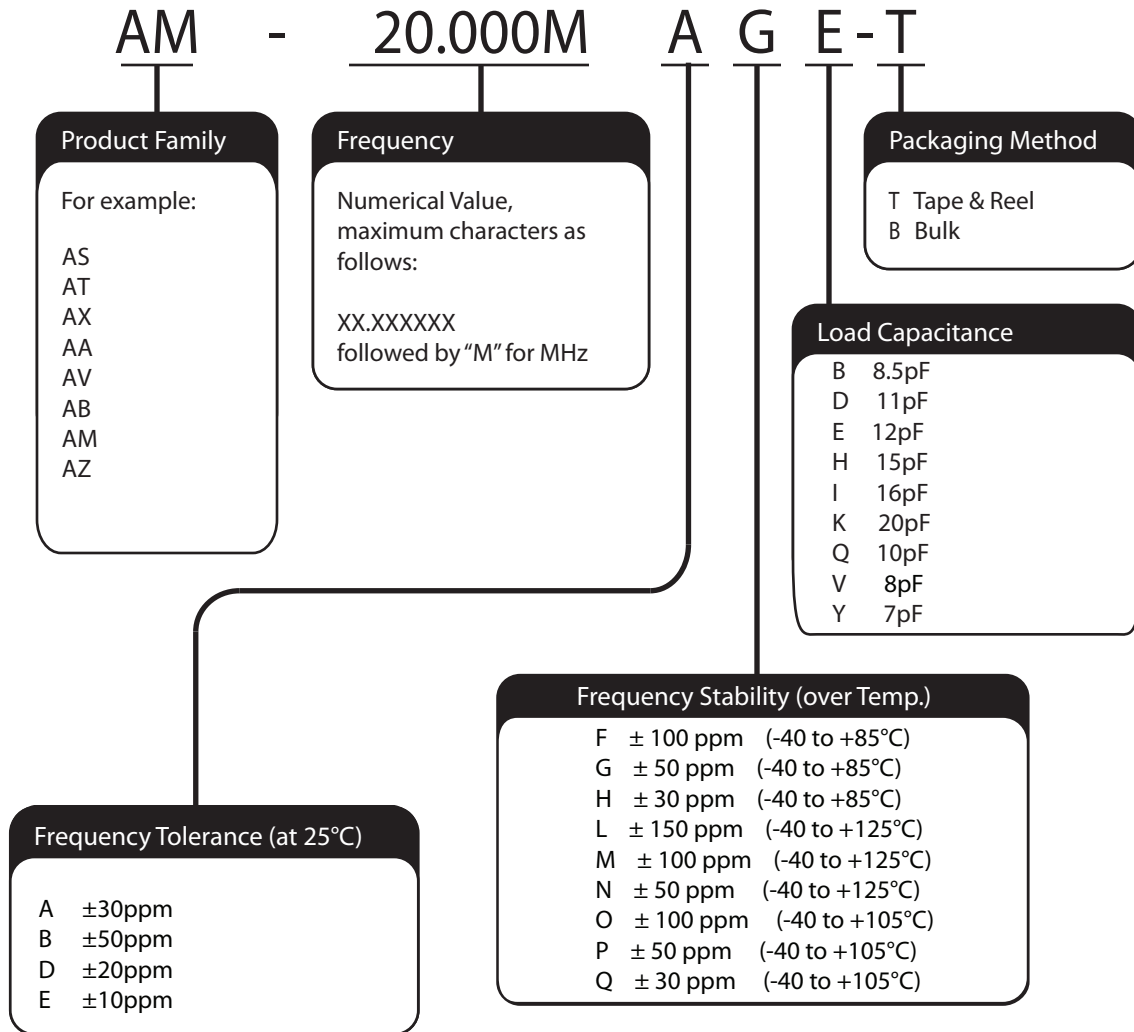

## Quartz Crystal Part Numbering System - Automotive Grade

Example Part Number: AM-20.000MAGE-T