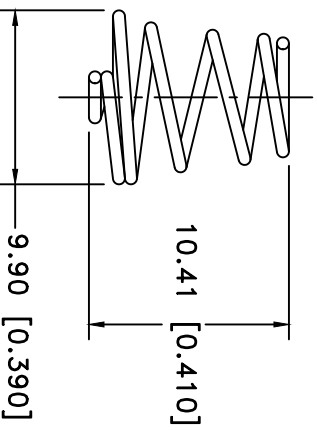

THE DATASHEET OF BCAAA

Date	SYM	REVISION RECORD	AUTH	DR. CK.
3/26/19	C	UPDATED TO "ROHS COMPLIANT"	T.B.	B.S.

, NICKEL PLATED

Tolerance (Except as noted)		 Memory Protection Devices, Inc 200 Broad Hollow Road, Farmingdale, New York 11735	
decimal	±.5 (.020)	Scale	Drawn By B.S. Approved By T.B.
Fractional	±.8 (.030)		
Angular	± 3°	Title	
		AAA BATTERY SPRING CONTACT	
Date	03/26/19	Drawing Number	
		BC-AAA	