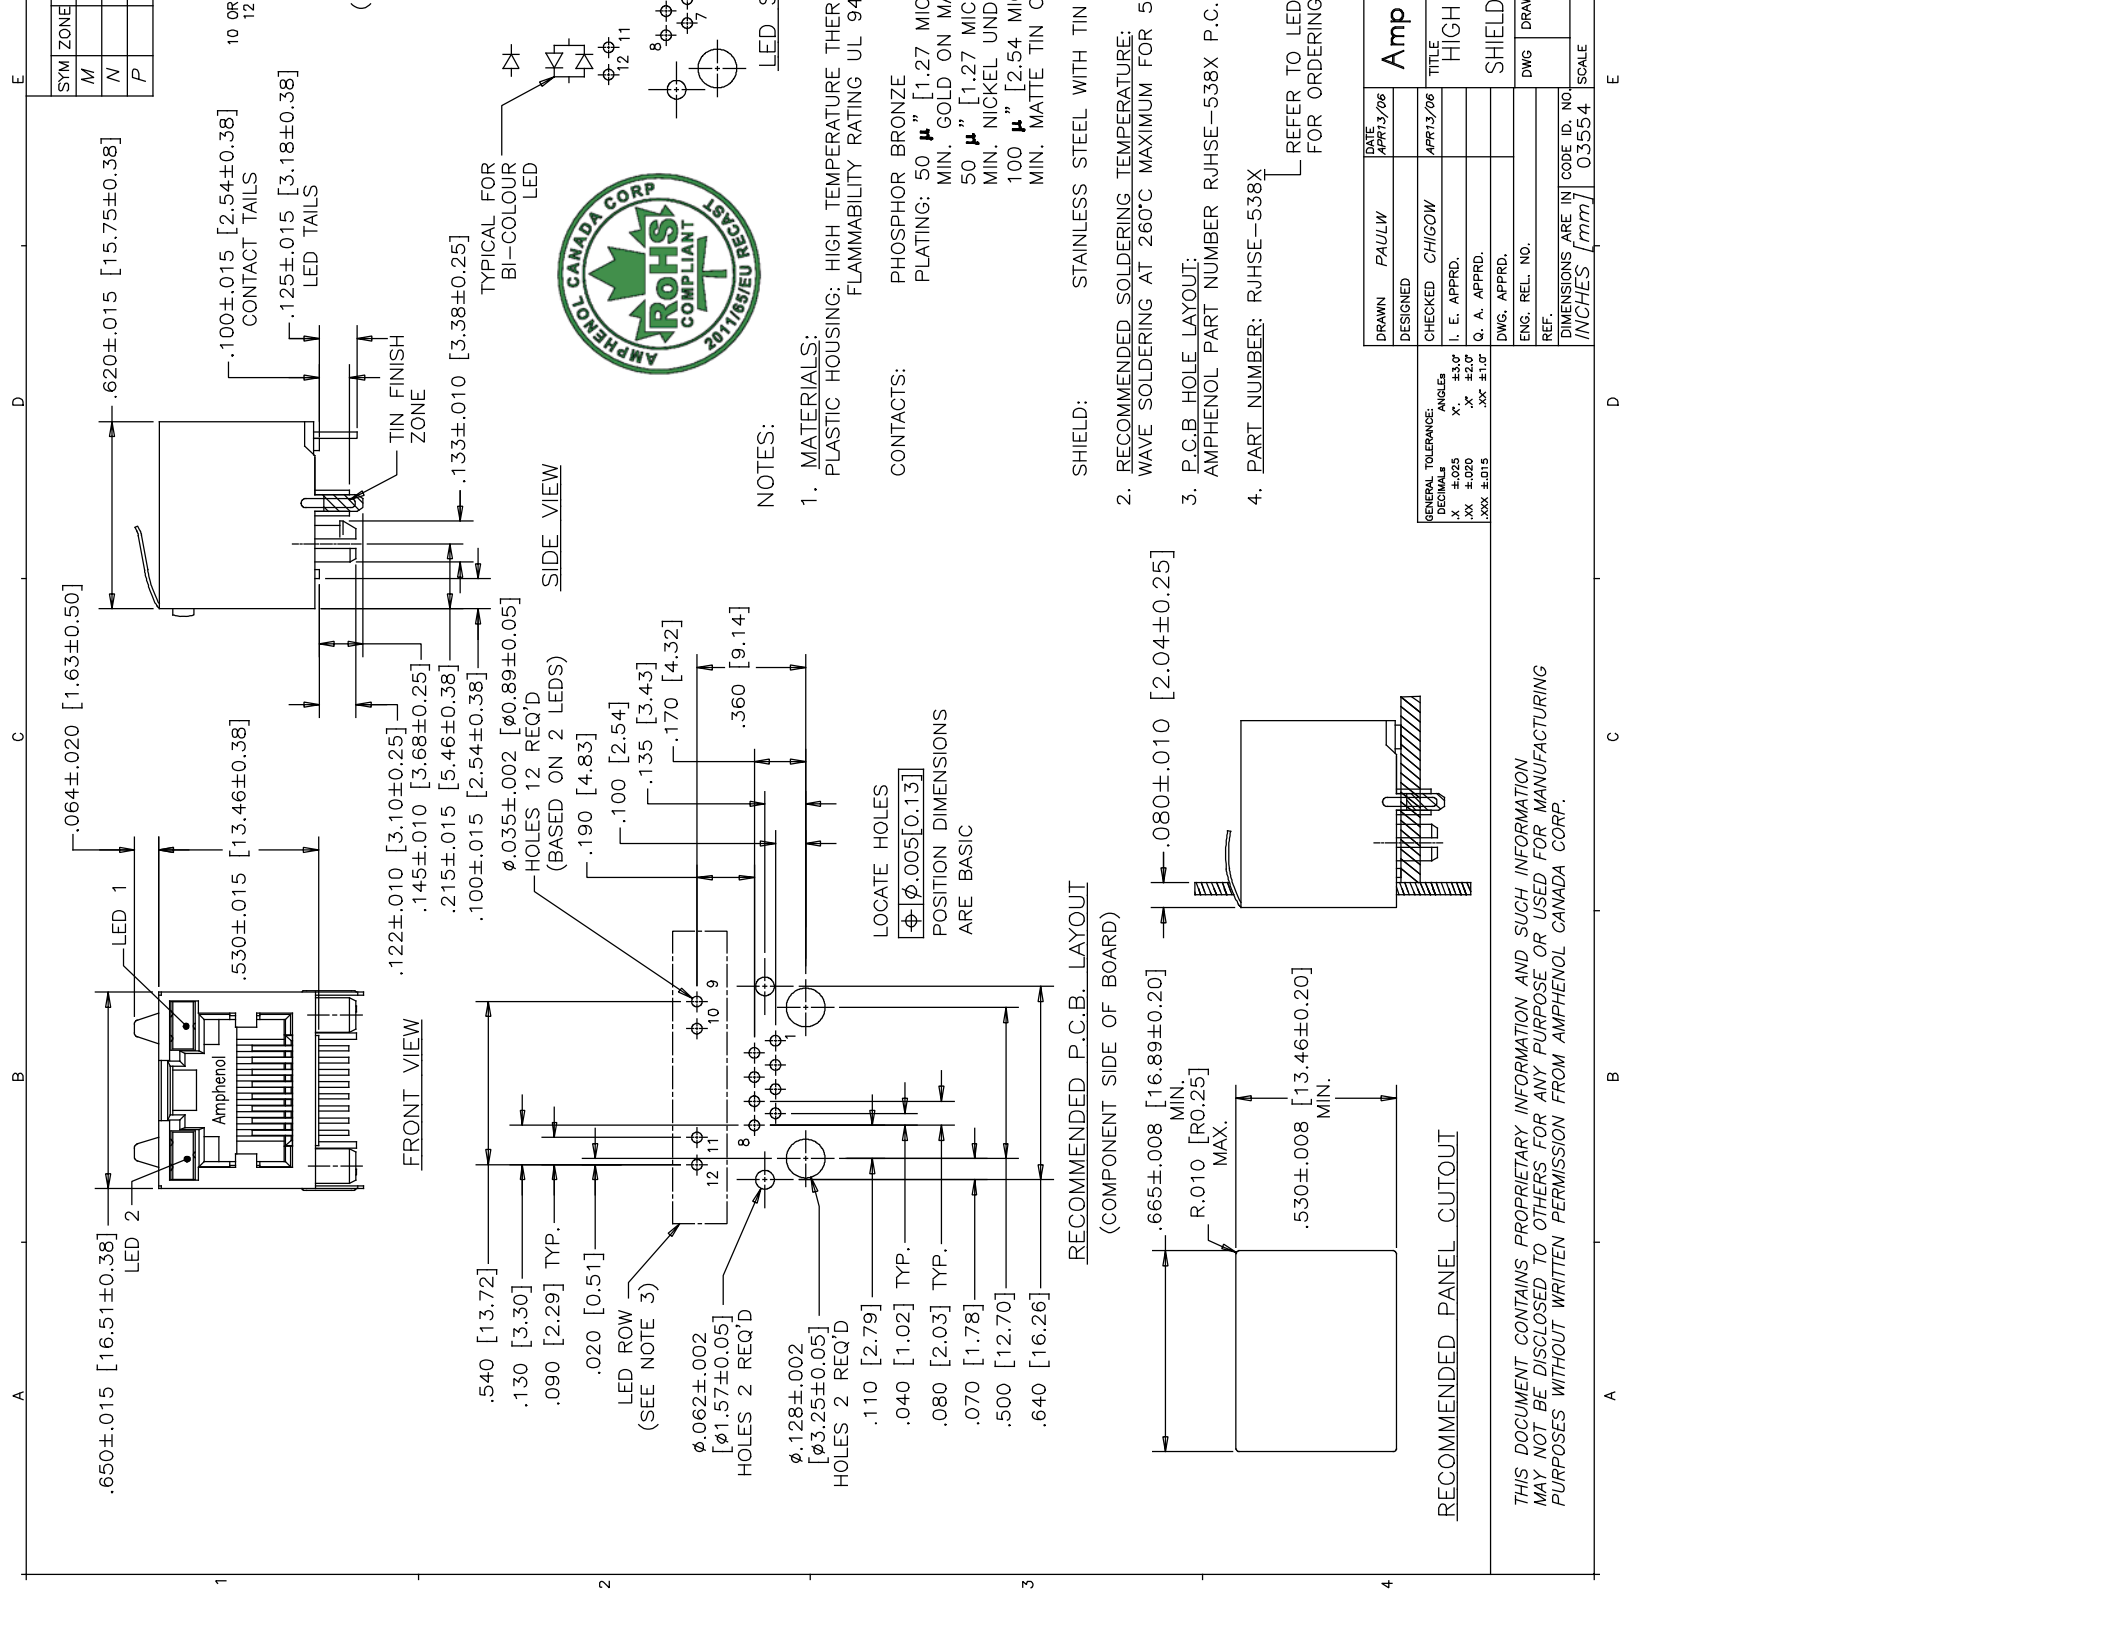

**THE DATASHEET OF
RJHSE-5381**

Looking for pricing, stock, or lifecycle information?

Click below to explore more details on WIN SOURCE:

-  [View RJHSE-5381 on WIN SOURCE](#)
-  [Amphenol Commercial Products Information](#)

Optimize Your Supply Chain with WIN SOURCE Solutions

-  Global Sourcing Solution
-  Obsolete Management
-  Cost Control Management
-  Shortage Management
-  Alternative Solution
-  Excess Inventory Management