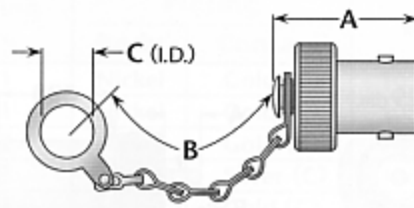

## Dust Caps

**Figure 1**  
(Shown with bead chain)

**Figure 2**  
(Shown with safety chain)

Figure	Dimensions			Features	Plating		Delta P/N
	A	B	C		Body	Contact	
1	.67	2.25	.144	Bead chain	Nickel	—	CW-123A/U
1	.59	—	—	No chain	Nickel	—	CW-155A/U
1	.69	2.25	.144	Bead chain / shorting type	Nickel	Silver (C)	CW-159/U
1	.67	2.25	.144	Bead chain	Silver	—	M39012/25-0006
1	.67	2.70	.52	Safety chain	Silver	—	M39012/25-0007
2	.69	3.25	.281	Bead chain	Nickel	—	CW-282/U
2	.69	3.25	.281	Bead chain	Silver	—	M39012/25-0008
2	.69	3.25	.281	Safety chain	Silver	—	M39012/25-0009