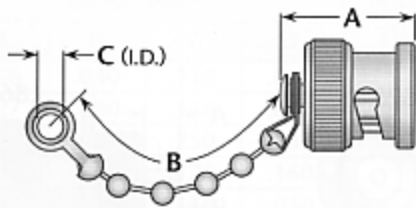

## Dust Caps

**Figure 1**  
(Shown with bead chain)

**Figure 2**  
(Shown with safety chain)

Figure	Dimensions			Features	Plating		Delta P/N
	A	B	C		Body	Contact	
1	.67	2.25	.144	Bead chain	Nickel	—	CW-123A/U
1	.59	—	—	No chain	Nickel	—	CW-155A/U
1	.69	2.25	.144	Bead chain / shorting type	Nickel	Silver (C)	CW-159/U
1	.67	2.25	.144	Bead chain	Silver	—	M39012/25-0006
1	.67	2.70	.52	Safety chain	Silver	—	M39012/25-0007
2	.69	3.25	.281	Bead chain	Nickel	—	CW-282/U
2	.69	3.25	.281	Bead chain	Silver	—	M39012/25-0008
2	.69	3.25	.281	Safety chain	Silver	—	M39012/25-0009