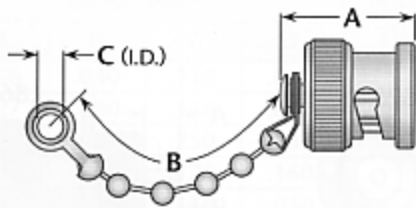

THE DATASHEET OF
09573680501000

Dust Caps

Figure 1
(Shown with bead chain)

Figure 2
(Shown with safety chain)

Figure	Dimensions			Features	Plating		Delta P/N
	A	B	C		Body	Contact	
1	.67	2.25	.144	Bead chain	Nickel	—	CW-123A/U
1	.59	—	—	No chain	Nickel	—	CW-155A/U
1	.69	2.25	.144	Bead chain / shorting type	Nickel	Silver (C)	CW-159/U
1	.67	2.25	.144	Bead chain	Silver	—	M39012/25-0006
1	.67	2.70	.52	Safety chain	Silver	—	M39012/25-0007
2	.69	3.25	.281	Bead chain	Nickel	—	CW-282/U
2	.69	3.25	.281	Bead chain	Silver	—	M39012/25-0008
2	.69	3.25	.281	Safety chain	Silver	—	M39012/25-0009