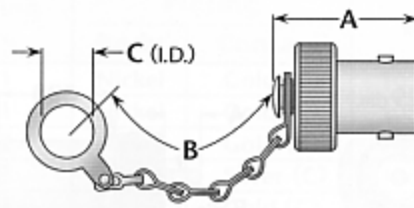

THE DATASHEET OF
09573680501000

Dust Caps

Figure 1
(Shown with bead chain)

Figure 2
(Shown with safety chain)

Figure	Dimensions			Features	Plating		Delta P/N
	A	B	C		Body	Contact	
1	.67	2.25	.144	Bead chain	Nickel	—	CW-123A/U
1	.59	—	—	No chain	Nickel	—	CW-155A/U
1	.69	2.25	.144	Bead chain / shorting type	Nickel	Silver (C)	CW-159/U
1	.67	2.25	.144	Bead chain	Silver	—	M39012/25-0006
1	.67	2.70	.52	Safety chain	Silver	—	M39012/25-0007
2	.69	3.25	.281	Bead chain	Nickel	—	CW-282/U
2	.69	3.25	.281	Bead chain	Silver	—	M39012/25-0008
2	.69	3.25	.281	Safety chain	Silver	—	M39012/25-0009