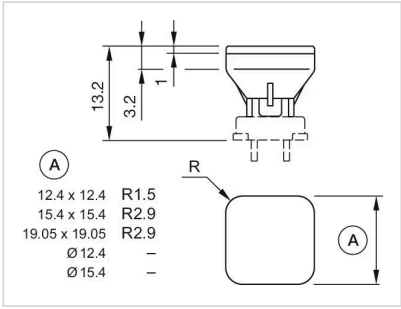

Lens optics: translucent

MECHANICAL CHARACTERISTICS

Weight: 0.001 kg

CERTIFICATE

REACH: REACH compliant

RoHS: RoHS compliant

OTHER

Short Description: Lens, Ø 15.4 mm, Illuminated, Green, Flush, Plastic

Dimension: Ø 15.4 mm

Dimension drawings:

A = Front dimension

Looking for pricing, stock, or lifecycle information?

Click below to explore more details on WIN SOURCE:

 [View 70-911.3 on WIN SOURCE](#)

 [EAO Information](#)