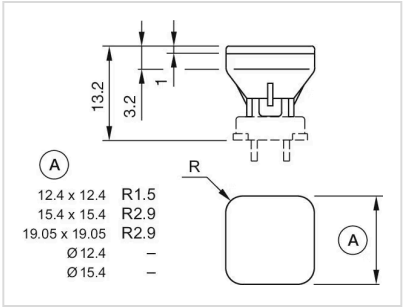

MECHANICAL CHARACTERISTICS

Weight: 0.001 kg

CERTIFICATE

REACH: REACH compliant

RoHS: RoHS compliant

OTHER

Short Description: Lens, Ø 15.4 mm, Illuminated, Orange, Flush, Plastic

Dimension: Ø 15.4 mm

Dimension drawings:

A = Front dimension

Looking for pricing, stock, or lifecycle information?

Click below to explore more details on WIN SOURCE:

 [View 704.610.7 on WIN SOURCE](#)

 [EAO Information](#)

Optimize Your Supply Chain with WIN SOURCE Solutions