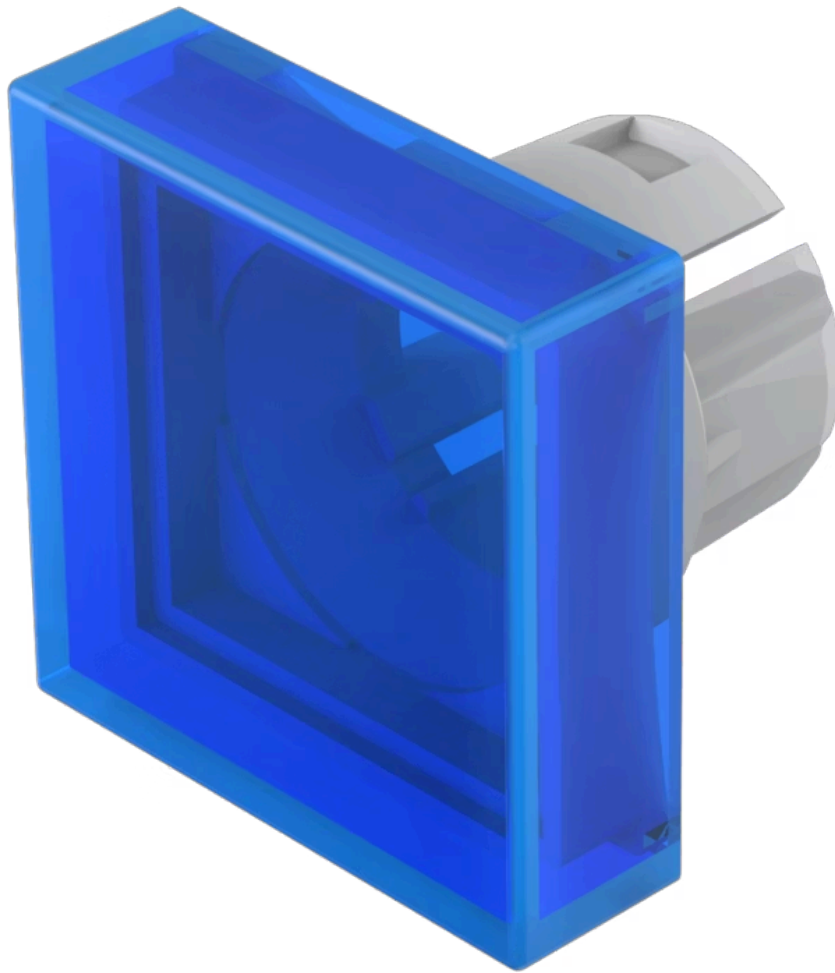

THE DATASHEET OF
31-030.002

Lens

51-
953.6

Distribution by
DigiKey

DigiKey

<https://digikey.eao.com/component/51-953.6/en...>

Your product:

51-953.6 Lens

Loading ...

FRONT

Front form: Square

OPERATING-/INDICATION PART

Lens colour: Blue

Lens material: Plastic

Lens illumination: Illuminated

Lens shape: Flush

Lens optics: transparent

MECHANICAL CHARACTERISTICS

Weight: 0.001 kg

CERTIFICATE

REACH: REACH compliant

RoHS: RoHS compliant

OTHER

Short Description: Lens, 15.3 mm x 15.3 mm, Illuminated, Blue, Flush, Plastic